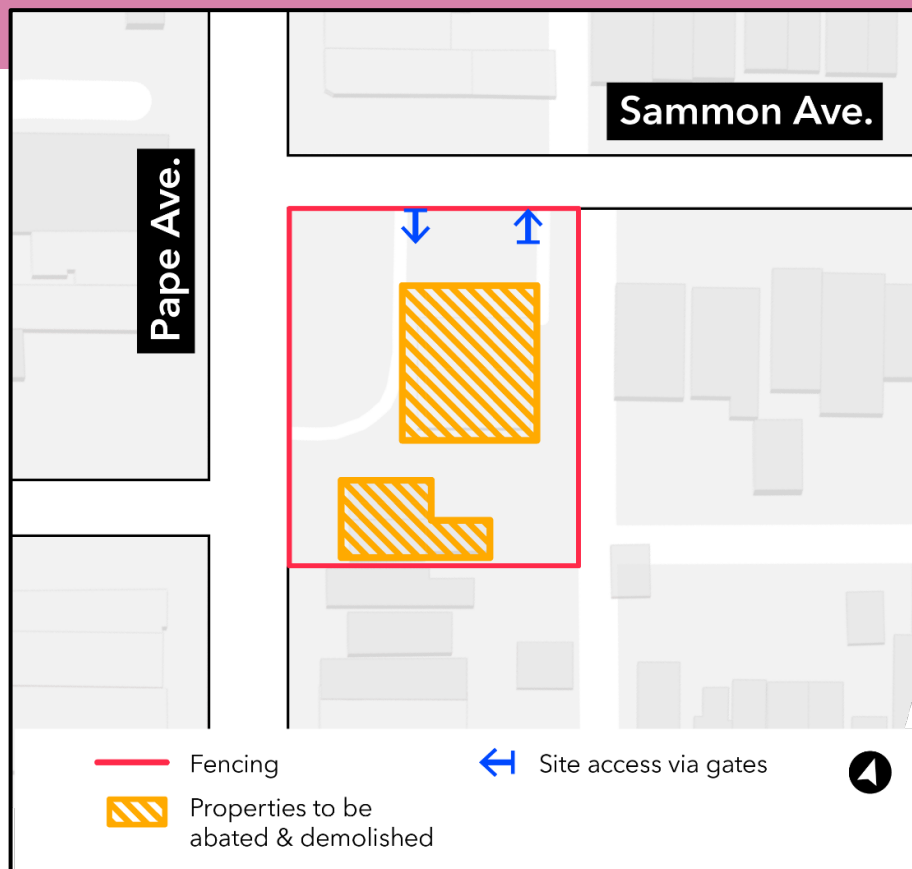

Demolition and weekend site preparation at Sammon Avenue and Pape Avenue

Dates: Friday, May 3, to Saturday, May 4, 2024

Hours of work: From 7:00 a.m. to 4:00 p.m

What is happening?

- To accommodate construction activities for the Ontario Line, the buildings on the properties will be abated and demolished. These buildings are on Metrolinx-owned properties. The building at 891 Pape Ave has already been demolished.
- Starting Friday, May 3, 2024, crews will demolish the remaining buildings at 887 and 885 Pape Avenue.
- On Saturday, May 4, 2024, crews will be conducting site preparation by cleaning the site and removing material.
- The buildings will be prepared prior to demolition with the removal of interior details.
- All work will take place Friday to Saturday between 7:00 a.m. to 4:00 p.m.

What to expect

- During demolition, noise from construction equipment including excavators, bobcats, and dump trucks can be expected.
- Short-term traffic interruptions can be expected while trucks and equipment enter and exit work zones; traffic control personnel will be present to direct vehicles and pedestrians.
- Construction equipment and materials will be secured within the work zones.
- Signage and safety barriers will be in place to delineate work zones.
- This work may be delayed due to inclement weather and/or unforeseen circumstances.

About the project

- 15.6-kilometre subway line that will make it faster and easier to travel within Toronto and beyond.
- 15 stops and more than 40 connections to other transit, including GO train, subway, LRT, streetcar and bus lines.
- Approximately 30 minutes from one end of the line to the other.
- 28,000 fewer cars on the road each day.

Thorncliffe Park:

East York Town Centre

45 Overlea Blvd., Toronto, ON M4H 1C3

Unit 153 (across from the Rogers store)

General hours:

Monday - Friday, 9 a.m. - 5 p.m.