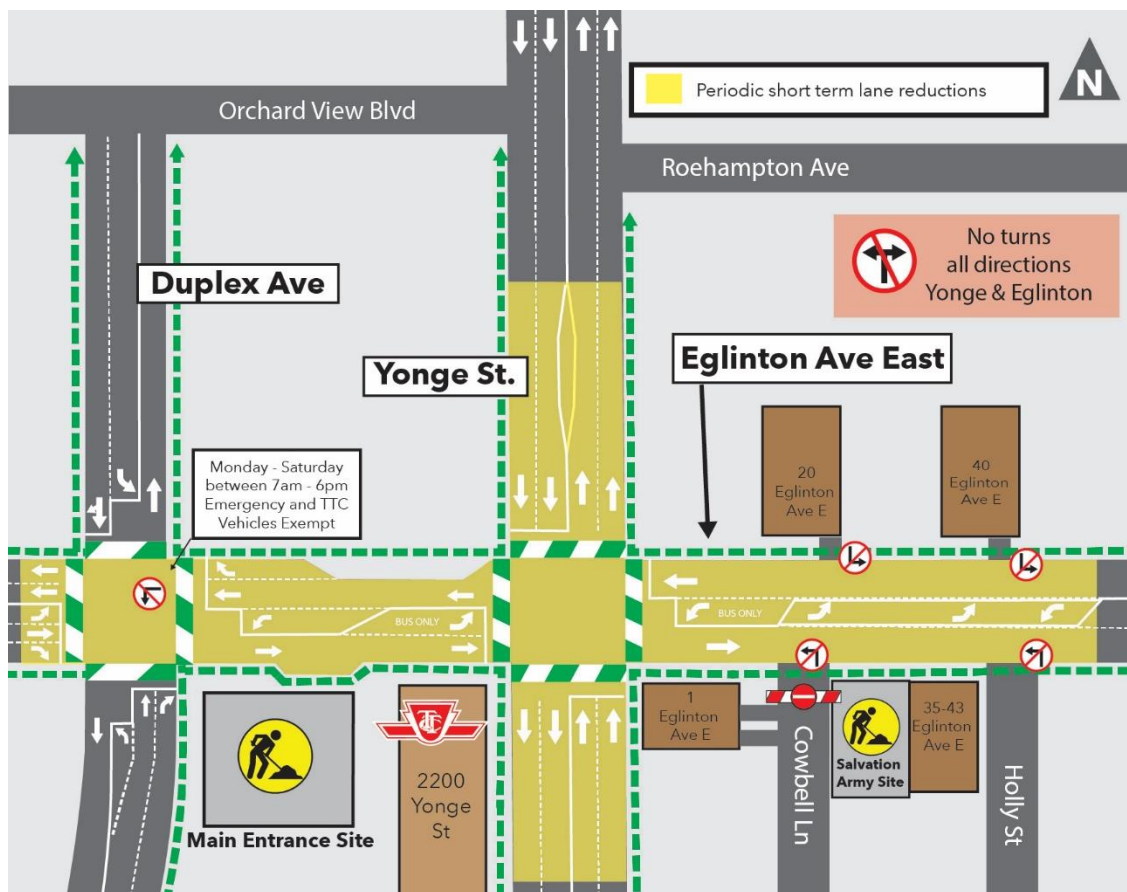

Electrical Connections Continuing on Yonge Street and Eglinton Avenue

Through late-August 2024

Project Overview

Metrolinx's Eglinton Crosstown LRT will be a new 19-kilometre light rail transit line in midtown Toronto. With 25 stations and stops along the dedicated route, getting across town will be up to 60% faster than before. The Crosstown will link to 54 bus routes, three TTC subway stations

and GO lines, providing important transit connections to get people to where they need to go faster than ever before.

What You Need to Know

Ongoing through until approximately late-August 2024, crews at Eglinton Station will be continuing with electrical connections on Yonge Street and Eglinton Avenue. Electrical connections will include cable pulling and splicing which is the process of joining two cable ends together. To facilitate this work safely, short-term periodic lane reductions will be required on Yonge Street and Eglinton Avenue. One lane of traffic in each direction will be maintained at all times. Temporary pedestrian rerouting may be required during this work. Access to properties will be maintained at all times. This work is expected to take place from Monday - Sunday between approximately 7:00 a.m. and 7:00 p.m.

WHAT TO EXPECT

- Crews will be performing electrical connections on Yonge Street and Eglinton Avenue East.
- Noise from construction activity can be expected.

HOURS OF WORK

- Ongoing through until approximately late-August 2024.
- This work is expected to take place from Monday - Sunday between approximately 7:00 a.m. and 7:00 p.m.

TRAFFIC DETAILS

- Short-term periodic lane reductions will be required on Yonge Street and Eglinton Avenue.
- One lane of traffic in each direction will be maintained at all times.

PEDESTRIAN DETAILS

- Temporary pedestrian rerouting may be required during this work.