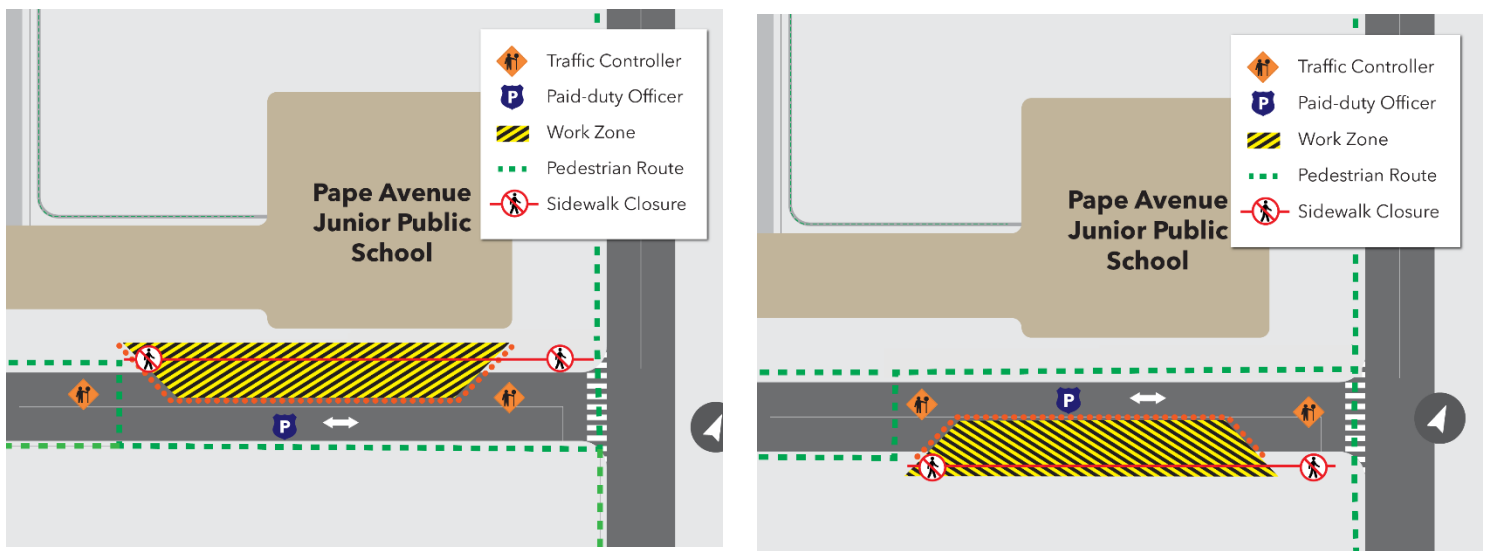

# UPDATED: Hydro Pole Relocation on Langley Ave west of Pape Ave

**Expected start date:** As early as August 1, 2024

**Expected date of completion:** August 16, 2024\*

**Hours of work:** Weekdays, 8 a.m. to 5 p.m

**\*PLEASE NOTE: This work is an extension of the hydro pole relocation work, due to unforeseen site conditions.**

## What is happening?

- As part of Toronto Hydro's utility relocation works along Pape Avenue, a hydro pole on the north side of Langley Avenue will be relocated to the south side of Langley Avenue.
- To safely conduct this work, there will be an alternating lane and sidewalk closure on either side of Langley Avenue. To maintain bi-directional traffic, work will be conducted on one side at a time, as displayed above.
- This work is being extended by approximately two weeks due to unforeseen site conditions.

## What to expect:

- Bi-directional traffic will be maintained throughout the work.
- During work, one parking space will be reserved to accommodate Pape Children's House pick-up and drop-off. Additionally, a traffic coordinator will be dedicated to facilitating parking.
- Three parking spaces on the south side of Langley Avenue will be closed overnight, starting Thursday, July 31.
  - Parking spaces will be available during the weekend.
- Paid duty officers and/or traffic control personnel will be on-site managing traffic and pedestrian flow.
- Signage will be posted around the site to direct pedestrians.
- Equipment may be left on site but will be properly secured and stored to ensure safety.