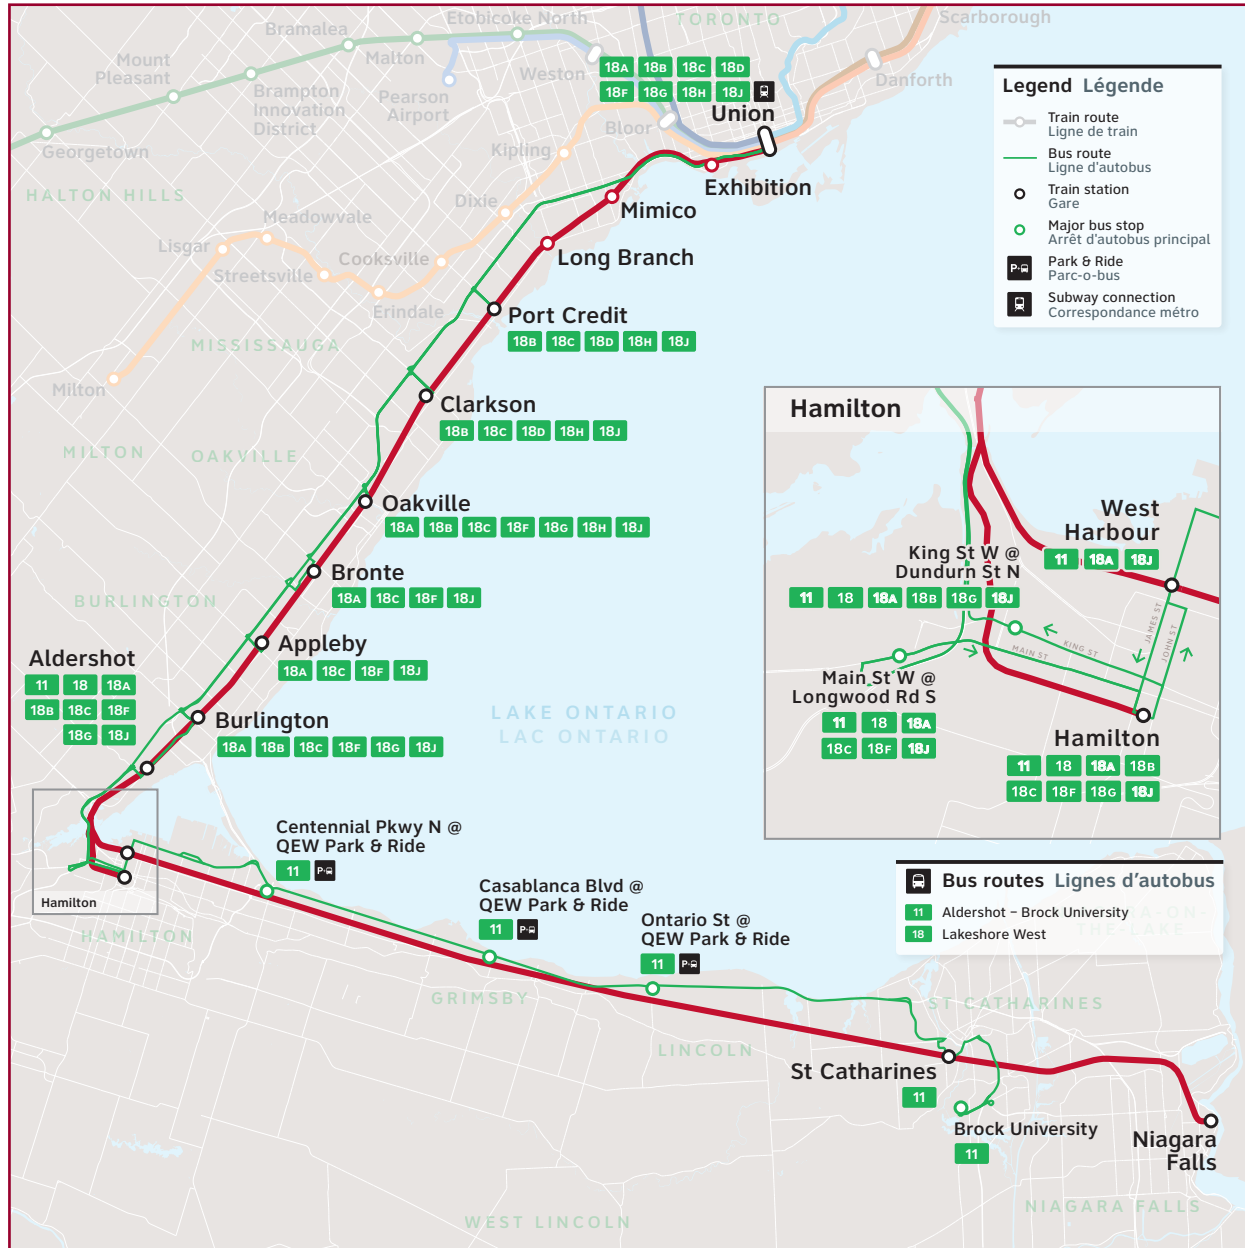

# 01-11-18 Route numbers Numéros des trajets Lakeshore West

# Lakeshore West

GO Train and Bus Schedule/  
Horaire des trains et des autobus GO

**LW 11 18**

**Daily / Quotidiennement**  
Includes GO Bus routes 11 & 18 /  
Inclut les trajets 11 & 18 d'autobus GO  
**Effective / À partir de:**  
**31 AUGUST / AOÛT 2024**

### Step 1

Find the station or terminal you are departing from. Stops are listed across the top in the order they are served.