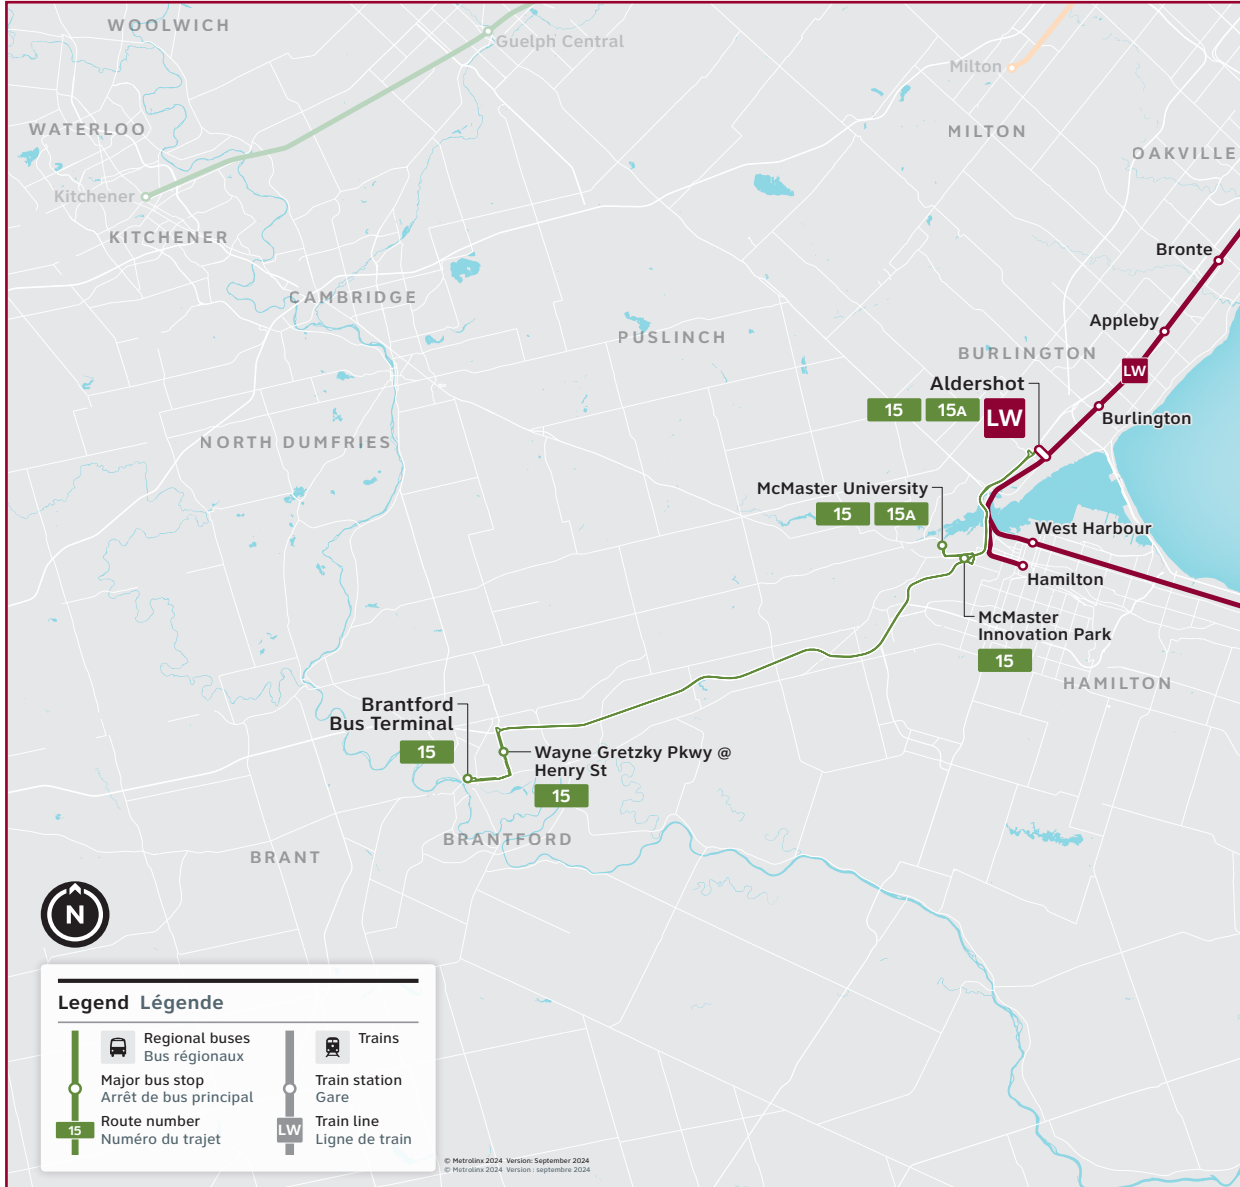

15

Route number
Numéro du trajet

Brantford / Burlington

CONTACT US

1-888-438-6646
416-869-3200
TTY: #711 or call
1-800-855-0511

gotransit.com/schedules

@GOtransitLW
@GOtransitBus

See Something?
Say Something.
24/7 Transit Safety Dispatch:
1-877-297-0642

15

Daily / Quotidiennement

Includes GO Bus route 15 /
Inclut le trajet 15 d'autobus GO

Effective / À partir de:

31 AUGUST
AOÛT **2024**

How to read our schedules

Step 1

Find the station or terminal you are departing from. Stops are listed across the top in the order they are served.

Step 2

The upper left corner tells you what day the schedule is for and the direction of travel.

Step 3

Look across the rows for available departure times.

Step 4

Not all trains or buses stop at every station. If you see → the train or bus will not stop at that station.

Schedule times shown in 24-hour clock

Midnight to noon
00 01 - 12 00
Noon to midnight
12 01 - 24 00

Legend

 Train trips

 Bus trips

→ Trip does not serve this location.

↓ Check below for connecting trips.

 GO Train service is accessible to passengers using mobility devices at this location.