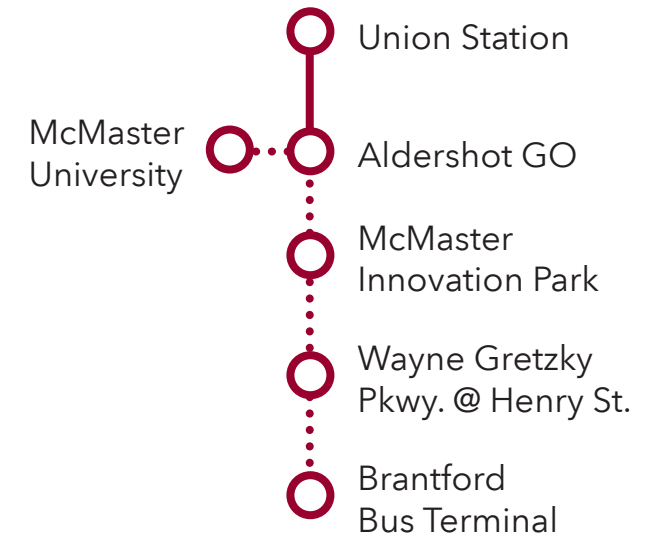

15

Route number
Numéro du trajet

Brantford / Burlington

CONTACT US

1-888-438-6646
416-869-3200
TTY: #711 or call
1-800-855-0511

gotransit.com/schedules

@GOtransitLW
@GOtransitBus

See Something?
Say Something.
24/7 Transit Safety Dispatch:
1-877-297-0642

prestocard.ca

Sign-up for email or
text alerts/ Inscrivez-
vous pour recevoir des
alertes par courriel ou
message texte.
gotransit.com/OnTheGO

Brantford/ Burlington

GO Train and Bus Schedule/
Horaire des trains et des autobus GO

15

Daily / Quotidiennement

Includes GO Bus route 15 /
Inclut le trajet 15 d'autobus GO

Effective / À partir de:

31 AUGUST
AOÛT **2024**

How to read our schedules

Step 1

Find the station or terminal you are departing from. Stops are listed across the top in the order they are served.