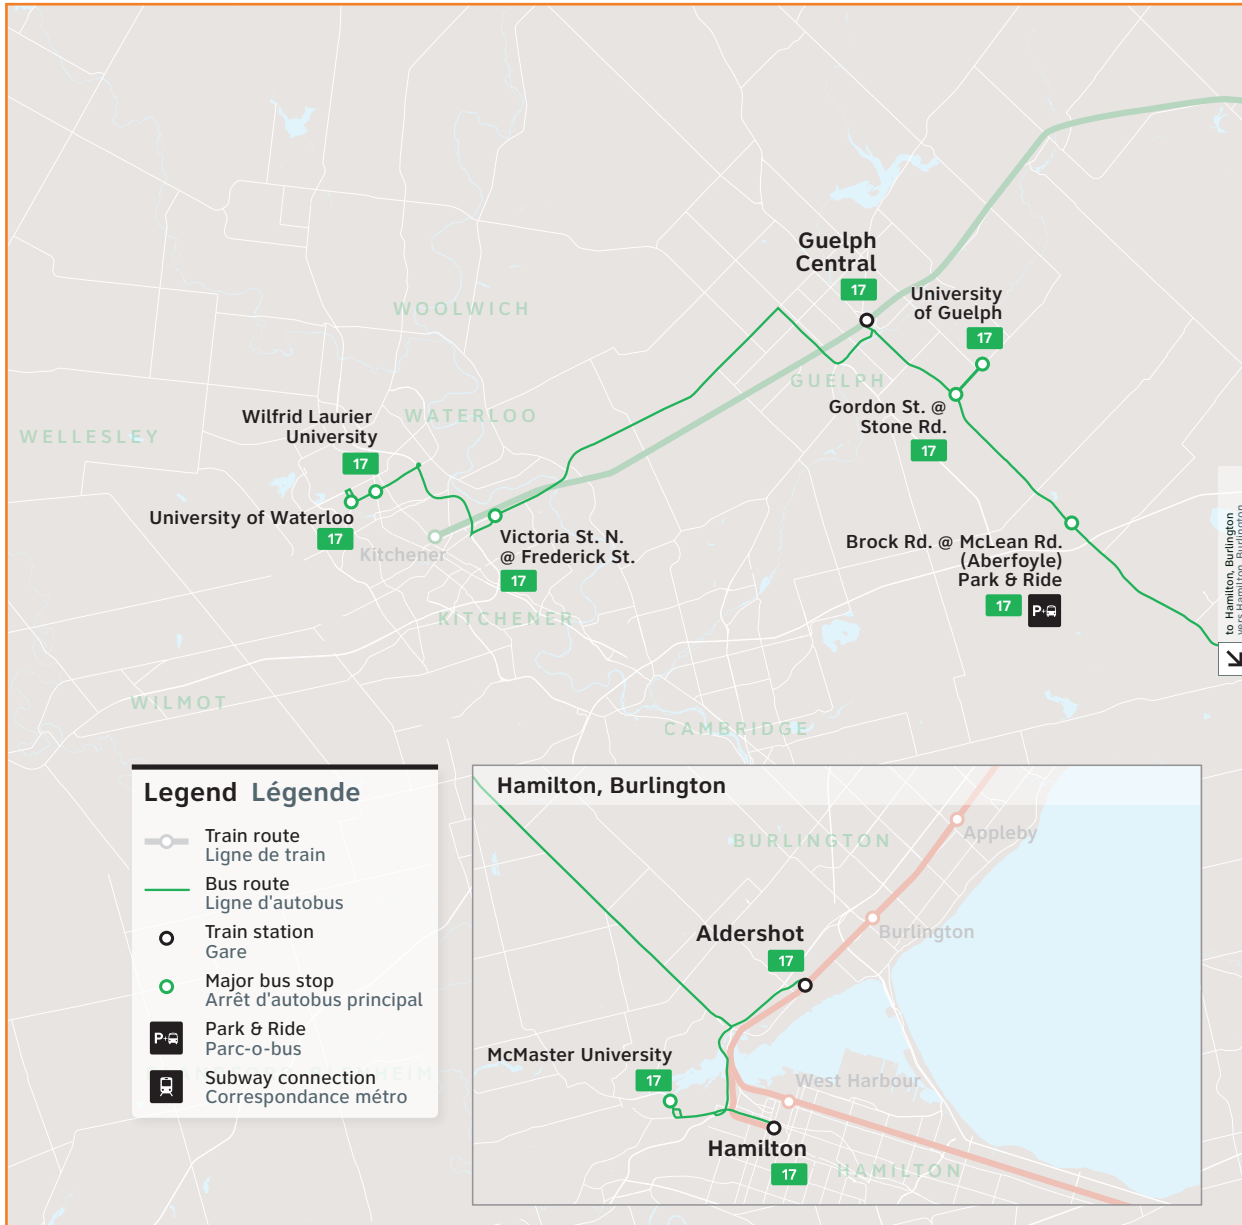

17

Route number
Nombre d'itinéraire

Waterloo/Hamilton

CONTACT US

1-888-438-6646
416-869-3200
TTY: #711 or call
1-800-855-0511

gotransit.com/schedules

@GOtransitBus

See Something?
Say Something.
24/7 Transit Safety Dispatch:
1-877-297-0642

- University of Waterloo
- Wilfrid Laurier University
- Victoria St. @ Frederick St.
- Guelph Central GO
- University of Guelph
- Brock Rd. @ McLean Rd.
- Aldershot GO
- McMaster University
- Hamilton GO Centre

Daily / Quotidiennement

Includes GO Bus routes 17 / Inclut les routes 17 d'autobus GO

Effective / À partir de:

31 AUGUST
AOÛT **2024**

How to read our schedules

Step 1

Find the station or terminal you are departing from. Stops are listed across the top in the order they are served.

Schedule times shown in 24-hour clock

Midnight to noon
00 01 - 12 00

Noon to midnight
12 01 - 24 00

Legend

 Bus trips

→ Trip does not serve this location.

GO Bus service is accessible to passengers using mobility devices at this location.