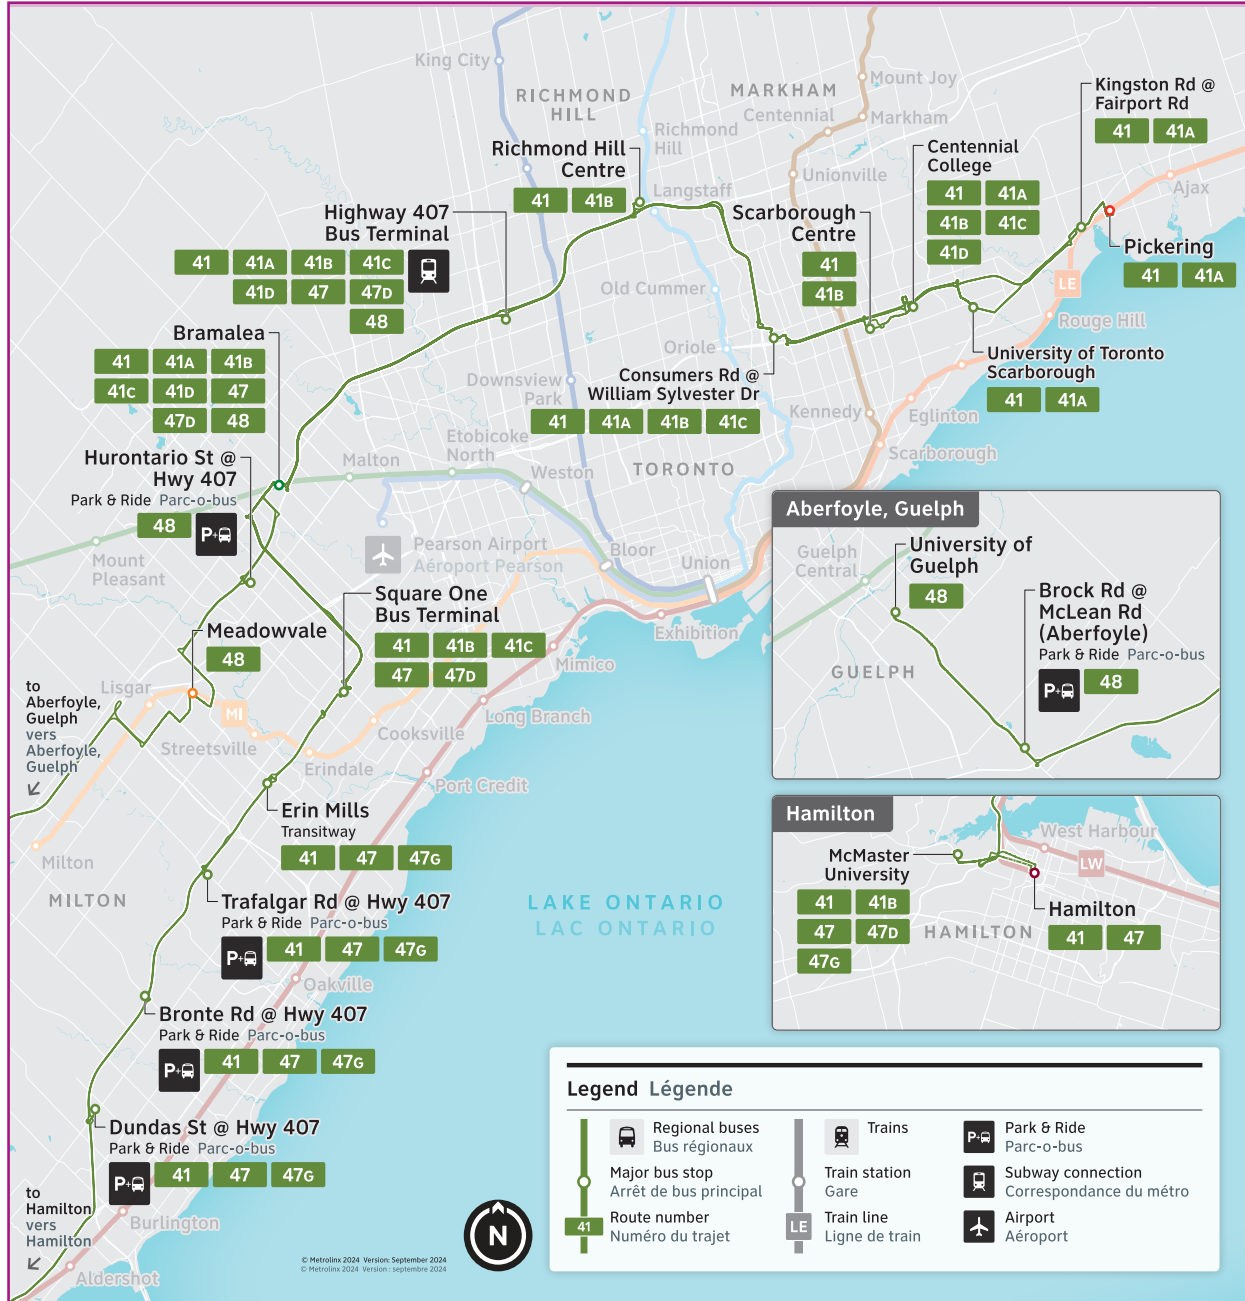

41-47-48

Hamilton/Pickering

Route number
Numéro du trajet

CONTACT US

1-888-438-6646
416-869-3200
TTY: #711 or call
1-800-855-0511

gotransit.com/schedules

@GOtransitBus

See Something?
Say Something.
24/7 Transit Safety Dispatch:
1-877-297-0642

- Hamilton
- Burlington
- Oakville
- Mississauga
- Brampton
- Vaughan
- Richmond Hill
- Scarborough
- Pickering

Daily / Quotidiennement

Includes GO Bus routes 41, 47,
48 / Inclut les trajets 41, 47, 48
d'autobus GO

Effective / À partir de:

31 AUGUST
AOÛT **2024**

How to read our schedules

Step 1

Find the station or terminal you are departing from. Stops are listed across the top in the order they are served.

Step 2

The upper left corner tells you what day the schedule is for and the direction of travel.

Midnight to noon
00 01 - 12 00
Noon to midnight
12 01 - 24 00

Legend

 Bus trips

→ Trip does not serve this location.

 GO Bus service is accessible to passengers using mobility devices at this location.

 Parking available.