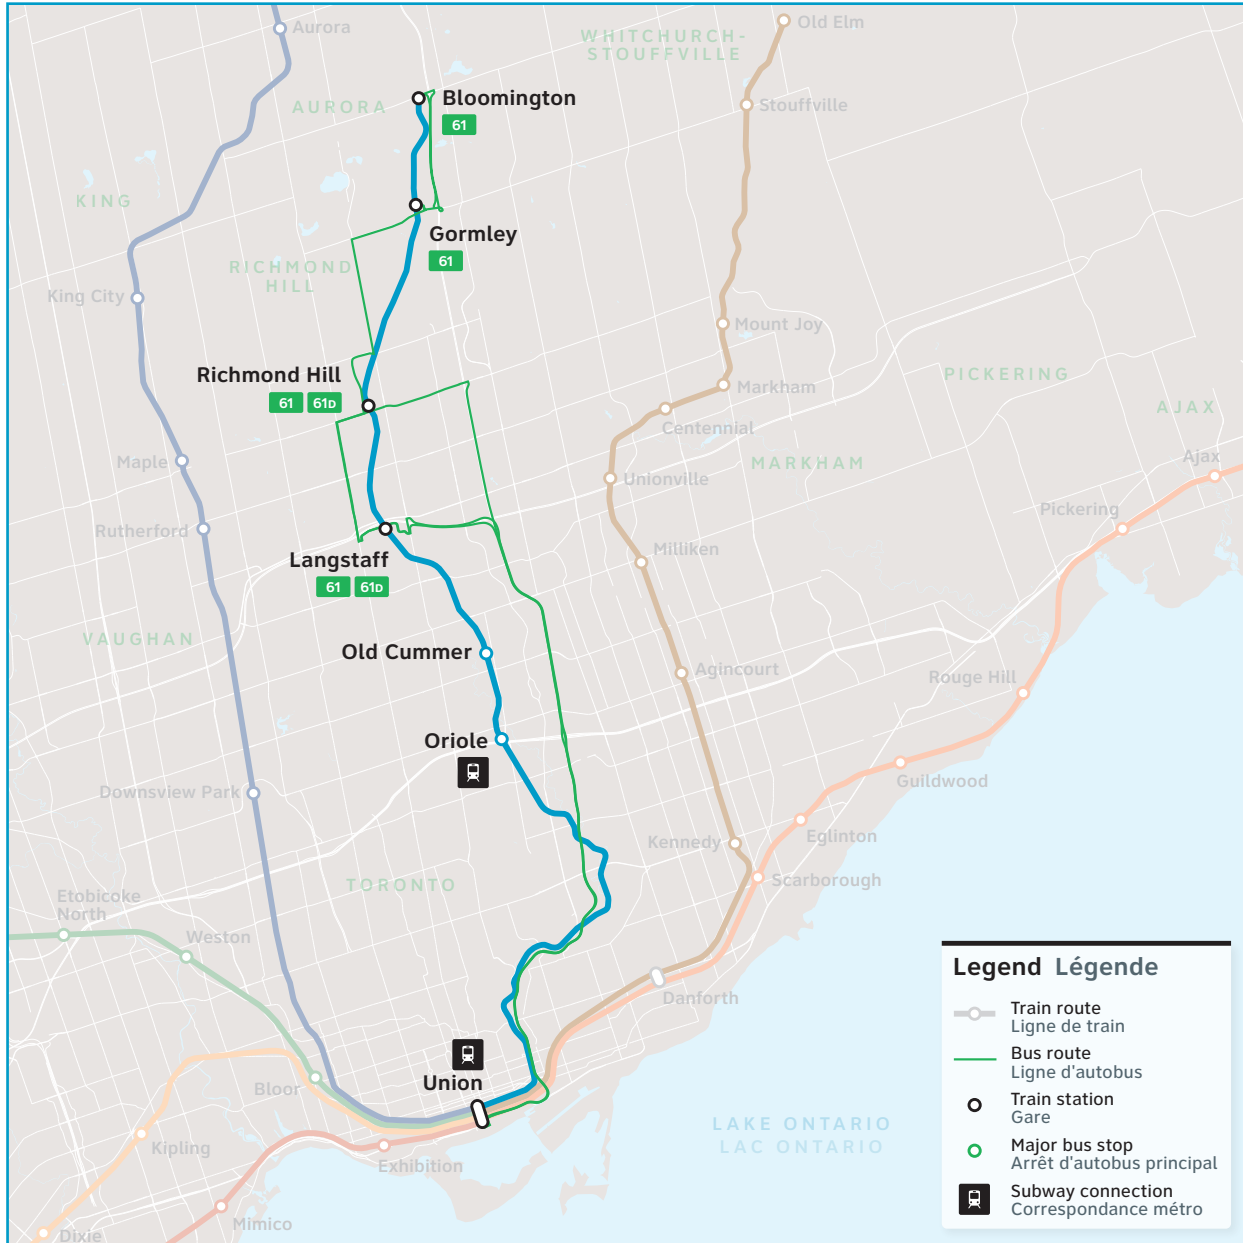

61

Route number
Nombre d'itinéraire

Richmond Hill

CONTACT US

1-888-438-6646
416-869-3200
TTY: #711 or call
1-800-855-0511

gotransit.com/schedules

@GOtransitRH
@GOtransitBus

See Something?
Say Something.
24/7 Transit Safety Dispatch:
1-877-297-0642

RH 61

- Bloomington GO
- Gormley GO
- Richmond Hill GO
- Langstaff GO
- Old Cummer GO
- Oriole GO
- Union Station

Daily / Quotidiennement

Includes GO Bus routes 61 / Inclut les routes 61 d'autobus GO

Effective / À partir de:
31 AUGUST
AOÛT **2024**

How to read our schedules

Step 1

Find the station or terminal you are departing from. Stops are listed across the top in the order they are served.

Step 2

The upper left corner tells you what day the schedule is for and the direction of travel.