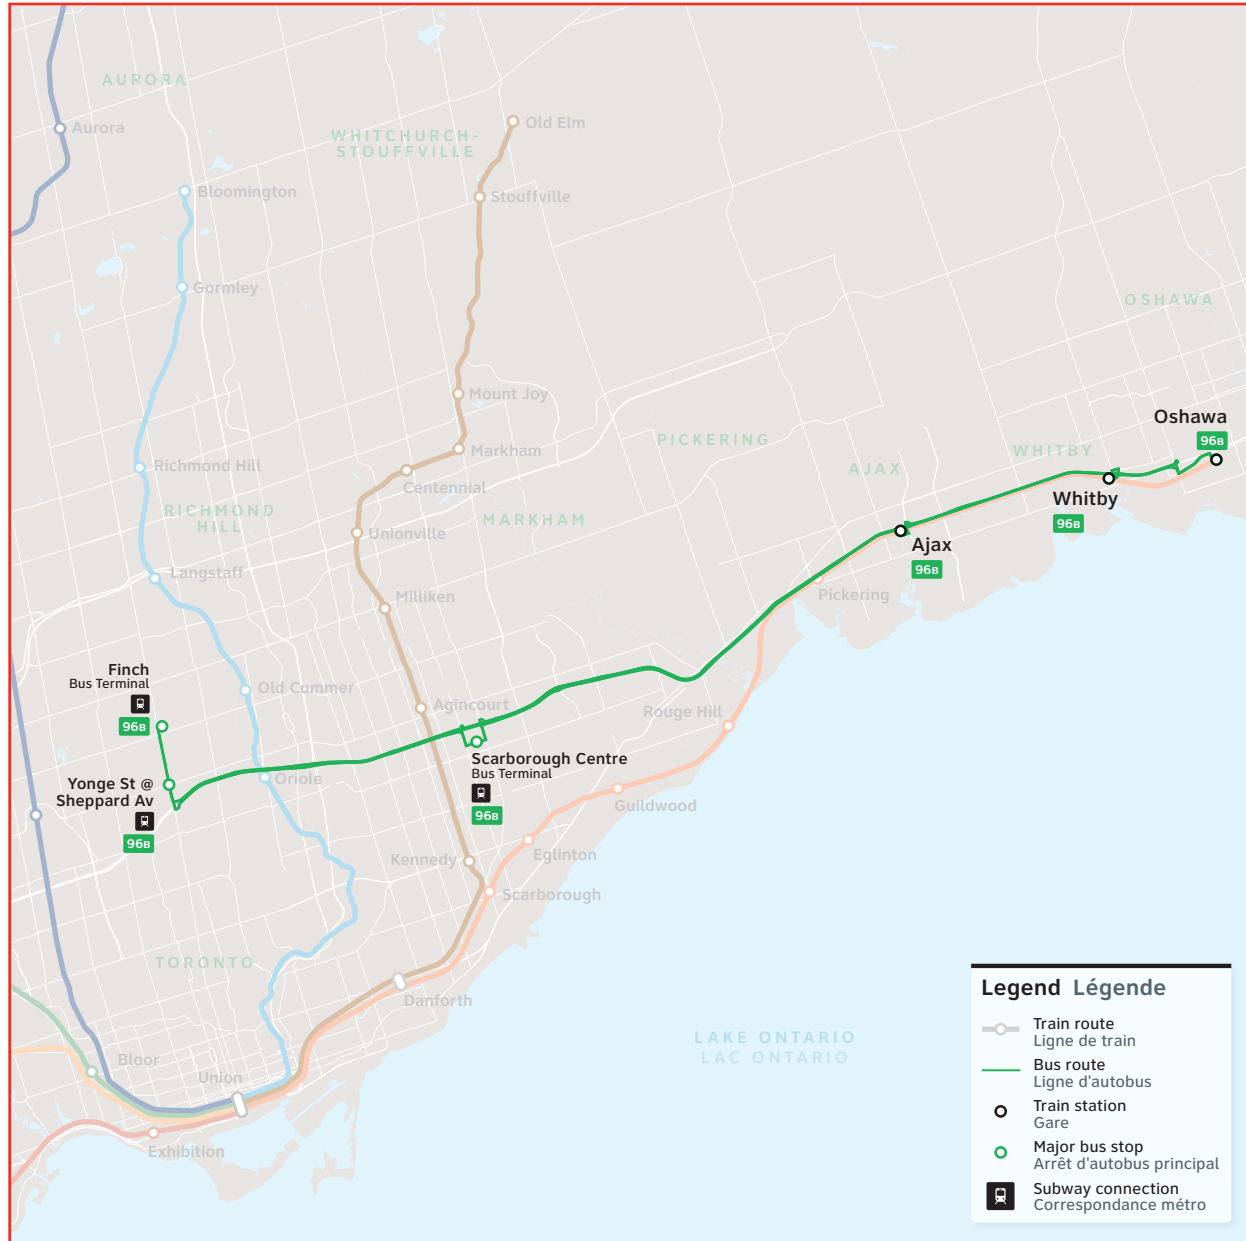

96 Route number
Nombre d'itinéraire

Oshawa/Finch Express

CONTACT US

1-888-438-6646
416-869-3200
TTY/ATS:
1-800-387-3652

gotransit.com/schedules

@GOtransitBus

See Something?
Say Something.
24/7 Transit Safety Dispatch:
1-877-297-0642

96

- Finch Bus Terminal
- Yonge St. @ Sheppard
- Scarborough Town Centre
- Ajax GO
- Whitby GO
- DC Oshawa GO

Daily / Quotidiennement
Includes GO Bus routes 96/ Inclut
les routes 96 d'autobus GO

Effective / À partir de:
31 AUGUST
AOÛT **2024**

How to read our schedules

Step 1

Find the station or terminal you are departing from. Stops are listed across the top in the order they are served.

Step 2

The top of the schedule tells you what day the schedule is for and the direction of travel.