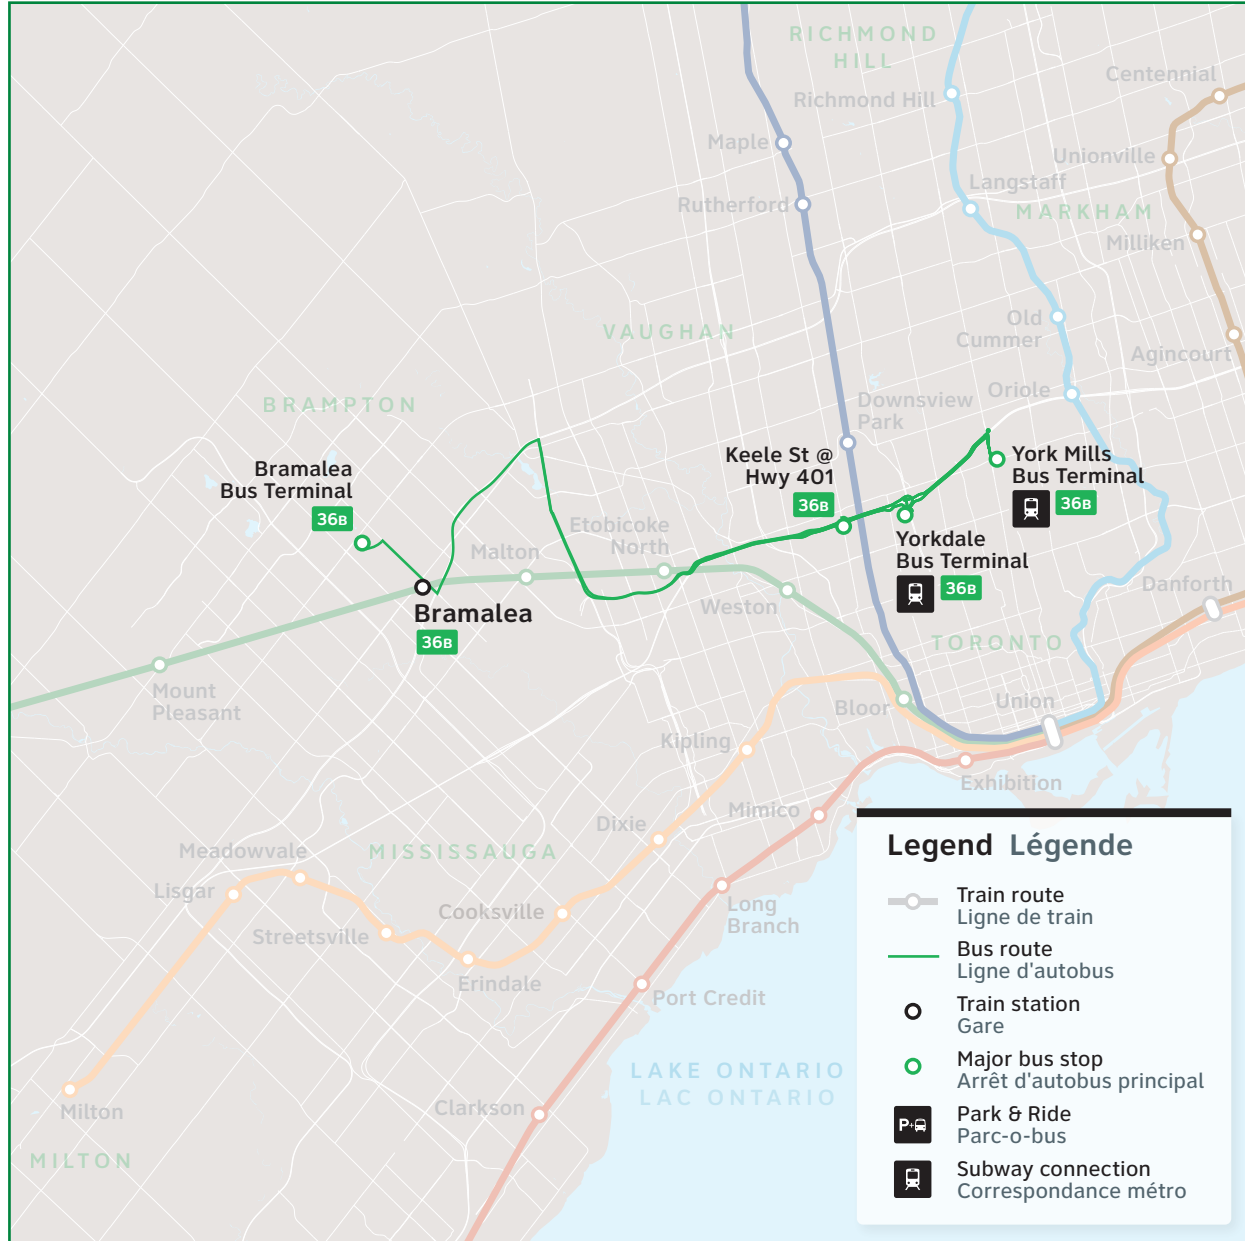

36

Route number
Nombre d'itinéraire

Brampton/North York

CONTACT US

1-888-438-6646
416-869-3200
TTY: #711 or call
1-800-855-0511

gotransit.com/schedules

@GOtransitBus

See Something?
Say Something.
24/7 Transit Safety Dispatch:
1-877-297-0642

36

- York Mills Bus Terminal
- Yorkdale Bus Terminal
- Keele & Hwy.401
- Bramalea GO
- Bramalea Bus Terminal

Daily / Quotidiennement

Includes GO Bus routes 36 / Inclut les routes 36 d'autobus GO

Effective / À partir de:

31 AUGUST AOÛT 2024

How to read our schedules

Step 1

Find the station or terminal you are departing from. Stops are listed across the top in the order they are served.

Step 2

The upper left corner tells you what day the schedule is for and the direction of travel.