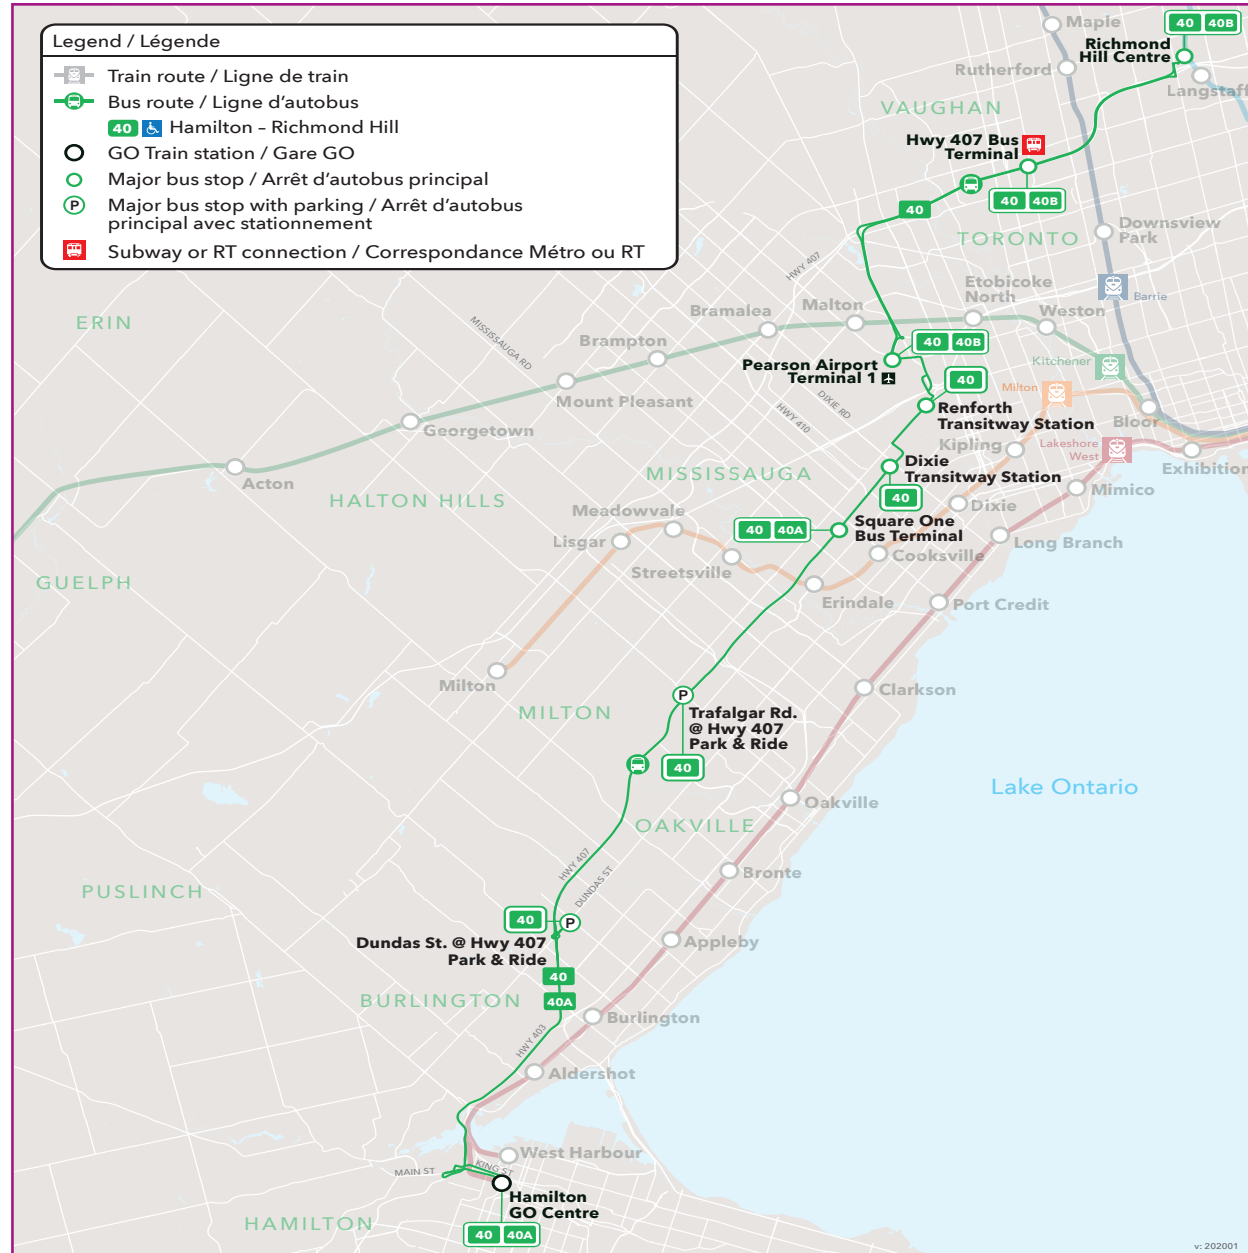

# 40

Route number  
Nombre d'itinéraire

## Hamilton/Richmond Hill

# Hamilton/ Richmond Hill

GO Bus Schedule/  
Horaire des autobus GO

- Richmond Hill Centre
- Hwy. 407 Bus Terminal
- Pearson Airport Terminal 1
- Renforth Transitway Station
- Dixie Transitway Station
- Square One
- Trafalgar Rd. @ Hwy.407
- Dundas St. @ Hwy. 407
- Hamilton GO Centre