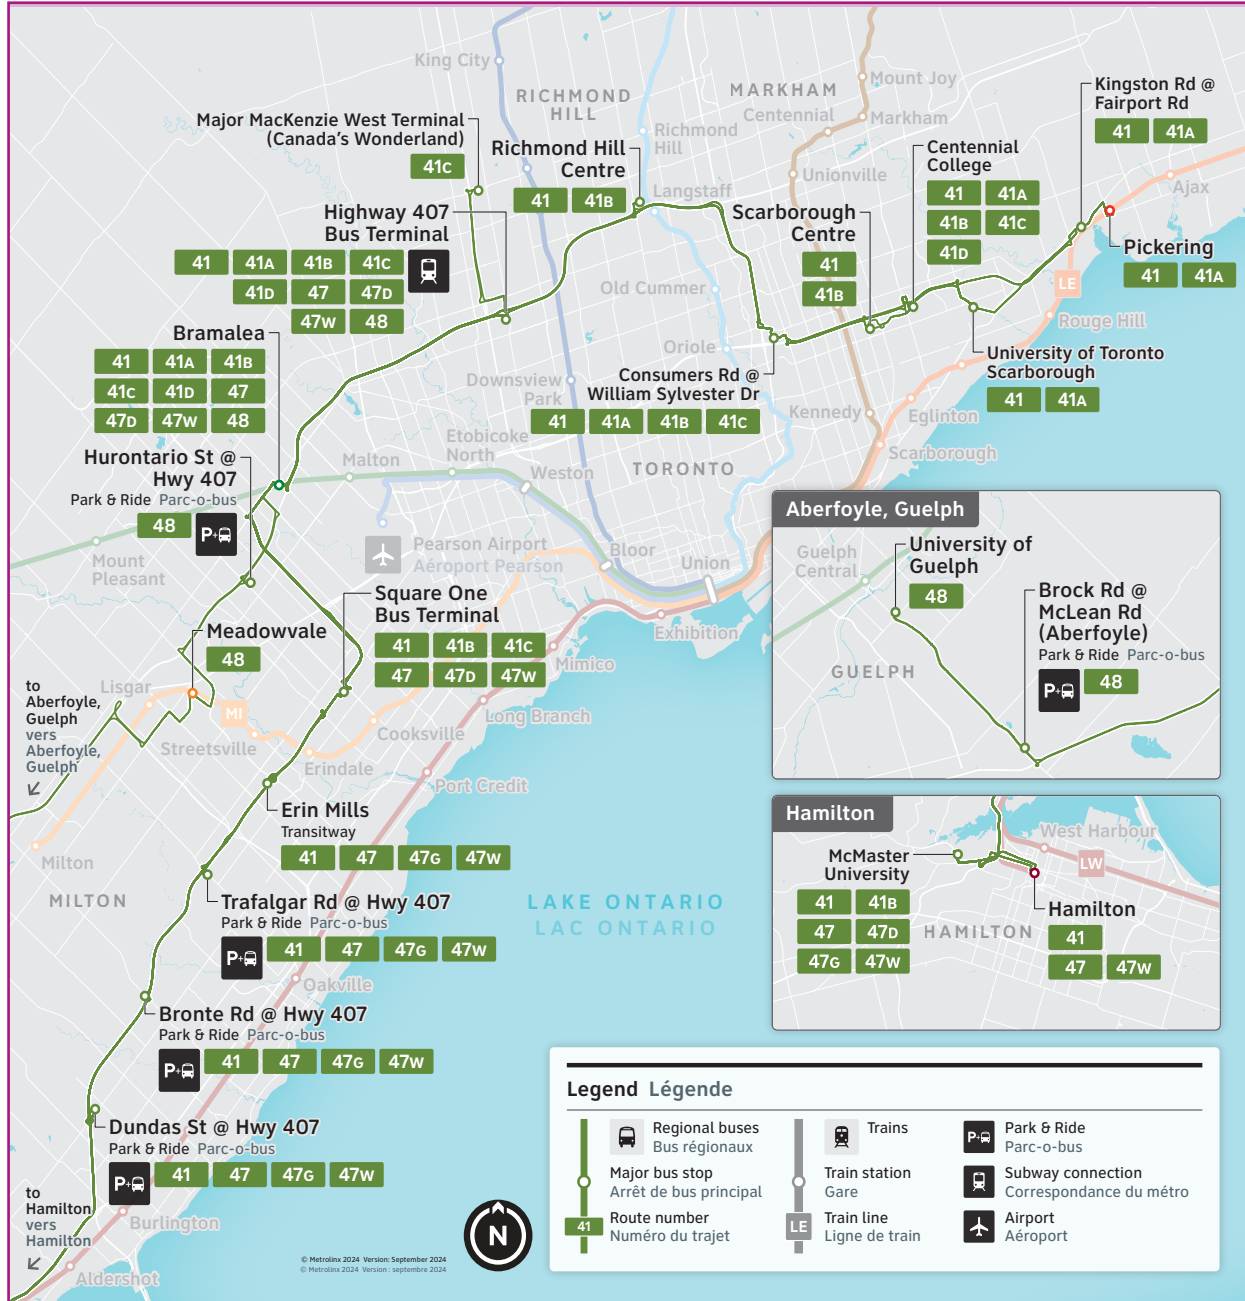

41-47-48

Hamilton/Pickering

Route number
Numéro du trajet

CONTACT US

1-888-438-6646
416-869-3200
TTY: #711 or call
1-800-855-0511

gotransit.com/schedules

@GOtransitBus

See Something?
Say Something.
24/7 Transit Safety Dispatch:
1-877-297-0642

- Hamilton
- Burlington
- Oakville
- Mississauga
- Brampton
- Vaughan
- Richmond Hill
- Scarborough
- Pickering

Daily / Quotidiennement

Includes GO Bus routes 41, 47,
48 / Inclut les trajets 41, 47, 48
d'autobus GO

Effective / À partir de:

31 AUGUST
AOÛT **2024**

How to read our schedules

Step 1

Find the station or terminal you are departing from. Stops are listed across the top in the order they are served.

Step 2

The upper left corner tells you what day the schedule is for and the direction of travel.

Monday to Friday (except holidays)		Du lundi au vendredi (sauf les jours fériés)	
WESTBOUND / EN DIRECTION OUEST			
Route Number Numéro du trajet	Zone→ Trip Number Numéro du parcours	Pickering 91 Dp	Ar
		Pickering GO Kingston Rd. @ Airport Rd. Scarborough 89 University of Toronto Scarborough Scarborough 89 Centennial College Scarborough 7 Scarborough Centre Bus Terminal North York 5 Consumers Rd. Business Park Richmond Hill 60 Richmond Hill Centre Vaughan 19 Hwy. 407 Bus Terminal Ar	
		Pickering 91 Dp	
		Pickering 91 Dp	
		Brampton 32	
		Mississauga 20	
		Mississauga 21	
		Mississauga 22	
		Oakville 13	
		Oakville 14	
		Burlington 16	
		Hamilton 18	
		Hamilton 18	
		Puslinch 39	
		Brock Rd. @ McLean Rd. (Aberfoyle)	
		Guelph 39	
		University of Guelph	Ar
47	47021		
47	47031		
48	48061		
47	47041		
47G	47035		
41	41041	05 00	05 05
47D	47043		
47D	47053		
48	48121		
47G	47045		
47G	47047		
47G	47055		
41	41061	05 25	05 30
47G	47085		
47D	47093		
47G	47095		
41	41091	05 50	05 55
47D	47103		
47G	47105		
47D	47113		
47G	47115		
48	48181		