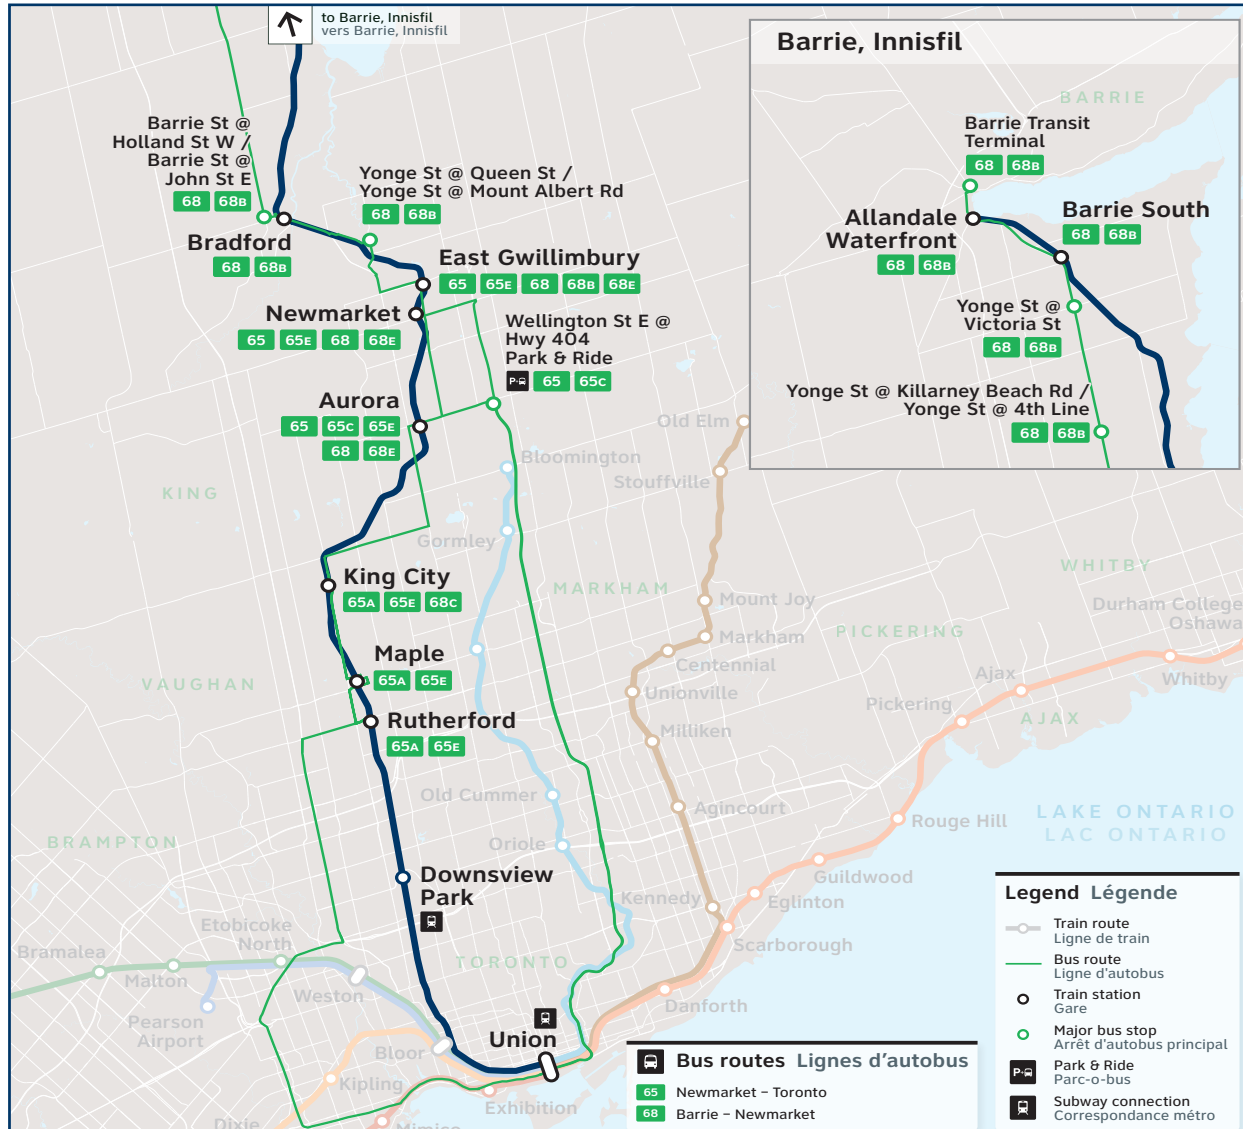

# 63-65-68

Route number  
Nombre d'itinéraire **Barrie**

### Daily / Quotidiennement

Includes GO Bus routes 63, 65, 68  
Inclut les routes 63, 65, 68  
d'autobus GO

Effective / À partir de:

**31** AUGUST  
AOÛT **2024**

## Notes

- k** Trip serves King City GO Station from a bus stop on Keele St. at Station Rd.
- h** Trip holds for connection from bus.
- s** GO Bus services GO Station from bus stop on street.