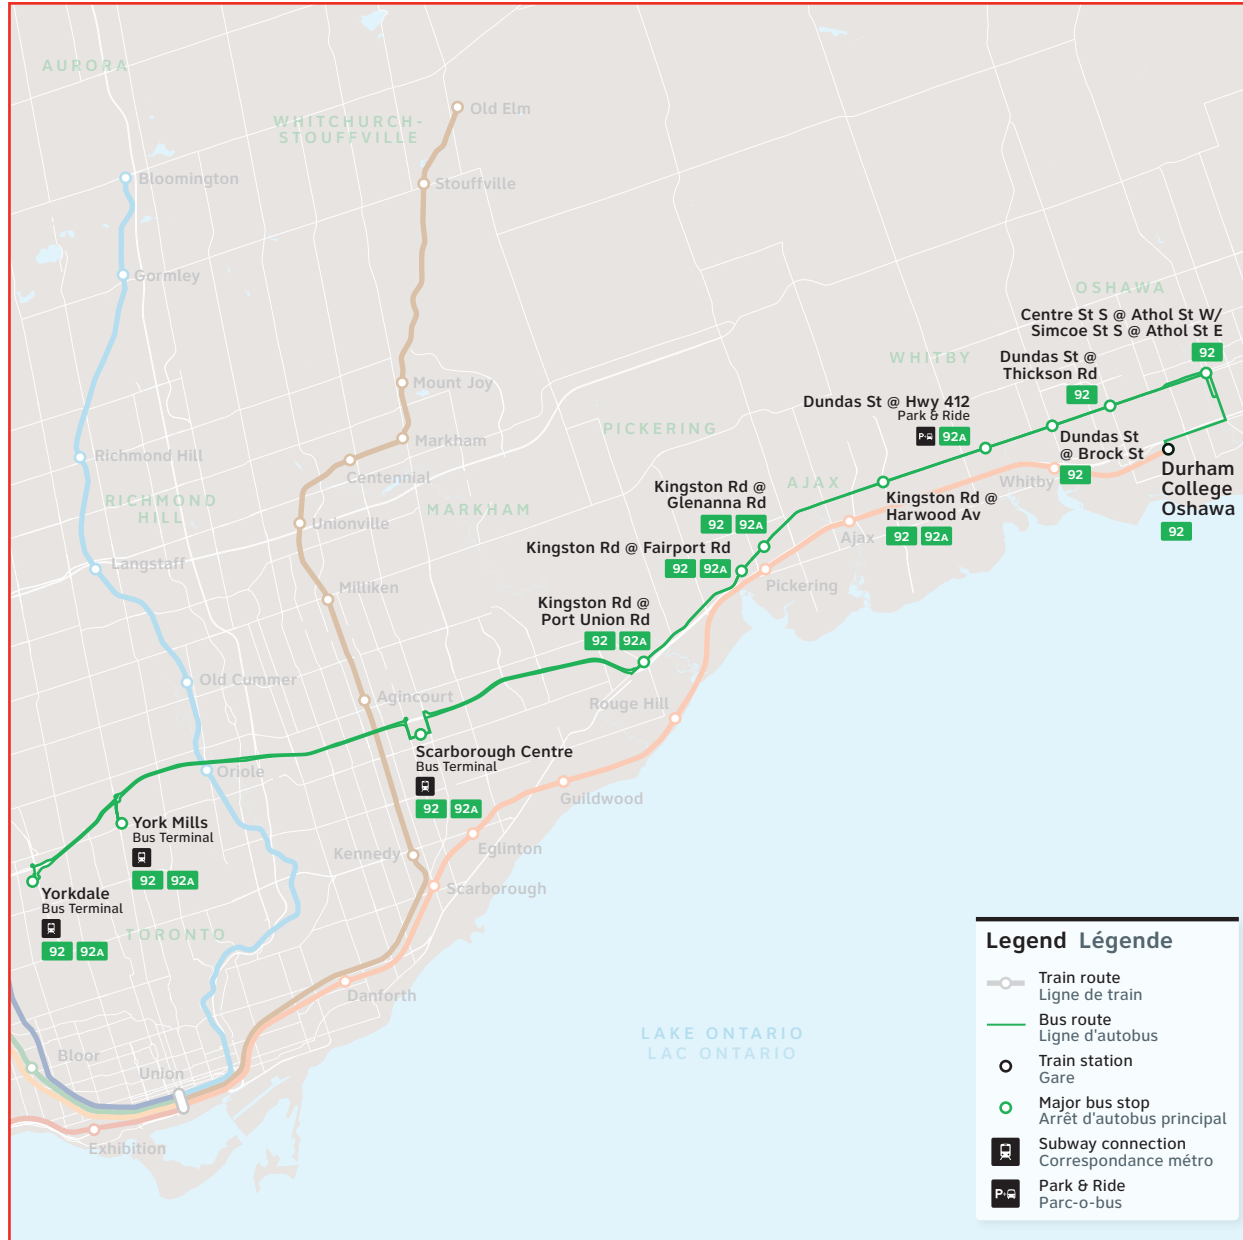

92

Route number
Nombre d'itinéraire

Oshawa/Yorkdale

CONTACT US

1-888-438-6646
416-869-3200
TTY: #711 or call
1-800-855-0511

gotransit.com/schedules

@GOtransitBus

See Something?
Say Something.
24/7 Transit Safety Dispatch:
1-877-297-0642

prestocard.ca

Sign-up for email or
text alerts/ Inscrivez-
vous pour recevoir des
alertes par courriel ou
message texte.
gotransit.com/OnTheGO

Oshawa/ Yorkdale

GO Bus Schedule/
Horaire des autobus GO

92

- Oshawa
- Whitby
- Ajax
- Pickering
- Scarborough
- Toronto

Daily / Quotidiennement
Includes GO Bus routes 92/ Inclut
les routes 92 d'autobus GO

Effective / À partir de:
31 AUGUST
AOÛT **2024**

How to read our schedules

Step 1

Find the station or terminal you are departing from. Stops are listed across the top in the order they are served.

Schedule times shown in 24-hour clock

Midnight to noon
00 01 - 12 00
Noon to midnight
12 01 - 24 00

Legend

 Bus trips

→ Trip does not serve this location.

 GO Bus service is accessible to passengers using mobility devices at this location.