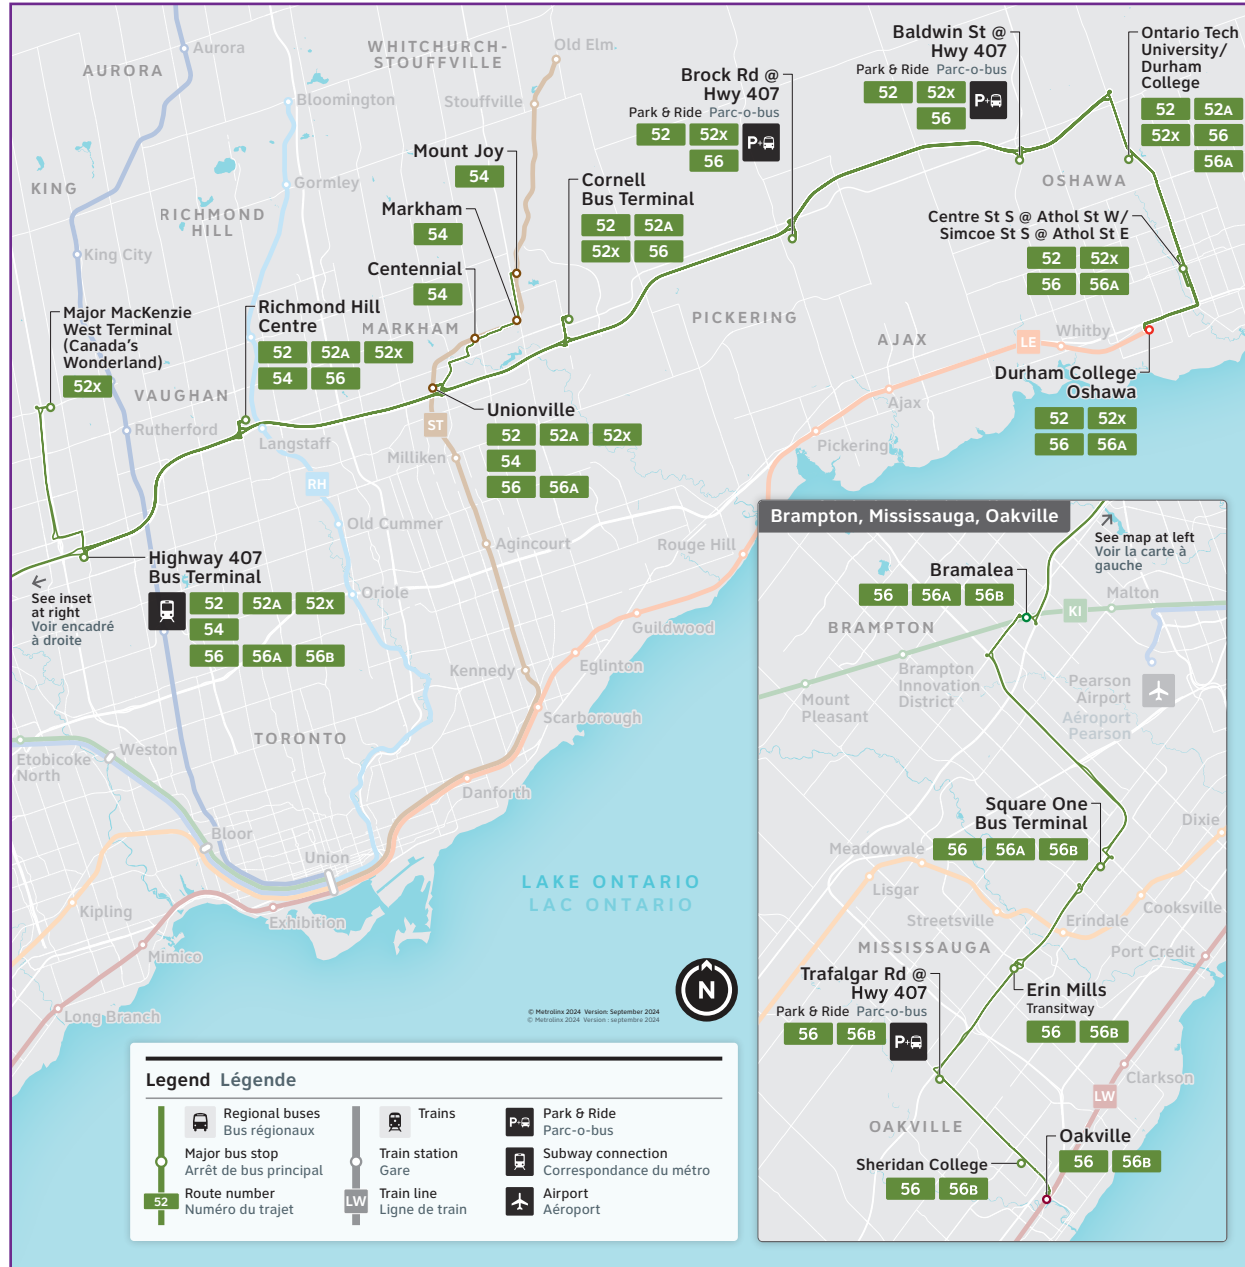

## Oshawa/Oakville

Route number  
Numéro du trajet

# Oshawa/ Oakville

GO Bus Schedule/  
Horaire des autobus GO

- Oshawa
- Whitby
- Pickering
- Markham
- Richmond Hill
- Hwy. 407 Bus Terminal
- Brampton
- Mississauga
- Oakville

### Daily / Quotidiennement

Includes GO Bus routes 52, 54,  
56 / Inclut les trajets 52, 54, 56  
d'autobus GO

Effective / À partir de:

**31** AUGUST  
AOÛT **2024**

## Legend

 Bus trips

→ Trip does not serve this location.

 GO Bus service is accessible to passengers using mobility devices at this location.

 Parking available.

For the latest schedule information and updates, please visit [gotransit.com/schedules](http://gotransit.com/schedules).