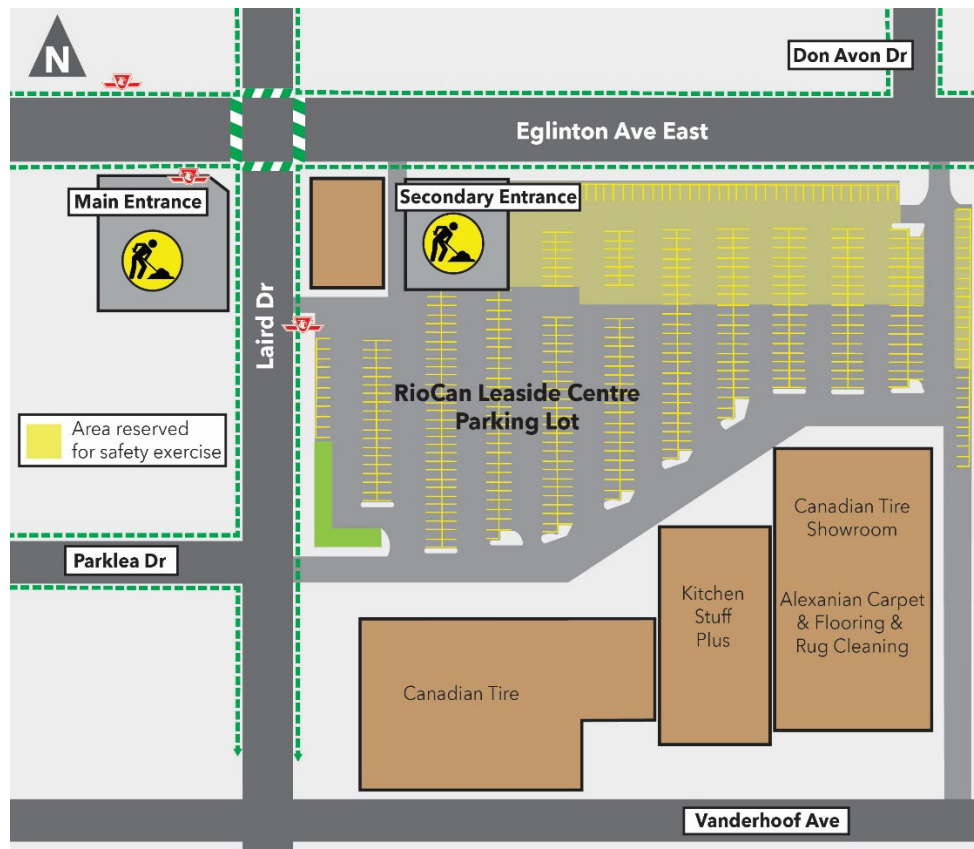

Safety Exercise at Laird Station

Sunday, September 8, 2024

Project Overview

Metrolinx's Eglinton Crosstown LRT will be a new 19-kilometre light rail transit line in midtown Toronto. With 25 stations and stops along the dedicated route, getting across town will be up to 60% faster than before. The Crosstown will link to 54 bus routes, three TTC subway stations and GO lines, providing important transit connections to get people to where they need to go faster than ever before.

What You Need to Know

On Sunday, September 8, 2024, between approximately 6:00 a.m. and 2:00 p.m. crews and Emergency Services Personnel will be performing a safety exercise in Laird Stations Main Entrance.

To facilitate the exercise, the north portion of the RioCan Leaside Centre parking lot will be restricted for the duration of the exercise, refer to map. Access to the RioCan Leaside Centre parking lot will be always maintained from Laird Drive and from Eglinton Avenue East.

The surrounding area can expect to see multiple emergency service vehicles staged in the RioCan parking lot for the safety exercise. Should an actual emergency occur, emergency services will respond accordingly. The affected properties have been notified directly. Upon completion of the safety exercise, the north portion of the RioCan Leaside Centre parking lot will be reinstated. Please remain alert when travelling through the area and watch for pedestrians.