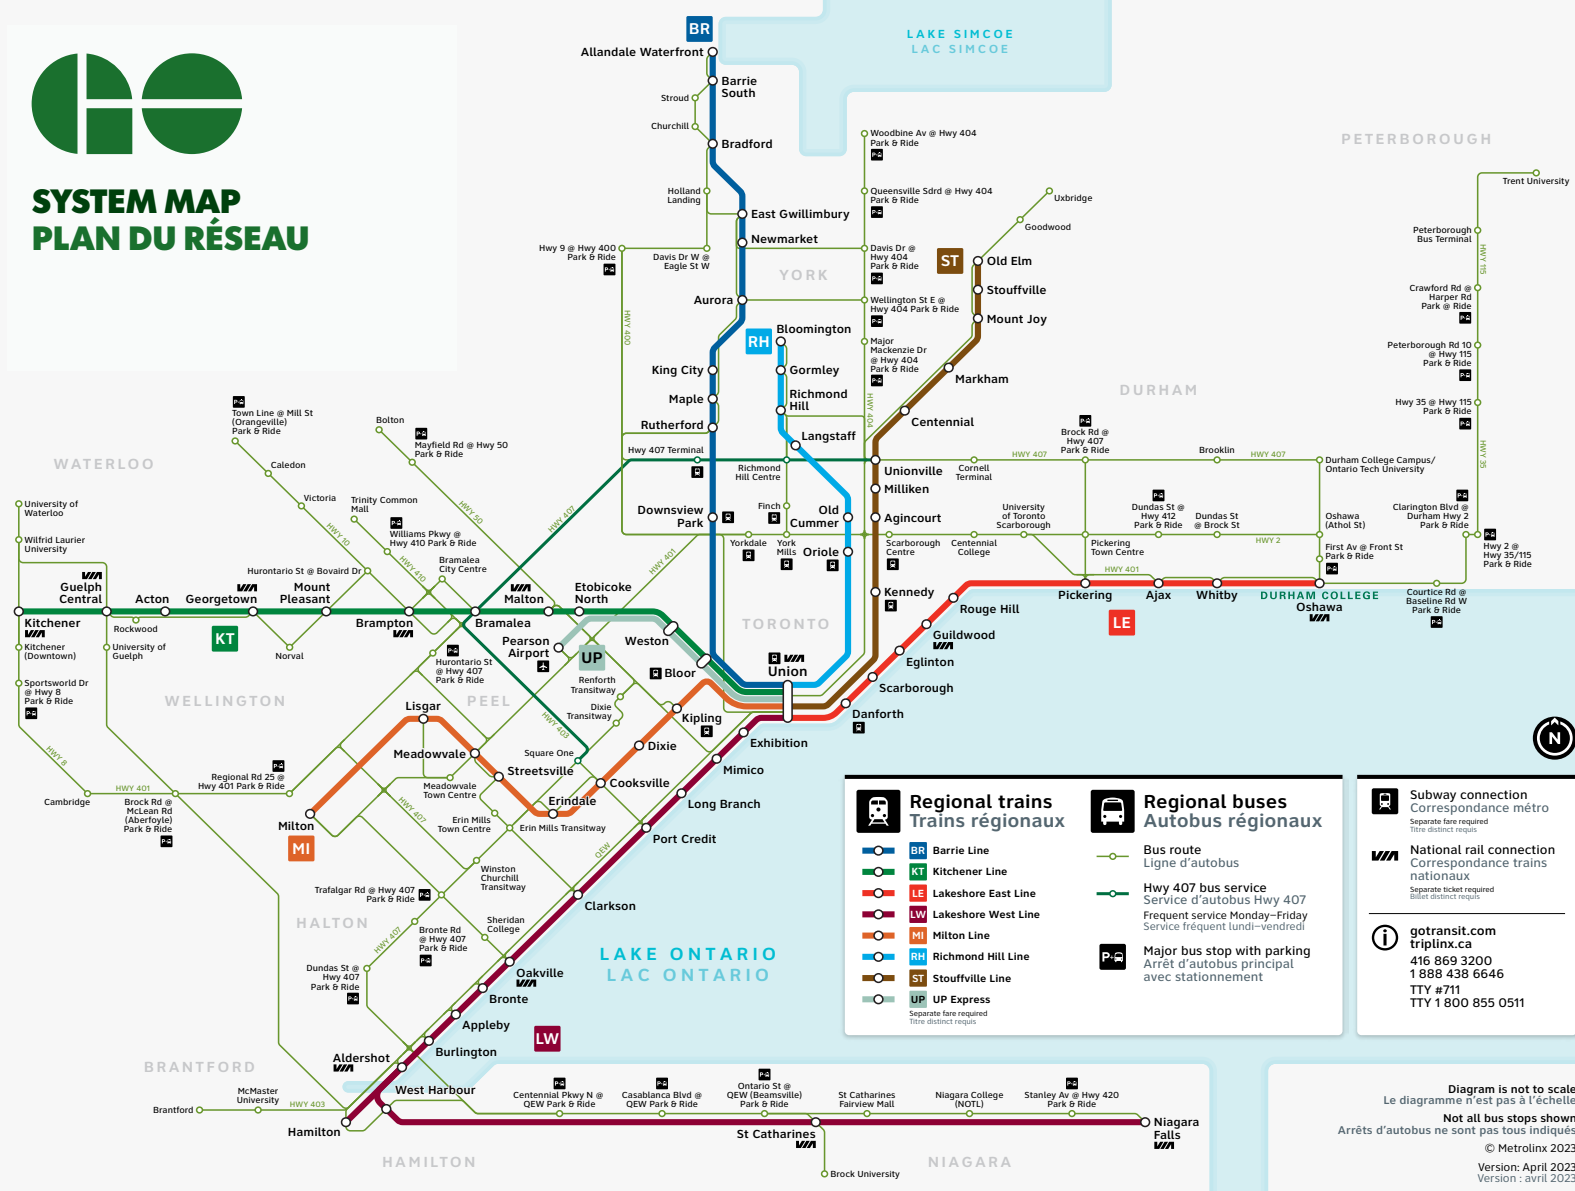

## SYSTEM MAP PLAN DU RÉSEAU

<b>Regional trains</b> Trains régionaux <ul style="list-style-type: none"> <li>BR Barrie Line</li> <li>KT Kitchener Line</li> <li>LE Lakeshore East Line</li> <li>LW Lakeshore West Line</li> <li>MI Milton Line</li> <li>RH Richmond Hill Line</li> <li>ST Stouffville Line</li> <li>UP UP Express</li> </ul>	<b>Regional buses</b> Autobus régionaux <ul style="list-style-type: none"> <li>Bus route</li> <li>Ligne d'autobus</li> <li>Hwy 407 bus service</li> <li>Service d'autobus Hwy 407</li> <li>Service fréquent lundi-vendredi</li> <li>Major bus stop with parking</li> <li>Arrêt d'autobus principal avec stationnement</li> </ul>	<b>Subway connection</b> Correspondance métro <small>Separate fare required Titre distinct requis</small>	<b>National rail connection</b> Correspondance trains nationaux <small>Separate ticket required Billet distinct requis</small>
---	---	---	--

## Take the UP Express train for a stress-free ride to and from Pearson Airport.

It only takes 25 minutes or less and kids go free! It's the fastest, easiest and most affordable way to the airport.

Visit [upexpress.com](http://upexpress.com) for more information.

## HOW TO PLAN A TRIP ON GO TRANSIT

Visit [gotransit.com](http://gotransit.com). On the Home Page, under "Plan Your Trip", input:

- 1 Number of passengers
- 2 "Depart At" or "Arrive By"
- 3 Your starting point and destination
- 4 Date of trip
- 5 Time of trip

## SAVE MONEY ON TRANSIT WITH ONTARIO'S ONE FARE!

When you ride on GO and pay with PRESTO, transfers between local transit systems are free. Simply tap your PRESTO, credit, or debit card along the way and transfer for free.