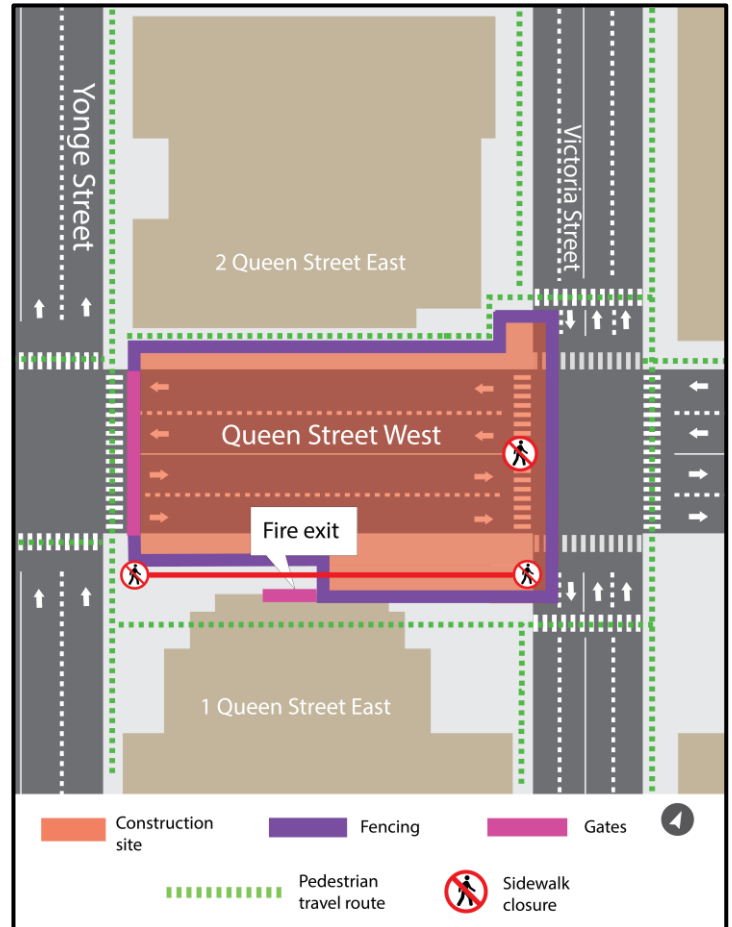

# Pedestrian detour at 1 Queen Street East

**Expected start date:** As early as September 20, 2024

**Expected duration:** Up to March 20, 2025

## What is happening?

As part of construction activities for the Ontario Line station at Queen, the sidewalk in front of 1 Queen Street East will be temporarily closed and pedestrians will be detoured through the 1 Queen Street East building (refer to map).

## What to expect:

- The sidewalk closure is expected to begin as early as **September 20, 2024**, and will be in place for approximately six months.
- The sidewalk may close in phases, first east of the emergency fire exit and then west of the emergency fire exit.
- During this time, pedestrians will detour through the 1 Queen Street East building.
- Wayfinding signage will be in place to help pedestrians navigate the area.
- The fire exit access will be maintained for emergencies.
- During this timeframe, the sidewalk may occasionally and temporarily reopen to facilitate public access.

## About the Ontario Line

- 15.6-kilometre subway line that will make it faster and easier to travel within Toronto and beyond.
- 15 stops and more than 40 connections to other transit, including GO train, subway, LRT, streetcar, and bus lines.
- Less than 30 minutes from one end of the line to the other.
- 28,000 fewer cars on the road each day.