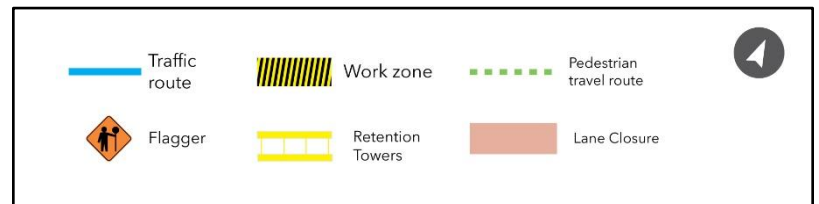

Expected duration: As early as Friday evening at 6:00 p.m. to Monday at 6:00 a.m.

What is happening:

As part of the ongoing construction of the Ontario Line future Osgoode station, crews will be installing a crane at the south site. To do so safely, Simcoe Street will be closed on the dates noted above from Queen Street West to the laneway directly south of the intersection.

What to expect:

- Simcoe Street will be temporarily closed to all traffic from Queen Street West to the laneway located south of the intersection, as shown in the map.
- The closure will take place over three consecutive weekends, beginning as early as Friday at 6 p.m. and opening Monday at 6 a.m.
- Pedestrian access will be maintained on the east side of Simcoe Street and on Queen Street West, with assistance from a flag person.
- During this work, traffic will be detoured to use Duncan Street and the laneway to access Simcoe Street (see map).
- Trucks accessing the construction site will continue to do so from Queen Street West.
- Bicycle lane access to Simcoe Street will be closed from September 27-29 and October 4-6. It may remain open during the closure on October 11-13, if conditions permit.
- Work may be postponed or rescheduled due to unforeseen circumstances.
- All necessary permits have been obtained.
- For more information about upcoming station work please see metrolinx.com/Ontarioline or sign up for the e-newsletter.

About the Ontario Line

- 15.6-kilometre subway line that will make it faster and easier to travel within Toronto and beyond.
- 15 stops and more than 40 connections to other transit, including GO train, subway, LRT, streetcar and bus lines.
- Less than 30 minutes from one end of the line to the other.
- 28,000 fewer car trips each day.