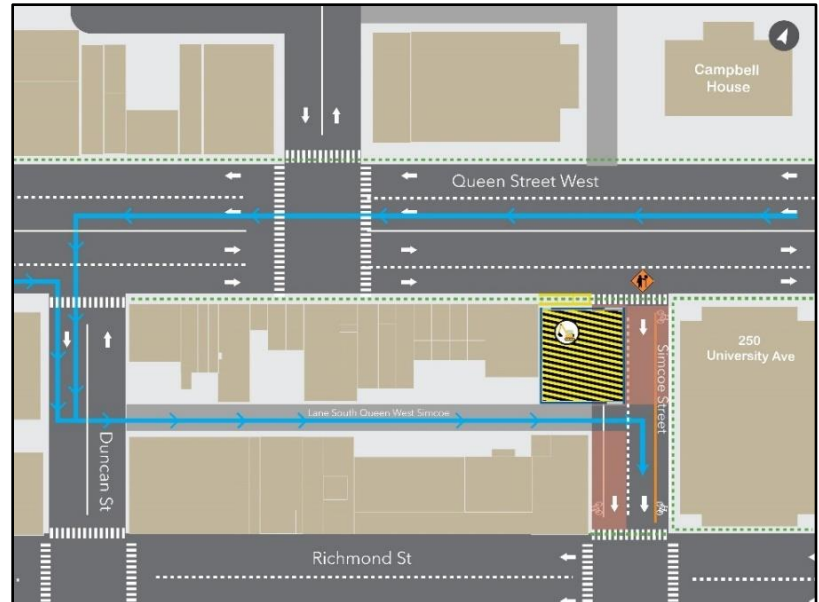

Expected duration: As early as Friday evening at 6:00 p.m. to Monday at 6:00 a.m.

What is happening:

As part of the ongoing construction of the Ontario Line future Osgoode station, crews will be installing a crane at the south site. To do so safely, Simcoe Street will be closed on the dates noted above from Queen Street West to the laneway directly south of the intersection.

What to expect:

- Simcoe Street will be temporarily closed to all traffic from Queen Street West to the laneway located south of the intersection, as shown in the map.
- The closure will take place over three consecutive weekends, beginning as early as Friday at 6 p.m. and opening Monday at 6 a.m.
- Pedestrian access will be maintained on the east side of Simcoe Street and on Queen Street West, with assistance from a flag person.
- During this work, traffic will be detoured to use Duncan Street and the laneway to access Simcoe Street (see map).
- Trucks accessing the construction site will continue to do so from Queen Street West.
- Bicycle lane access to Simcoe Street will be closed from September 27-29 and October 4-6. It may remain open during the closure on October 11-13, if conditions permit.
- Work may be postponed or rescheduled due to unforeseen circumstances.
- All necessary permits have been obtained.
- For more information about upcoming station work please see metrolinx.com/Ontarioline or sign up for the e-newsletter.

About the Ontario Line

- 15.6-kilometre subway line that will make it faster and easier to travel within Toronto and beyond.
- 15 stops and more than 40 connections to other transit, including GO train, subway, LRT, streetcar and bus lines.
- Less than 30 minutes from one end of the line to the other.
- 28,000 fewer car trips each day.