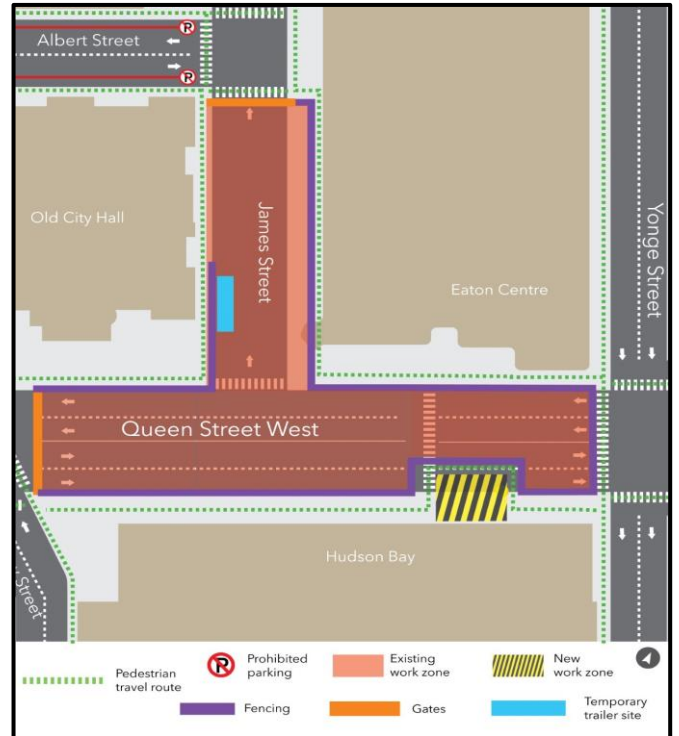

Notice of Pedestrian Crosswalk Closure at Queen Street West

Expected start date: As early as October 25, 2024

What is happening?

- The pedestrian crosswalk between the north and south sides of Queen Street will be closed for safety, as construction work continues in the area.
- Work to close the crosswalk is expected to start overnight on October 25, 2024 with the closure in place as of October 26, 2024.
- This closure will be in place for the duration of construction of the future Queen Station.

What to expect

- As of the evening of October 25, 2024, pedestrians will not be able to cross between the north and south sides of Queen Street West, between Yonge Street and Bay Street.
- Pedestrians can use Yonge Street to cross between the north and south sides of the street.
- Crews will work overnight from 7:00 p.m. to 7:00 a.m. to complete this work, with the newly configured area in place as of the morning of October 26, 2024.
- Wayfinding signage will be in place along the work zone to direct pedestrians in the area.
- All necessary construction permits have been obtained.

About the Ontario Line

- 15.6-kilometre subway line that will make it faster and easier to travel within Toronto and beyond.
- 15 stops and more than 40 connections to other transit, including GO train, subway, LRT, streetcar, and bus lines.
- Less than 30 minutes from one end of the line to the other.
- 28,000 fewer cars on the road each day.