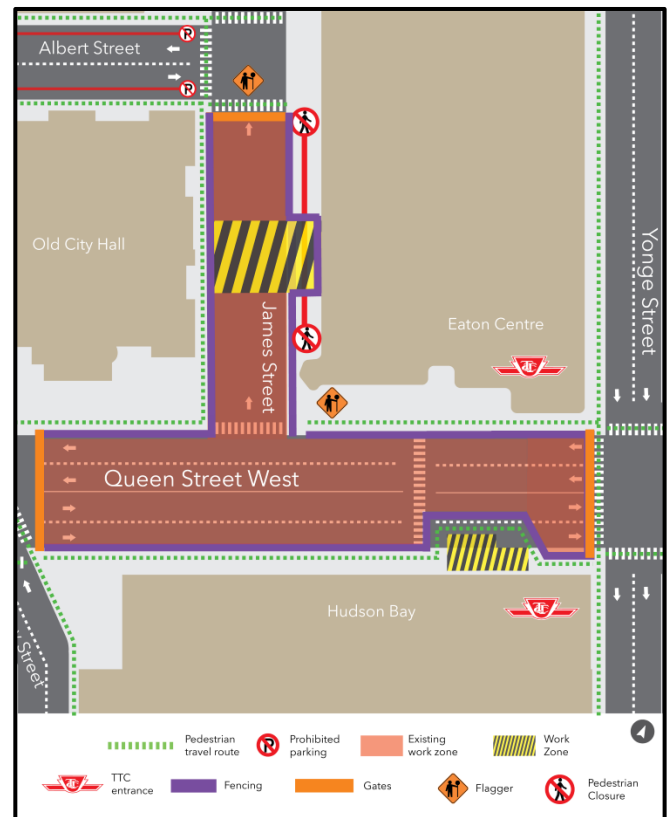

## What is happening?

- Construction is under way for the Ontario Line station at Queen. To conduct utility work, crews require access to the east sidewalk on James Street.
- The east sidewalk on James Street from Albert Street to Queen Street West will be closed nightly during this work, beginning November 14.

## What to expect

- Starting **November 14 at 10:00 p.m.**, the east sidewalk on James Street from Albert to Queen Street West will be closed, as shown on the map.
- The closure will take place nightly for approximately three weeks.
- Flag persons will be onsite to provide direction and ensure safety (refer to map).
- During this time, pedestrians can use the west side of James Street to access Queen Street West.
- Access to the Eaton Centre via Albert Street will remain.
- Crews will work overnight from 10:00 p.m. to 7:00 a.m. to complete this work. Pedestrian access will re-open daily.
- Wayfinding signage will be in place along the work zone to direct pedestrians in the area.
- All necessary construction permits have been obtained.

## About the Ontario Line

- 15.6-kilometre subway line that will make it faster and easier to travel within Toronto and beyond.
- 15 stops and more than 40 connections to other transit, including GO train, subway, LRT, streetcar, and bus lines.
- Less than 30 minutes from one end of the line to the other.
- 28,000 fewer cars on the road each day.