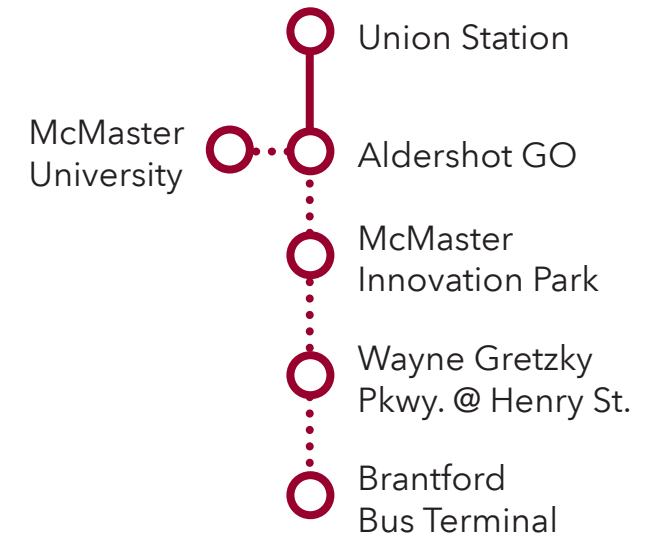

15

Route number
Numéro du trajet

Brantford / Burlington

CONTACT US

1-888-438-6646
416-869-3200
TTY: #711 or call
1-800-855-0511

gotransit.com/schedules

@GOtransitLW
@GOtransitBus

See Something?
Say Something.
24/7 Transit Safety Dispatch:
1-877-297-0642

prestocard.ca

Sign-up for email or
text alerts/ Inscrivez-
vous pour recevoir des
alertes par courriel ou
message texte.
gotransit.com/OnTheGO

Brantford/ Burlington

GO Train and Bus Schedule/
Horaire des trains et des autobus GO

15

Daily / Quotidiennement

Includes GO Bus route 15 /
Inclut le trajet 15 d'autobus GO

Effective / À partir de:

21 DECEMBER
DÉCEMBRE **2024**

How to read our schedules

Step 1

Find the station or terminal you are departing from. Stops are listed across the top in the order they are served.