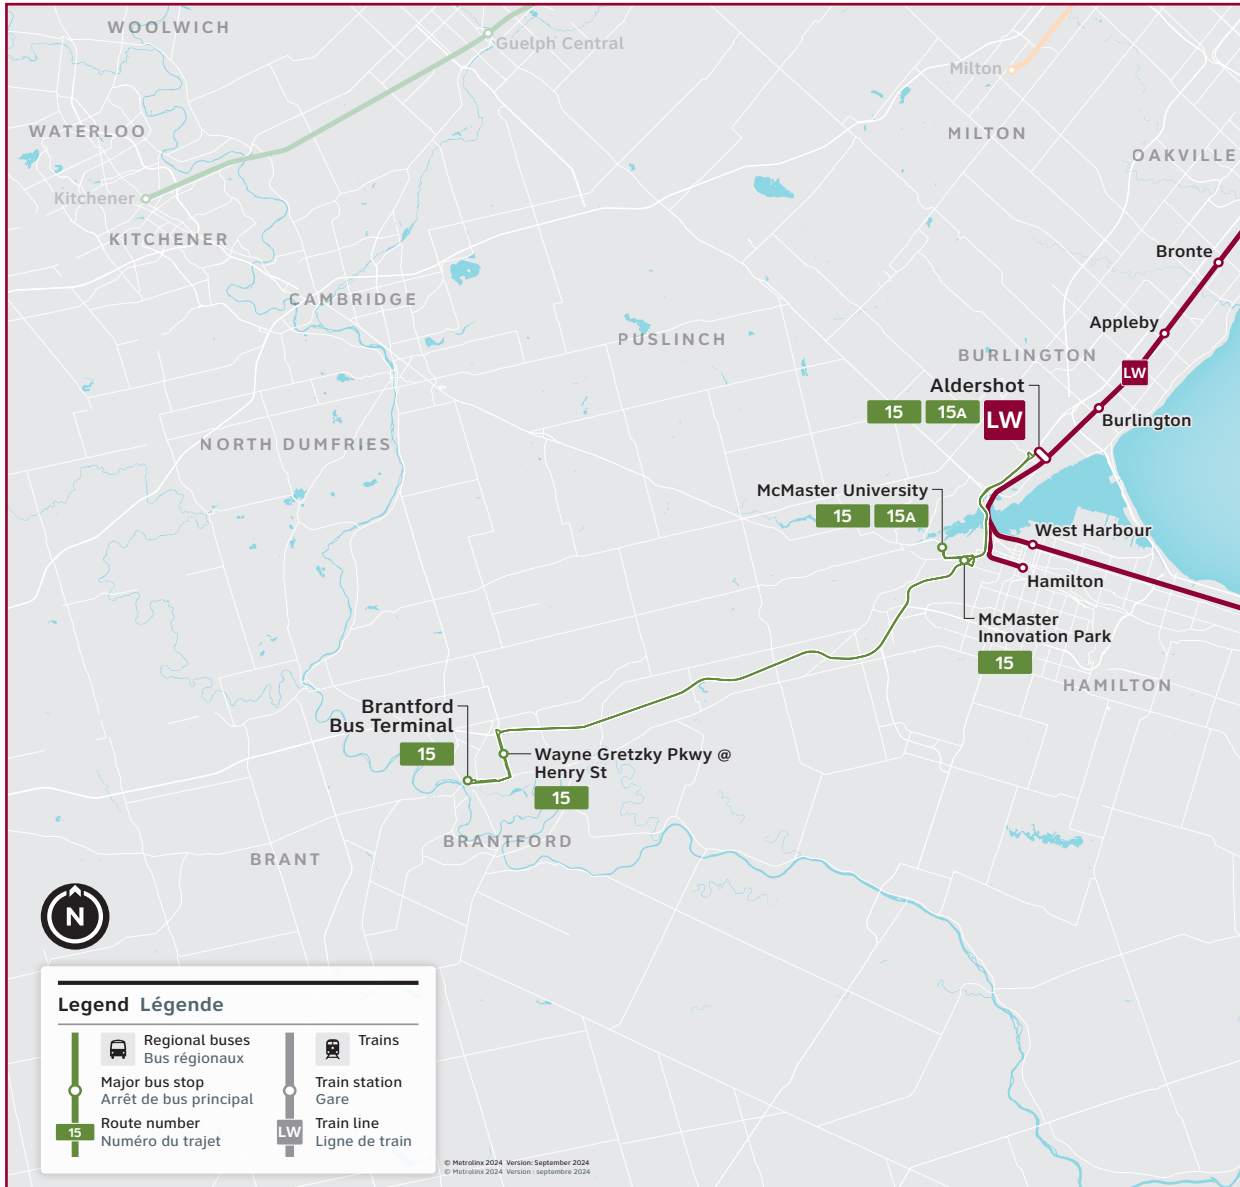

15

Route number
Numéro du trajet

Brantford / Burlington

CONTACT US

1-888-438-6646
416-869-3200
TTY: #711 or call
1-800-855-0511

gotransit.com/schedules

@GOtransitLW
@GOtransitBus

See Something?
Say Something.
24/7 Transit Safety Dispatch:
1-877-297-0642

15

Daily / Quotidiennement

Includes GO Bus route 15 /
Inclut le trajet 15 d'autobus GO

Effective / À partir de:

21 DECEMBER
DÉCEMBRE **2024**

How to read our schedules

Step 1

Find the station or terminal you are departing from. Stops are listed across the top in the order they are served.

Step 2

The upper left corner tells you what day the schedule is for and the direction of travel.

Step 3

Look across the rows for available departure times.

Step 4

Not all trains or buses stop at every station. If you see → the train or bus will not stop at that station.

Schedule times shown in 24-hour clock

Midnight to noon
00 01 - 12 00
Noon to midnight
12 01 - 24 00

Legend

 Train trips

 Bus trips

→ Trip does not serve this location.

↓ Check below for connecting trips.

 GO Train service is accessible to passengers using mobility devices at this location.