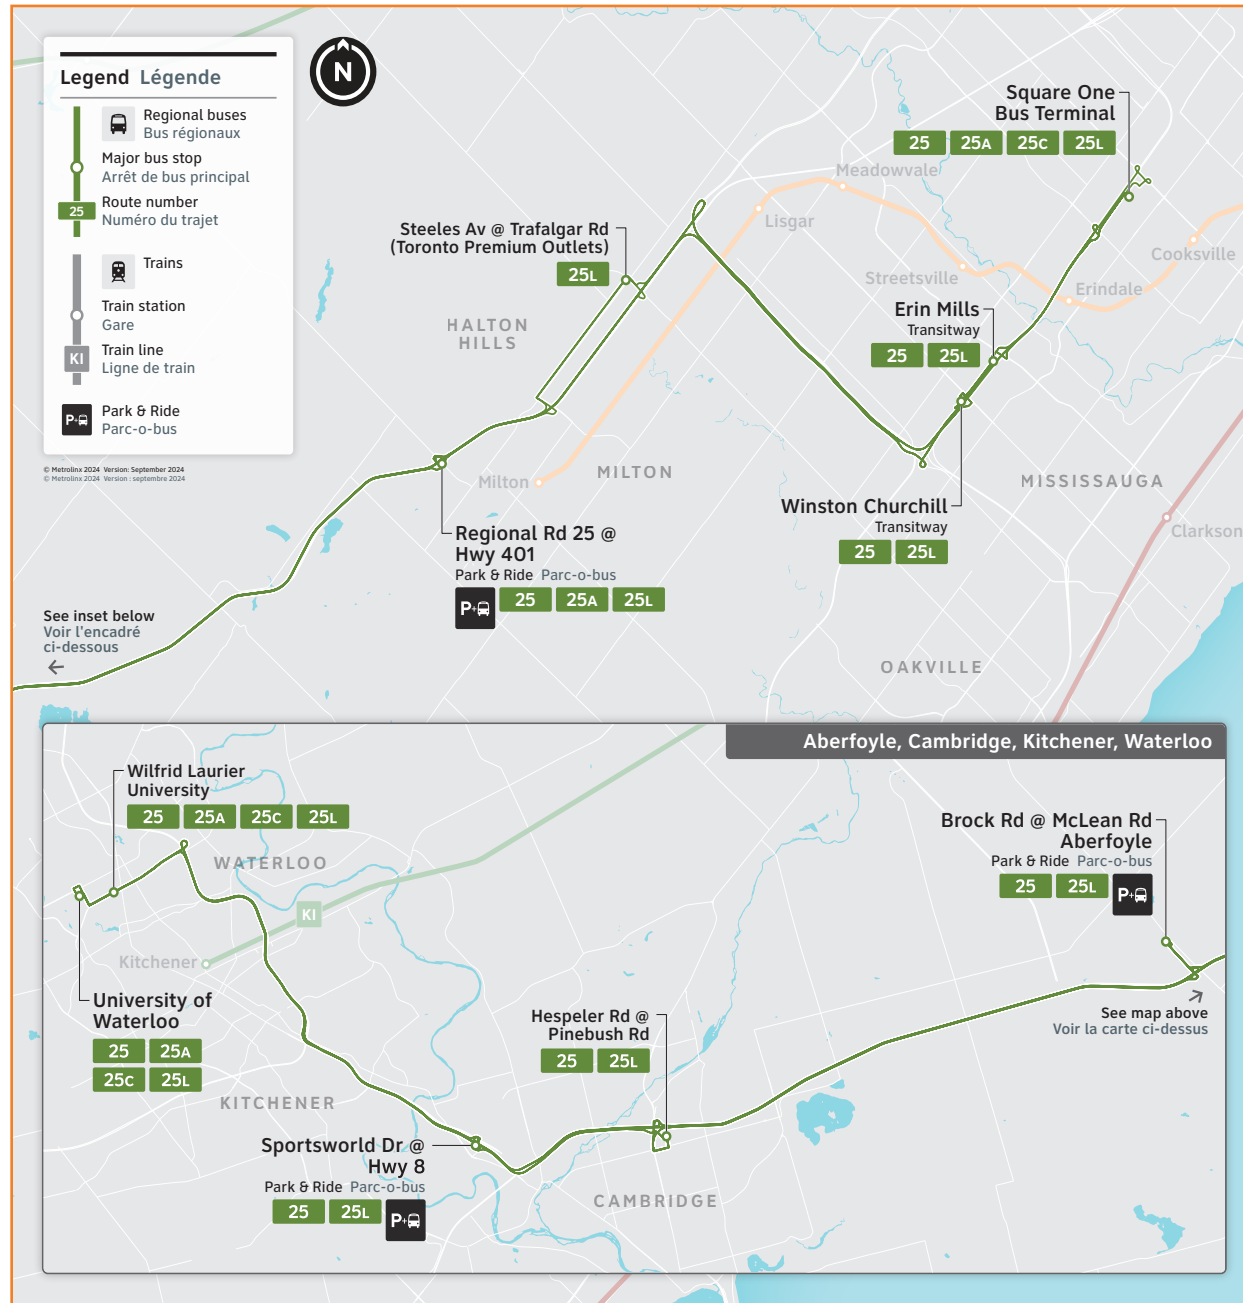

# 25

Route number  
Numéro du trajet

## Waterloo/Mississauga

### Daily / Quotidiennement

Includes GO Bus routes 25 / Inclut les trajets 25 d'autobus GO

Effective / À partir de:

**21** DECEMBER / DÉCEMBRE **2024**

## Legend

-  Bus trips
-  Trip does not serve this location.
-  GO Bus service is accessible to passengers using mobility devices at this location.
-  Parking available.