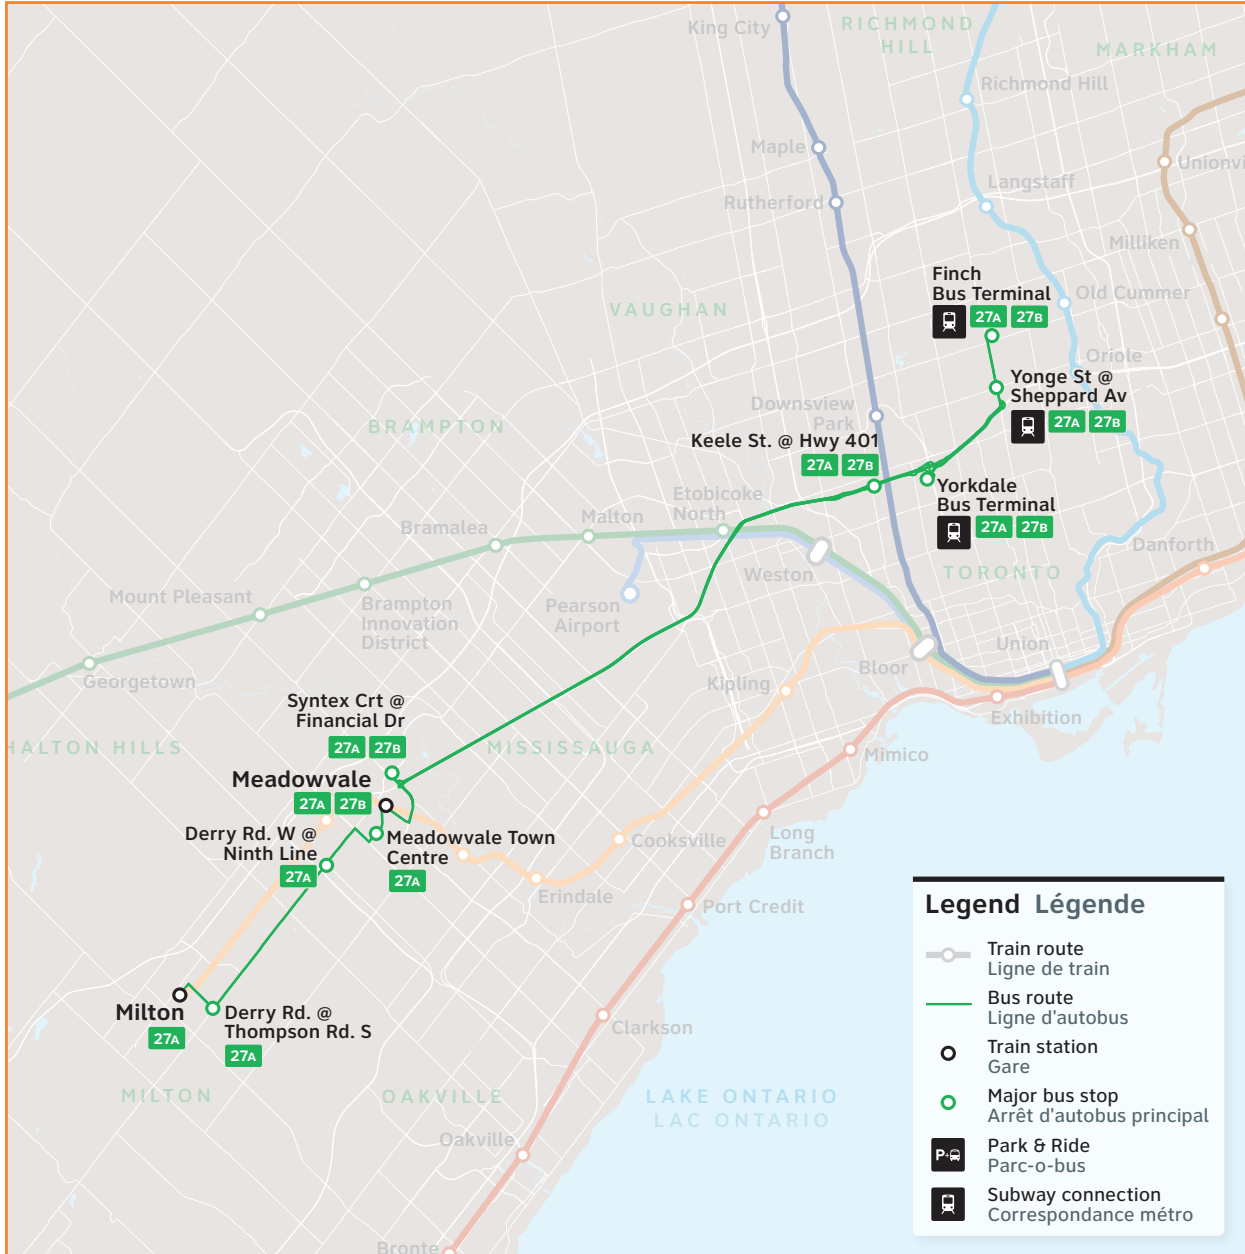

27

Route number
Nombre d'itinéraire

Milton/North York

CONTACT US

1-888-438-6646
416-869-3200
TTY: #711 or call
1-800-855-0511

gotransit.com/schedules

@GOtransitBus

See Something?
Say Something.
24/7 Transit Safety Dispatch:
1-877-297-0642

27

Daily / Quotidiennement

Includes GO Bus routes 27 / Inclut les routes 27 d'autobus GO

Effective / À partir de:

21 DECEMBER / DÉCEMBRE **2024**

How to read our schedules

Step 1

Find the station or terminal you are departing from. Stops are listed across the top in the order they are served.

Schedule times shown in 24-hour clock

Midnight to noon
00 01 - 12 00
Noon to midnight
12 01 - 24 00

Legend

 Bus trips

→ Trip does not serve this location.

 GO Bus service is accessible to passengers using mobility devices at this location.