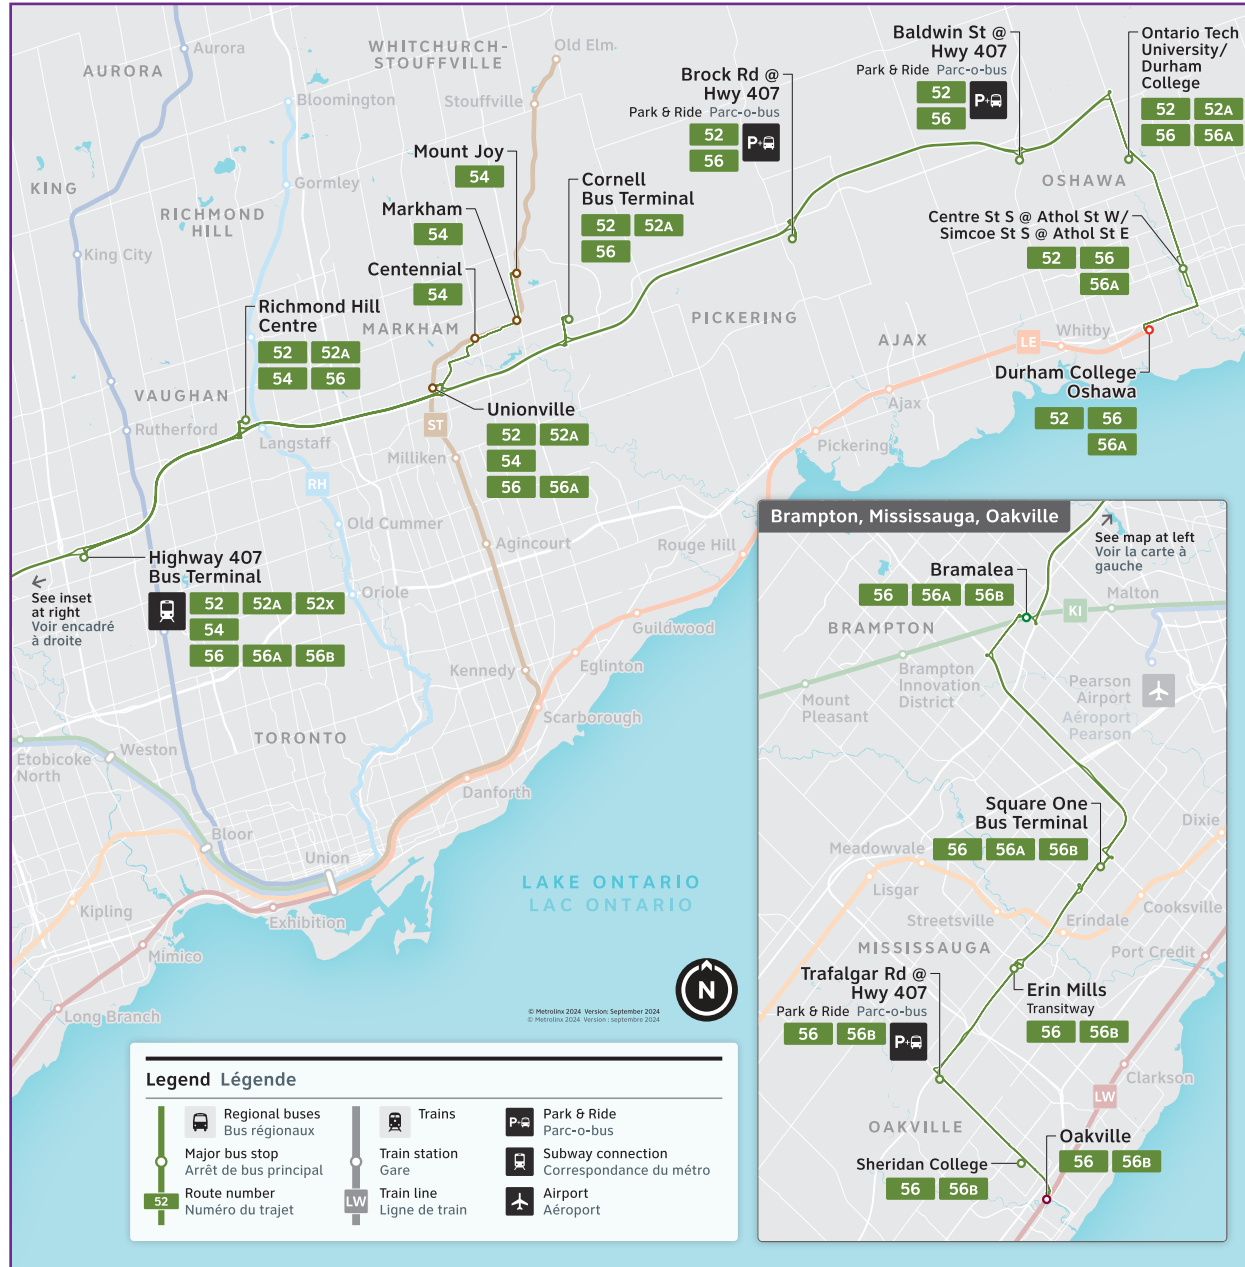

52-54-56

Oshawa/Oakville

Route number
Numéro du trajet

CONTACT US

1-888-438-6646
416-869-3200
TTY: #711 or call
1-800-855-0511

gotransit.com/schedules

@GOtransitBus

See Something?
Say Something.
24/7 Transit Safety Dispatch:
1-877-297-0642

prestocard.ca

Sign-up for email or
text alerts/ Inscrivez-
vous pour recevoir des
alertes par courriel ou
message texte.
gotransit.com/OnTheGO

Oshawa/ Oakville

GO Bus Schedule/
Horaire des autobus GO

- Oshawa
- Whitby
- Pickering
- Markham
- Richmond Hill
- Hwy. 407 Bus Terminal
- Brampton
- Mississauga
- Oakville

Daily / Quotidiennement

Includes GO Bus routes 52, 54,
56 / Inclut les trajets 52, 54, 56
d'autobus GO

Effective / À partir de:

21 DECEMBER
DÉCEMBRE **2024**

How to read our schedules

Step 1

Find the station or terminal you are departing from. Stops are listed across the top in the order they are served.

Schedule times shown in 24-hour clock

Midnight to noon
00 01 - 12 00
Noon to midnight
12 01 - 24 00

Legend

 Bus trips

→ Trip does not serve this location.

 GO Bus service is accessible to passengers using mobility devices at this location.