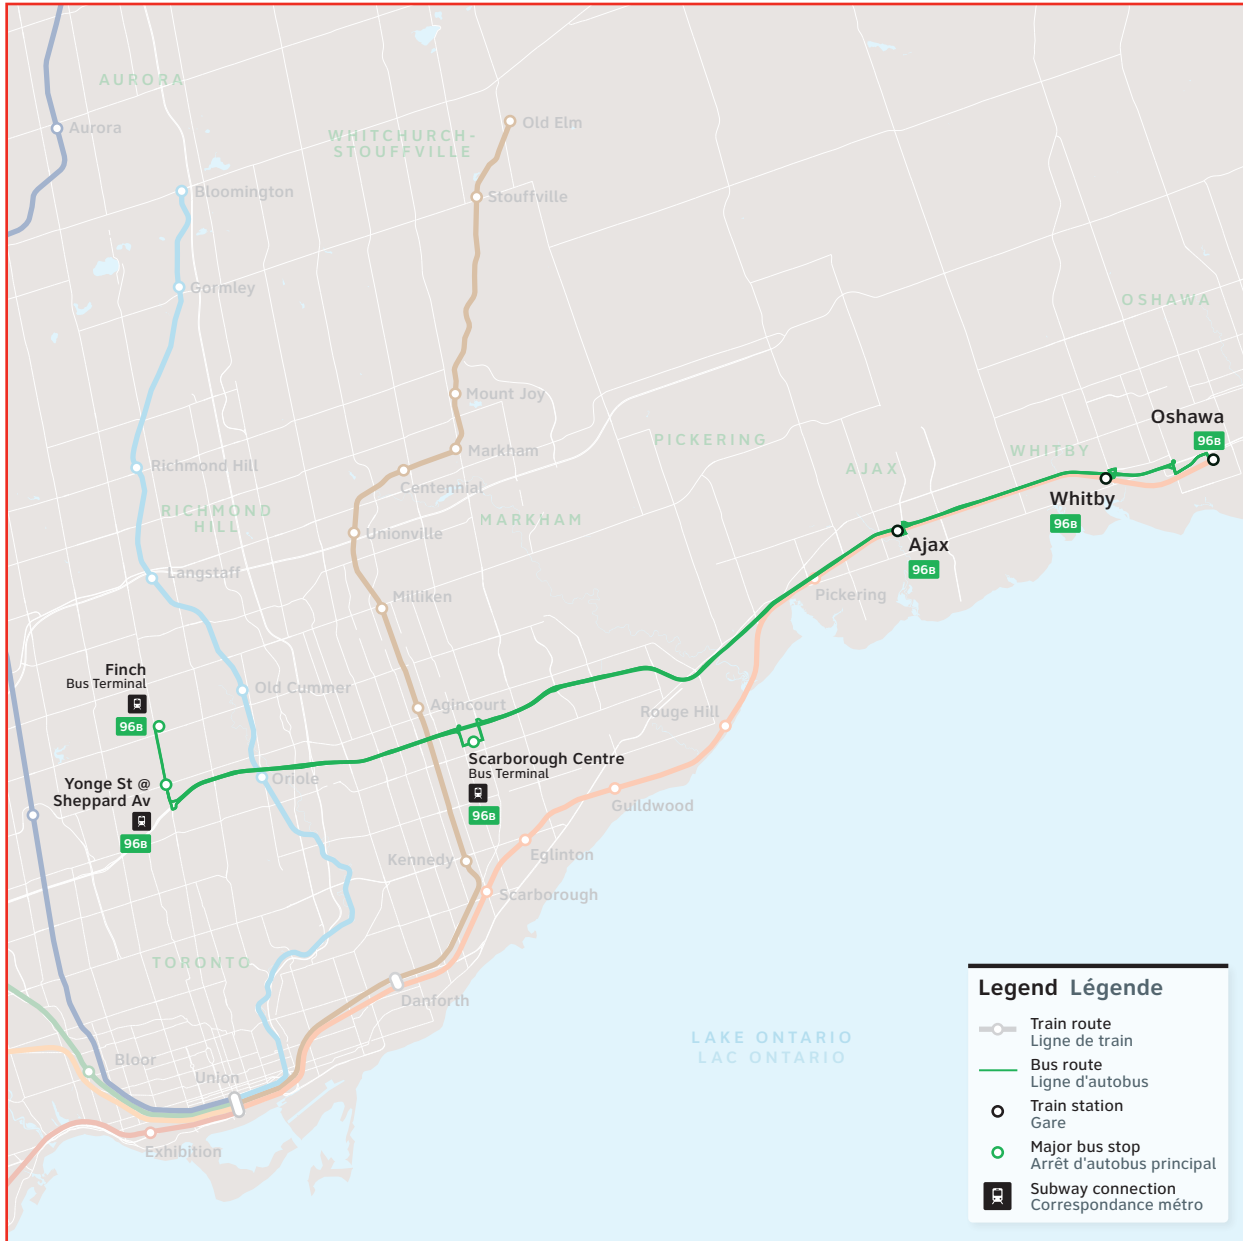

96 Route number
Nombre d'itinéraire

Oshawa/Finch Express

CONTACT US

1-888-438-6646
416-869-3200
TTY/ATS:
1-800-387-3652

gotransit.com/schedules

@GOtransitBus

See Something?
Say Something.
24/7 Transit Safety Dispatch:
1-877-297-0642

96

- Finch Bus Terminal
- Yonge St. @ Sheppard
- Scarborough Town Centre
- Ajax GO
- Whitby GO
- DC Oshawa GO

Daily / Quotidiennement
Includes GO Bus routes 96/ Inclut
les routes 96 d'autobus GO

Effective / À partir de:

21 DECEMBER
DÉCEMBRE **2024**

How to read our schedules

Step 1

Find the station or terminal you are departing from. Stops are listed across the top in the order they are served.

Step 2

The top of the schedule tells you what day the schedule is for and the direction of travel.