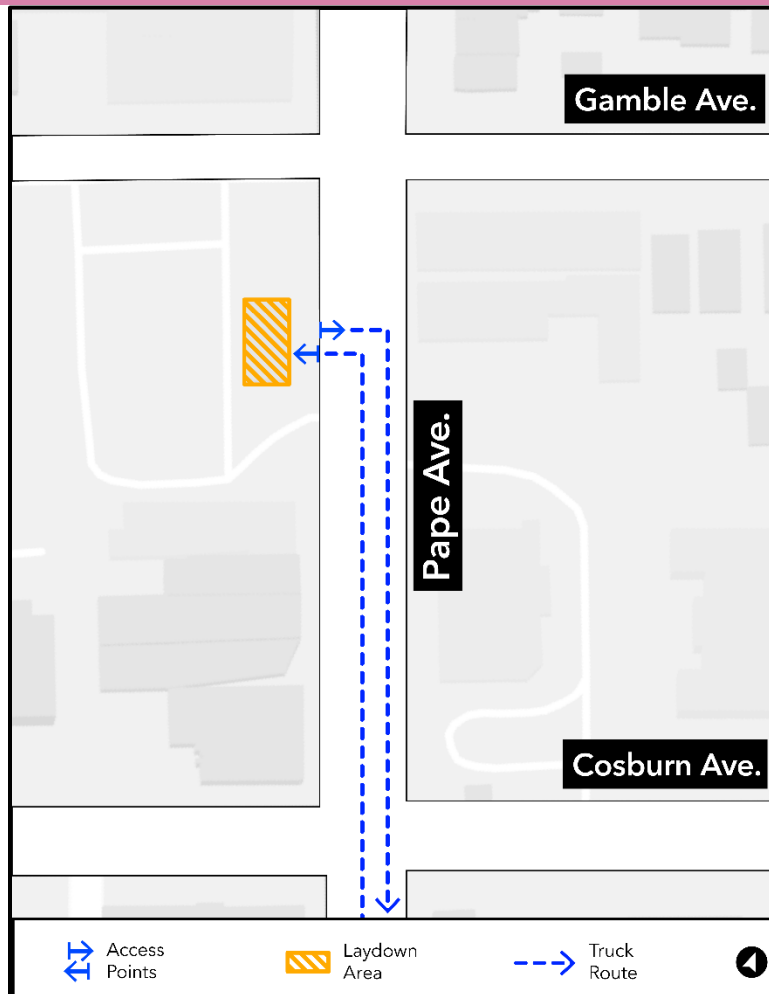

# Laydown Area Near Pape and Cosburn

**Expected duration:** Winter 2024 to Summer 2025

**Hours of site operation:** Monday to Saturday between 7 a.m. to 7 p.m.

## What is happening?

- Starting in late November 2024, 1052 Pape Avenue will be used as a laydown area for construction works at Pape and Danforth until June 2025. The site will be accessed daily between 7:00 a.m. and 7:00 p.m., except on Sundays. The laydown area will be used primarily to store rebar cages. Trucks will enter and exit through Pape Avenue. There will be no staging area for trucks as they will only be passing through.
- Once the support of excavation work is complete, the site will transition to use for Cosburn Station construction. A separate notice regarding works in the area will be issued at that time.

## What to expect

- Short-term traffic interruptions can be expected while trucks and equipment enter and exit work zones; traffic control personnel will be present to direct vehicles and pedestrians. Trucks will enter and exit the site via Pape Ave. Access and exit points are indicated on the map with blue arrows.
  - Construction equipment and materials will be secured within the work zones.
  - Signage and safety barriers will be in place to delineate work zones.

### Thornccliffe Park:

East York Town Centre

45 Overlea Blvd., Toronto, ON M4H 1C3

Unit 153 (across from the Rogers store)

General hours:

Monday – Friday, 9 a.m. – 5 p.m.