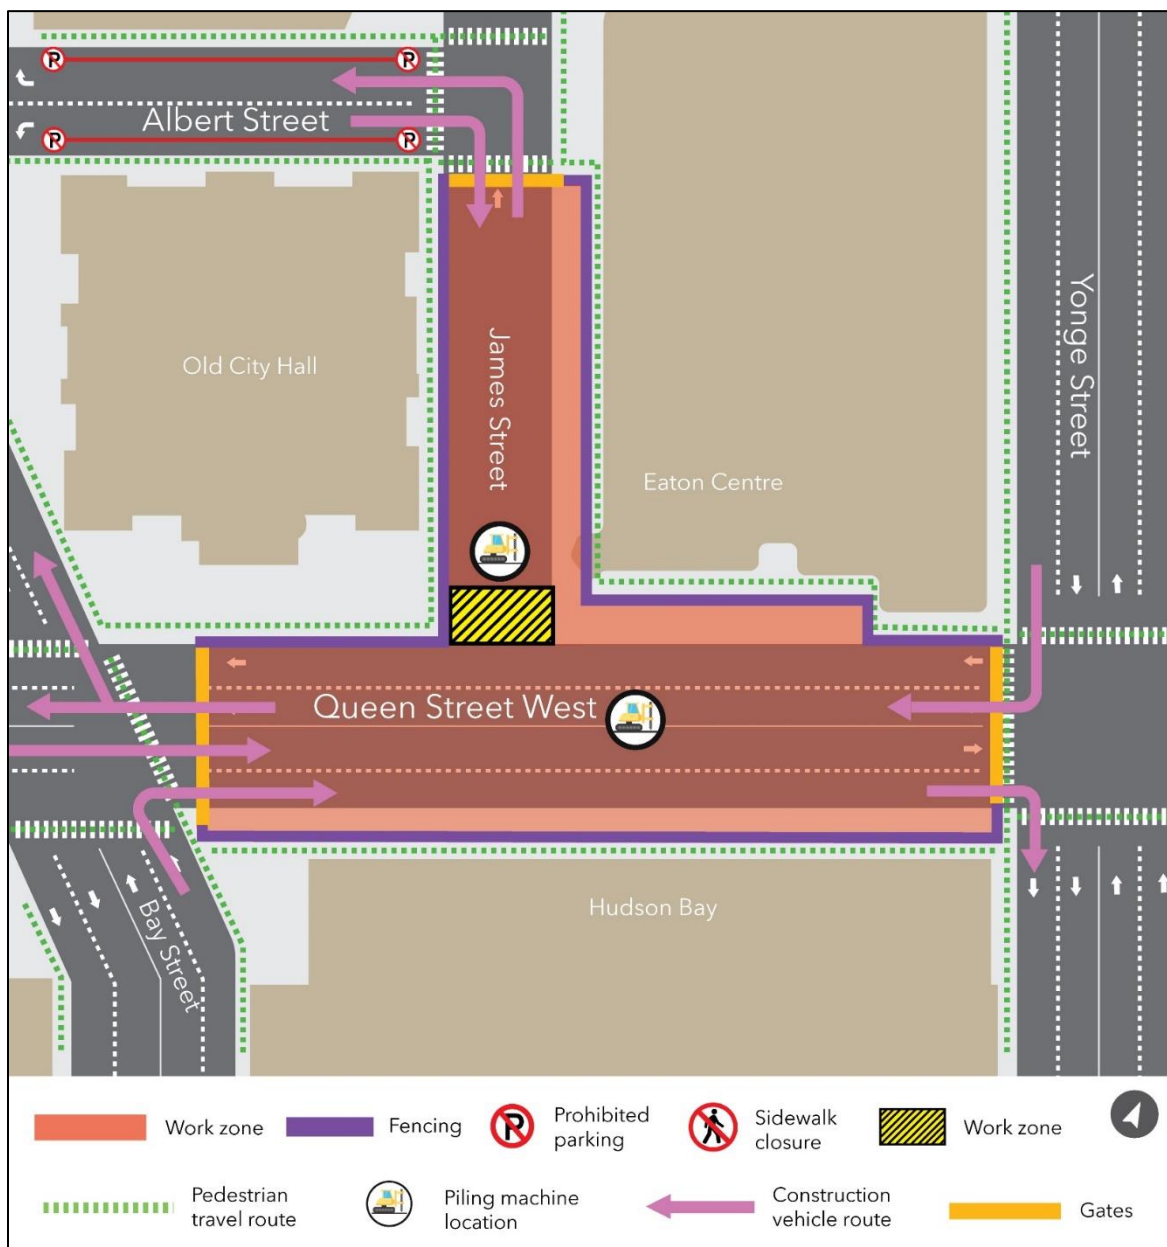

Cable relocation work at James Street and Queen Street West

Expected start date: As early as December 16, 2024

Duration: Up until December 20, 2024.

Hours of work: Weekdays from 8:00 a.m. to 5:00 p.m.

Map of Work Area

What is happening?

- To facilitate ongoing construction of the new Ontario Line subway interchange station at Queen Station, crews must shift the existing underground cables in proximity to James Street that conflict with footprint of the future station.
- Hydrovac trucks will assist in the process, removing debris from the work area as crews relocate the cables to their new locations.
- Work will take place within the existing closed worksite and no pedestrian or traffic impacts are expected.

What to expect

- There will be noise from hydrovac trucks as they assist in the cable relocation process.
- Ongoing construction activities will continue within the existing Queen Station work zone, including piling, trucks entering and exiting, and crews moving equipment.
- This work will **not impact** pedestrian access to the James Street crossing that is currently being maintained as follows:
 - weeknights from 5:00 p.m. to 11:00 p.m.
 - Saturdays, Sundays, and Statutory holidays from 8:00 a.m. until 11:00 p.m.

About the Ontario Line

- 15.6-kilometre subway line that will make it faster and easier to travel within Toronto and beyond.
- 15 stops and more than 40 connections to other transit, including GO train, subway, LRT, streetcar, and bus lines.
- Less than 30 minutes from one end of the line to the other.
- 28,000 fewer car trips each day.