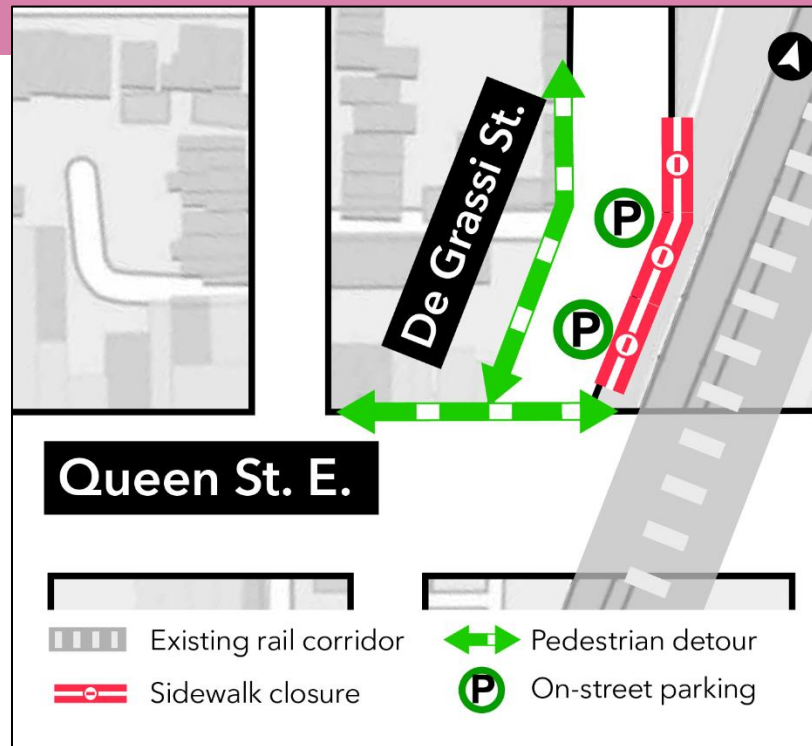

Sidewalk Closure at De Grassi Street

Expected start date: As early as Wednesday, December 18, 2024

Expected duration: For approximately eight months

What is happening?

- As early as Wednesday, December 18, 2024, the sidewalk on the east side of De Grassi Street between Queen Street East and Bruce Mackey Park will be closed to prepare for piling and access road construction.
- The sidewalk closure will remain in place for approximately eight months.
- **All traffic lanes will be maintained and all street parking on De Grassi Street will remain open. All sidewalks on Queen Street East will be open.**
- Concrete blocks and wood hoarding will be installed along the east sidewalk on De Grassi Street to separate the rail corridor. Installation will take place during the daytime. The installation work will take approximately one day to complete.

What to expect

- The sidewalk on the east side of De Grassi Street will be closed.
- A temporary four-metre-tall barrier made of concrete blocks and wood will be installed along the sidewalk
- Advance signage will be in place to notify pedestrians of the closure.

About the project

- 15.6-kilometre subway line that will make it faster and easier to travel within Toronto and beyond.
- 15 stops and more than 40 transit connections, including GO, TTC, and more.
- Approximately 30 minutes from one end of the line to the other.
- 28,000 fewer cars on the road each day.