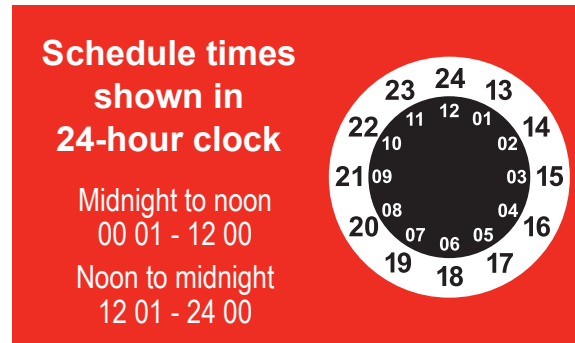

How to read our schedules

Step 1

Find the station or terminal you are departing from. Stops are listed across the top in the order they are served.

Step 2

The upper left corner tells you what day the schedule is for and the direction of travel.

Step 3

Look across the rows for available departure times.

Step 4

Not all trains or buses stop at every station. If you see → the train or bus will not stop at that station.

Comment lire nos horaires

Étape 1

Trouvez votre gare ou terminus de départ. La liste des arrêts est donnée en haut dans l'ordre dans lequel ils sont desservis.

Étape 2

Le coin supérieur gauche vous indique le jour pour lequel l'horaire est donné et la direction de circulation.

Étape 3

Regardez dans les rangées pour obtenir les heures de départ offertes.

Étape 4

Les trains ou les autobus ne s'arrêtent pas tous à chaque gare. Si vous voyez le symbole → le train ou l'autobus ne s'arrêtera pas à cette gare.