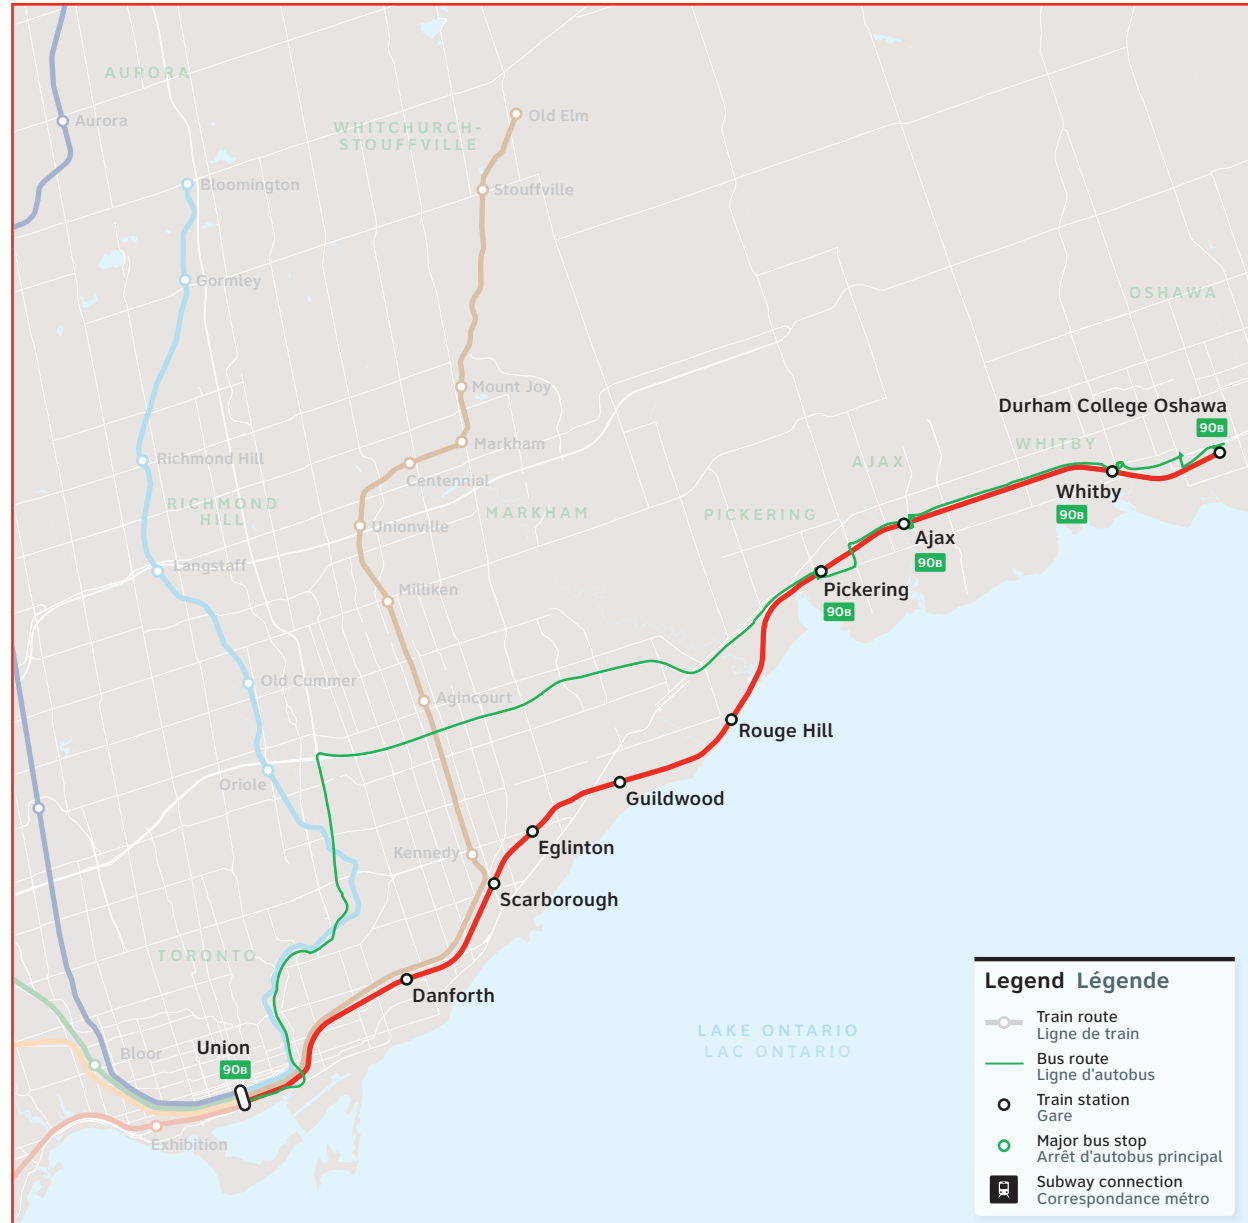

# 90B

Route numbers  
Numéros des trajets

## Lakeshore East

# Lakeshore East

GO Train and Bus Schedule/  
Horaire des trains et des autobus GO

- Durham College Oshawa GO
- Whitby GO
- Ajax GO
- Pickering GO
- Rouge Hill GO
- Guildwood GO
- Eglinton GO
- Scarborough GO
- Danforth GO
- Union Station