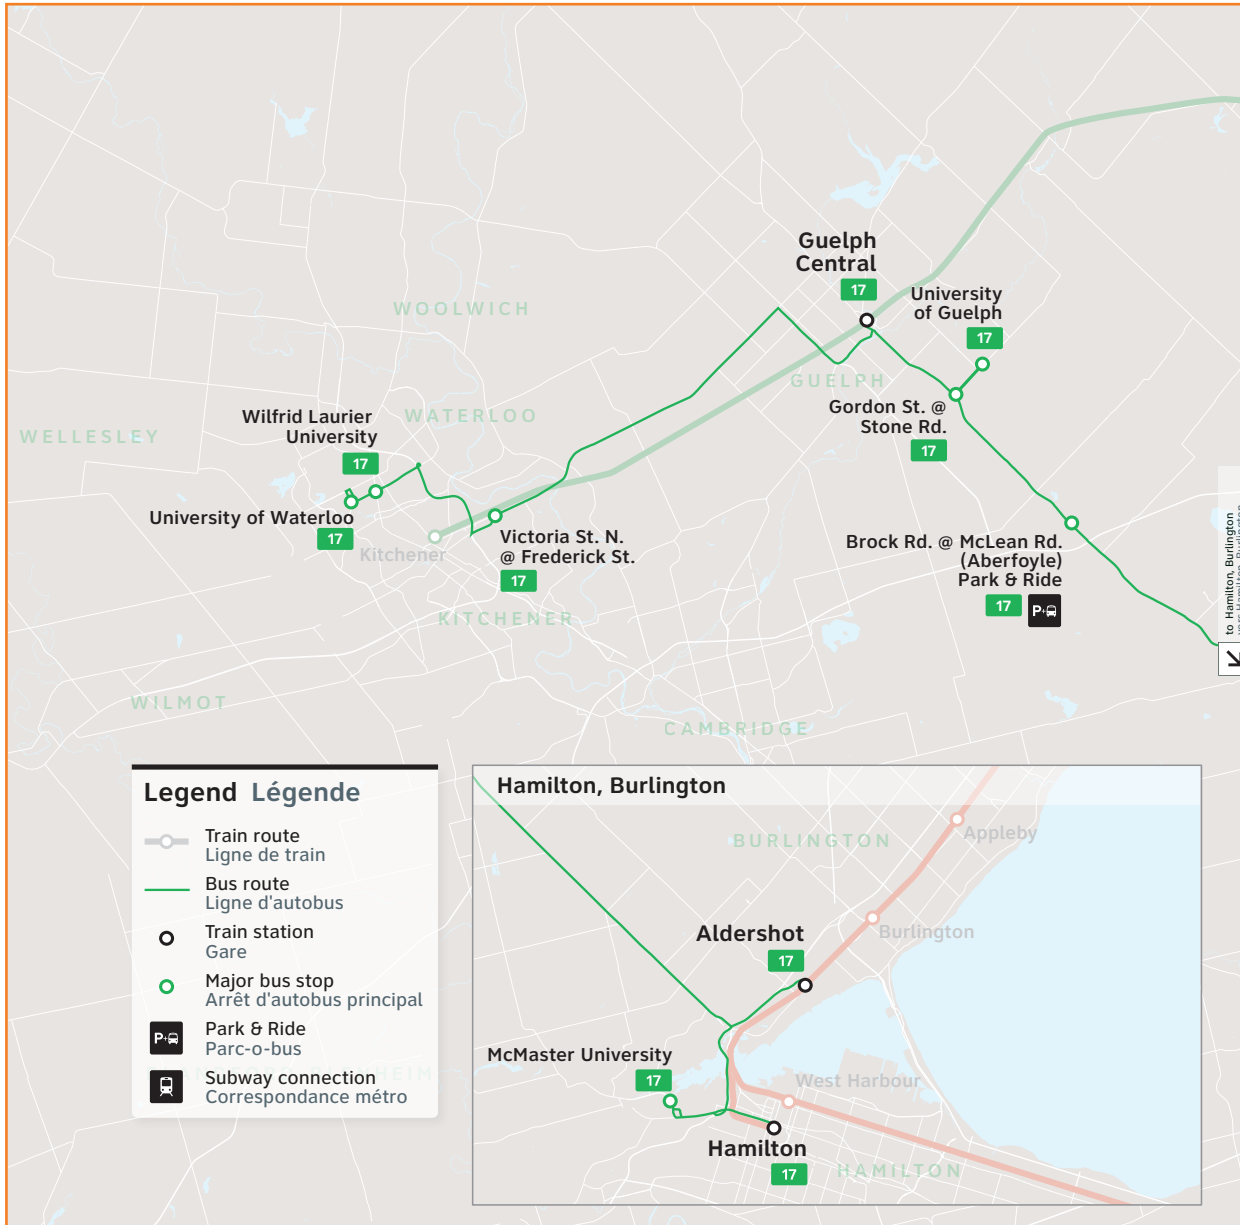

# 17

Route number  
Nombre d'itinéraire

## Waterloo/Hamilton

## Waterloo/ Hamilton

GO Bus Schedule/  
Horaire des autobus GO

17

- University of Waterloo
- Wilfrid Laurier University
- Victoria St. @ Frederick St.
- Guelph Central GO
- University of Guelph
- Brock Rd. @ McLean Rd.
- Aldershot GO
- McMaster University
- Hamilton GO Centre