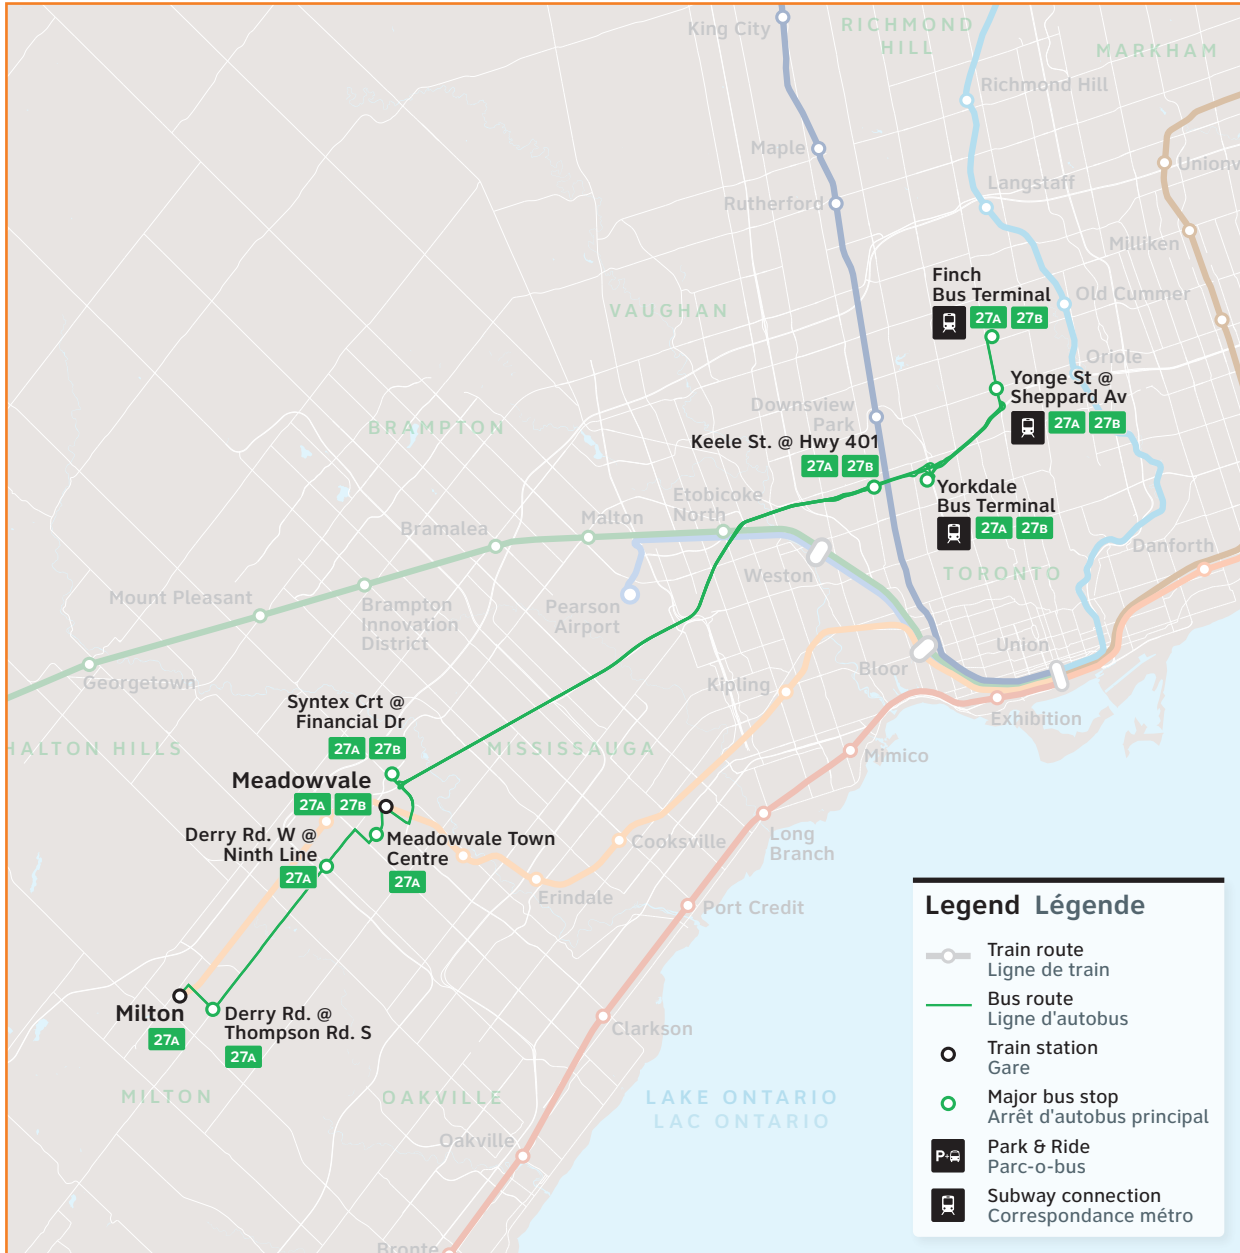

27

Route number
Nombre d'itinéraire

Milton/North York

CONTACT US

1-888-438-6646
416-869-3200
TTY: #711 or call
1-800-855-0511

gotransit.com/schedules

@GOtransitBus

See Something?
Say Something.
24/7 Transit Safety Dispatch:
1-877-297-0642

prestocard.ca

Sign-up for email or
text alerts/ Inscrivez-
vous pour recevoir des
alertes par courriel ou
message texte.
gotransit.com/OnTheGO

Milton/ North York

GO Bus Schedule/
Horaire des autobus GO

- Finch Bus Terminal
- York Mills Bus Terminal
- Yorkdale Bus Terminal
- Keele @ Hwy.401
- Meadowvale Business Park
- Erin Mills Pkwy/ Miss. Rd.
- Meadowvale GO
- Meadowvale Town Centre
- Derry @ 9th Line
- Derry @ Thompson
- Milton GO

27

Daily / Quotidiennement

Includes GO Bus routes 27 / Inclut les routes 27 d'autobus GO

Effective / À partir de:
4 JANUARY
JANVIER **2025**

How to read our schedules

Step 1

Find the station or terminal you are departing from. Stops are listed across the top in the order they are served.

Schedule times shown in 24-hour clock

Midnight to noon
00 01 - 12 00
Noon to midnight
12 01 - 24 00

Legend

 Bus trips

→ Trip does not serve this location.

 GO Bus service is accessible to passengers using mobility devices at this location.