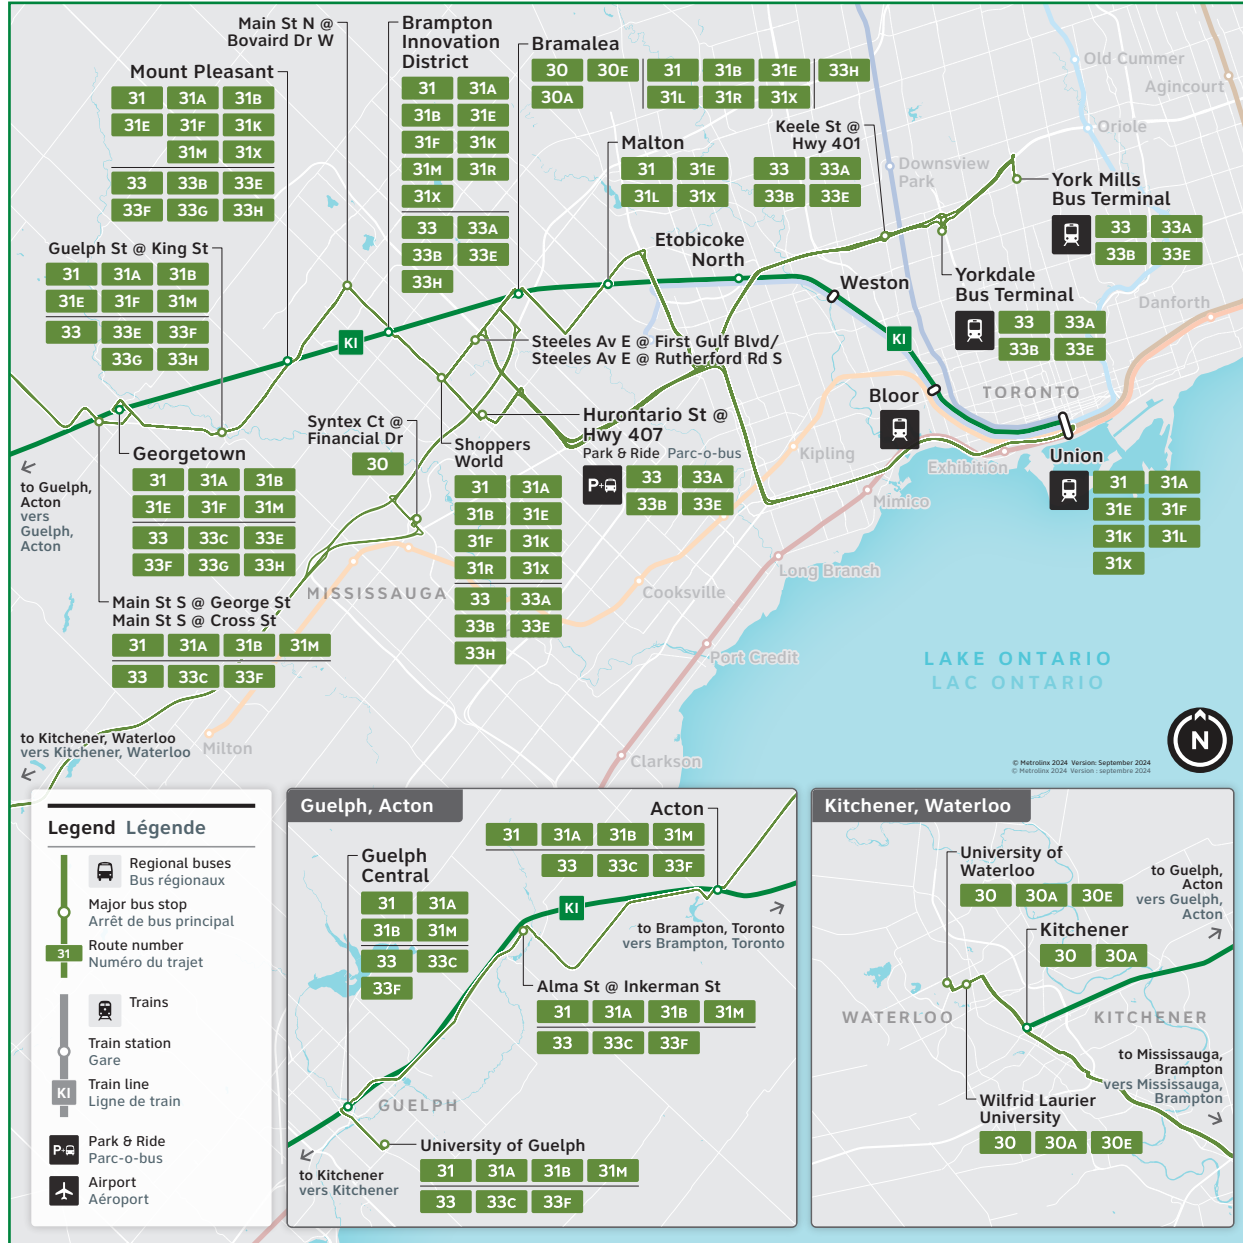

# 30-31-33

Route number  
Numéro du trajet

## Kitchener

### Daily / Quotidiennement

Includes GO Bus routes 30, 31, and 33 / Inclut les trajets 30, 31, et 33 d'autobus GO

Effective / À partir de:  
**4 JANUARY 2025**  
JANVIER

## Legend

 Train trips

 Bus trips

→ Trip does not serve this location.

↓ Check below for connecting trips.

 GO Train service is accessible to passengers using mobility devices at this location.

 GO Bus service is accessible to passengers using mobility devices at this location.