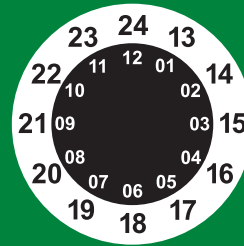

### Step 2

The upper left corner tells you what day the schedule is for and the direction of travel.

### Step 3

Look across the rows for available departure times.

### Schedule times shown in 24-hour clock

Midnight to noon  
00 01 - 12 00  
Noon to midnight  
12 01 - 24 00