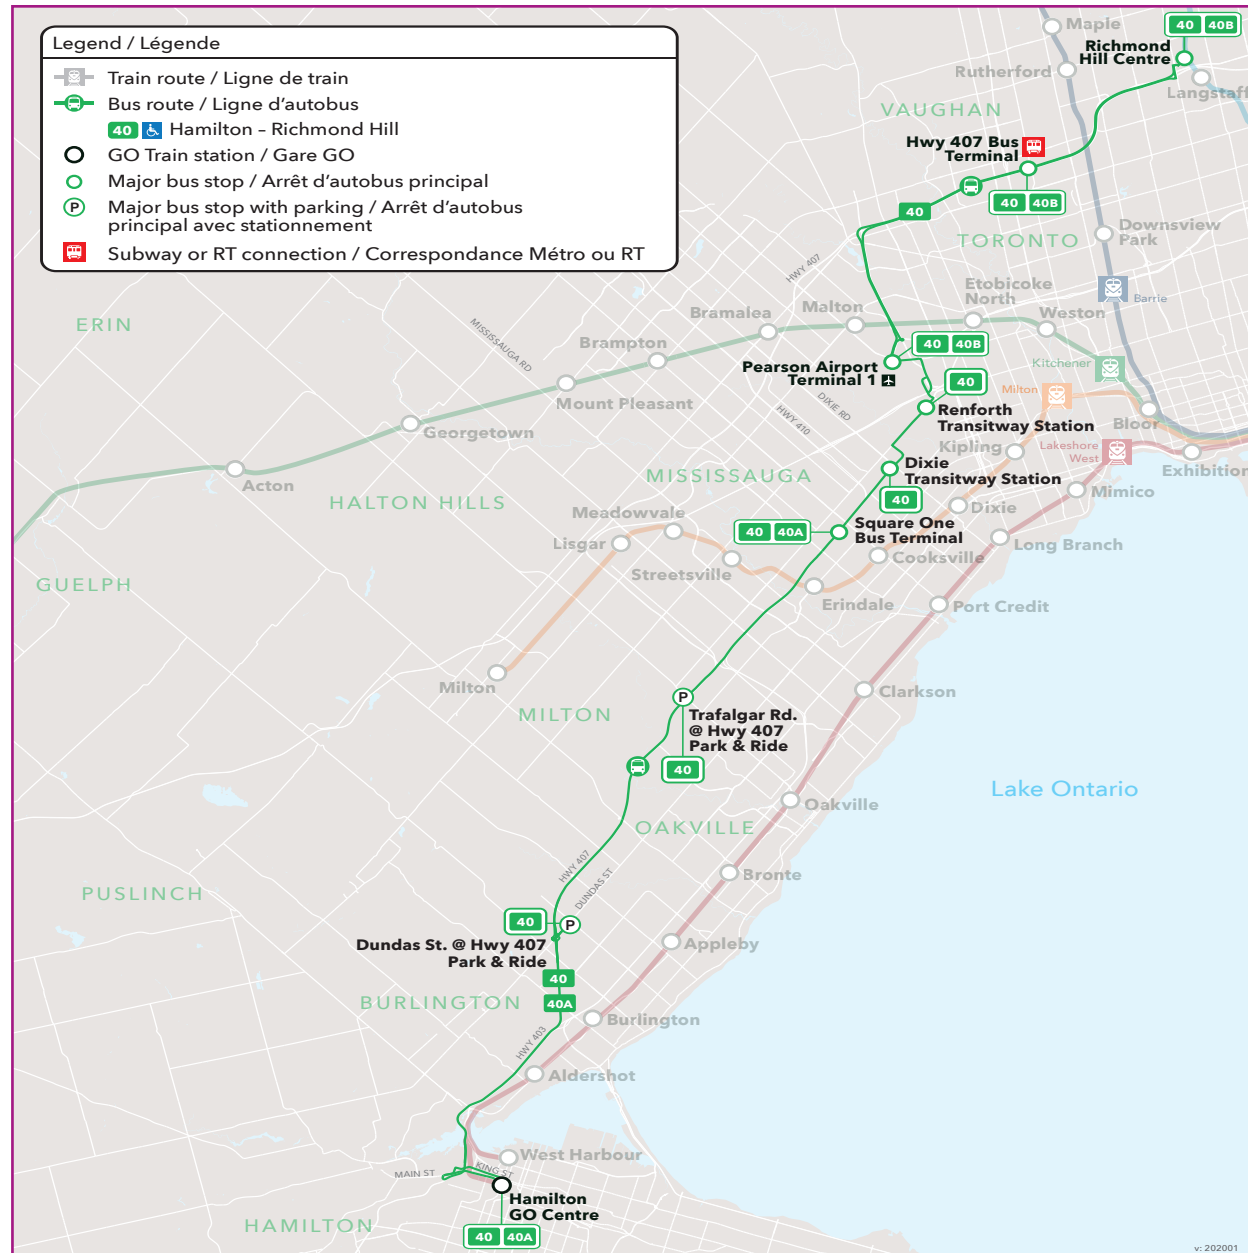

40

Route number
Nombre d'itinéraire

Hamilton/Richmond Hill

CONTACT US

- 1-888-438-6646
416-869-3200
TTY: #711 or call
1-800-855-0511
- gotransit.com/schedules
- @GOtransitBus
- See Something?
Say Something.
24/7 Transit Safety Dispatch:
1-877-297-0642
- prestocard.ca
- Sign-up for email or text alerts/ Inscrivez-vous pour recevoir des alertes par courriel ou message texte.
gotransit.com/OnTheGO

Hamilton/ Richmond Hill

GO Bus Schedule/
Horaire des autobus GO

- Richmond Hill Centre
- Hwy. 407 Bus Terminal
- Pearson Airport Terminal 1
- Renforth Transitway Station
- Dixie Transitway Station
- Square One
- Trafalgar Rd. @ Hwy.407
- Dundas St. @ Hwy. 407
- Hamilton GO Centre

40

Daily / Quotidiennement
Includes GO Bus routes 40 / Inclut les routes 40 d'autobus GO

Effective / À partir de:
4 JANUARY
JANVIER **2025**

How to read our schedules

Step 1

Find the station or terminal you are departing from. Stops are listed across the top in the order they are served.

Step 2

The upper left corner tells you what day the schedule is for and the direction of travel.

Step 3

Look across the rows for available departure times.

Step 4

Not all trains or buses stop at every station. If you see → the train or bus will not stop at that station.