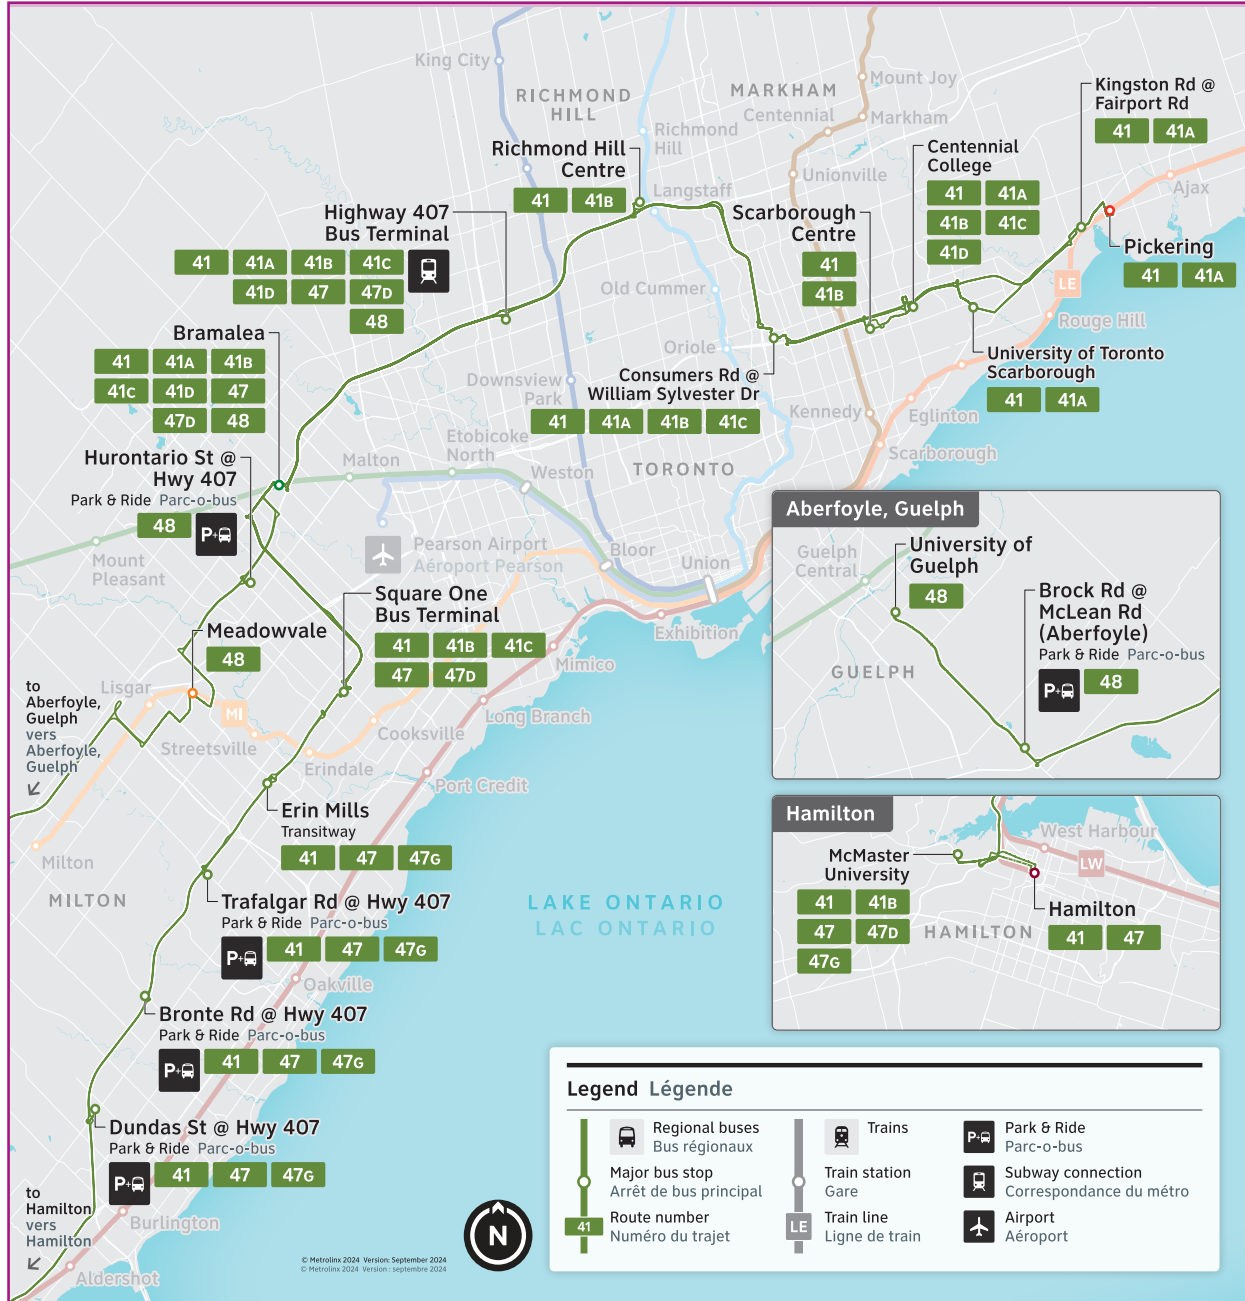

41-47-48

Hamilton/Pickering

Route number
Numéro du trajet

CONTACT US

1-888-438-6646
416-869-3200
TTY: #711 or call
1-800-855-0511

gotransit.com/schedules

@GOtransitBus

See Something?
Say Something.
24/7 Transit Safety Dispatch:
1-877-297-0642

- Hamilton
- Burlington
- Oakville
- Mississauga
- Brampton
- Vaughan
- Richmond Hill
- Scarborough
- Pickering

Daily / Quotidiennement
Includes GO Bus routes 41, 47,
48 / Inclut les trajets 41, 47, 48
d'autobus GO

Effective / À partir de:
4 JANUARY
JANVIER **2025**

How to read our schedules

Step 1

Find the station or terminal you are departing from. Stops are listed across the top in the order they are served.

Step 2

Schedule times shown in 24-hour clock

Midnight to noon
00 01 - 12 00
Noon to midnight
12 01 - 24 00

Legend

 Bus trips

→ Trip does not serve this location.

 GO Bus service is accessible to passengers using mobility devices at this location.