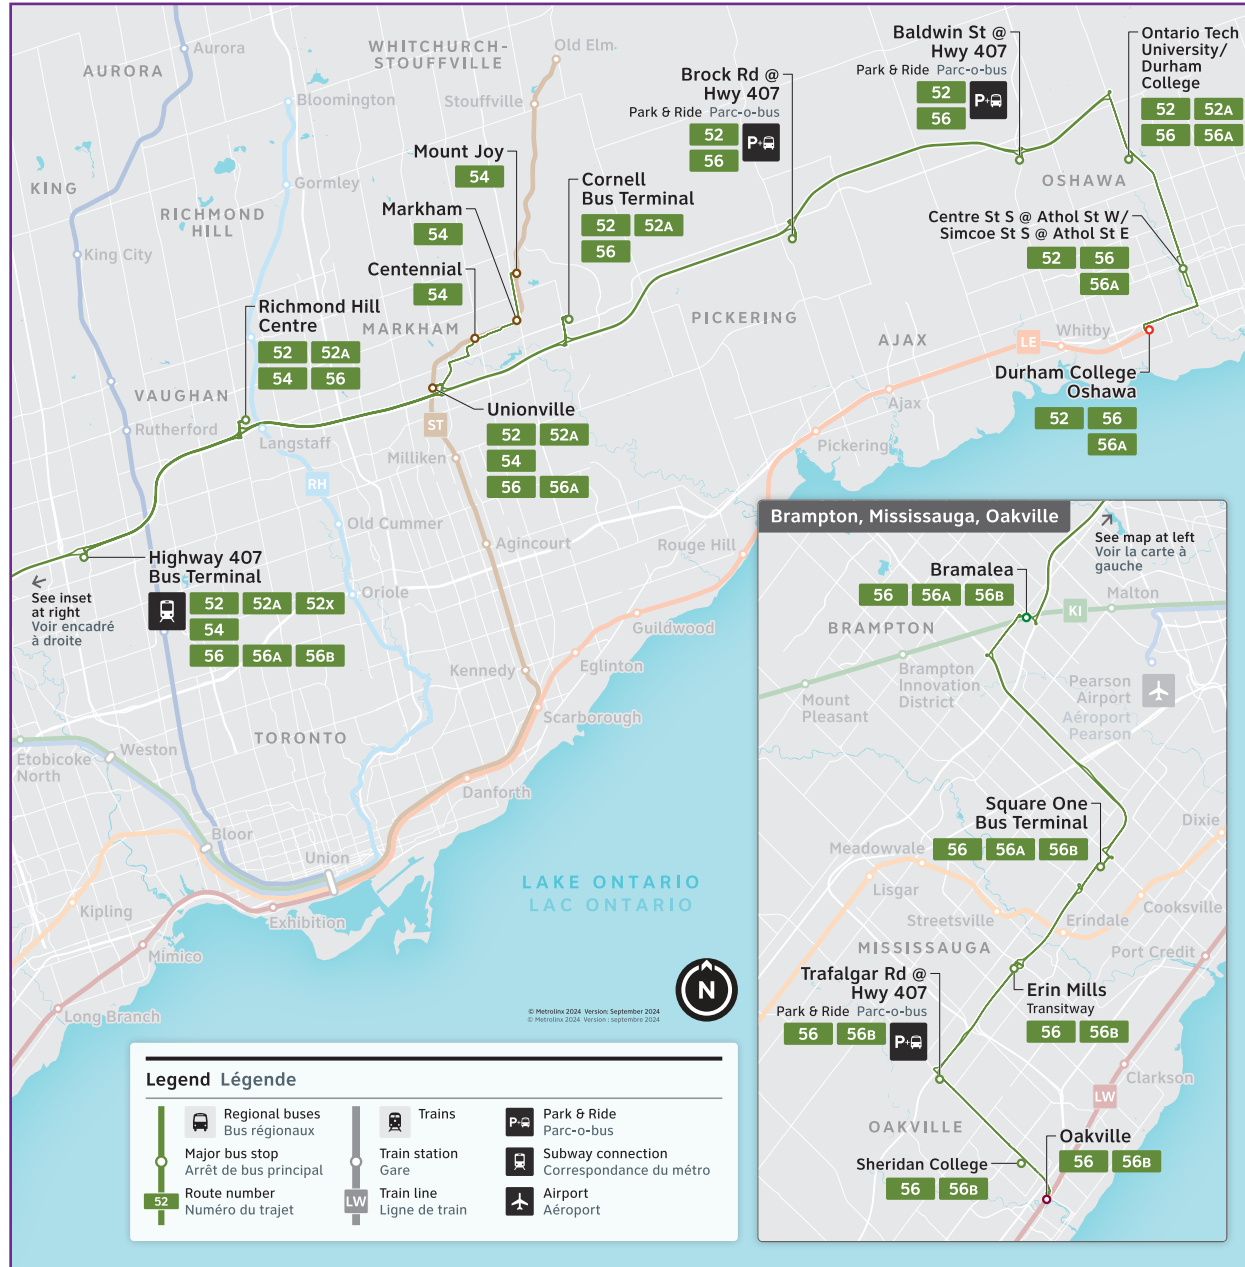

## Oshawa/Oakville

Route number  
Numéro du trajet

# Oshawa/ Oakville

GO Bus Schedule/  
Horaire des autobus GO

**52 54 56**

- Oshawa
- Whitby
- Pickering
- Markham
- Richmond Hill
- Hwy. 407 Bus Terminal
- Brampton
- Mississauga
- Oakville

### Daily / Quotidiennement

Includes GO Bus routes 52, 54, 56 / Inclut les trajets 52, 54, 56 d'autobus GO

Effective / À partir de:  
**4 JANUARY 2025**  
JANVIER

## Legend

 Bus trips

→ Trip does not serve this location.

 GO Bus service is accessible to passengers using mobility devices at this location.

 Parking available.

For the latest schedule information and updates, please visit [gotransit.com/schedules](http://gotransit.com/schedules).