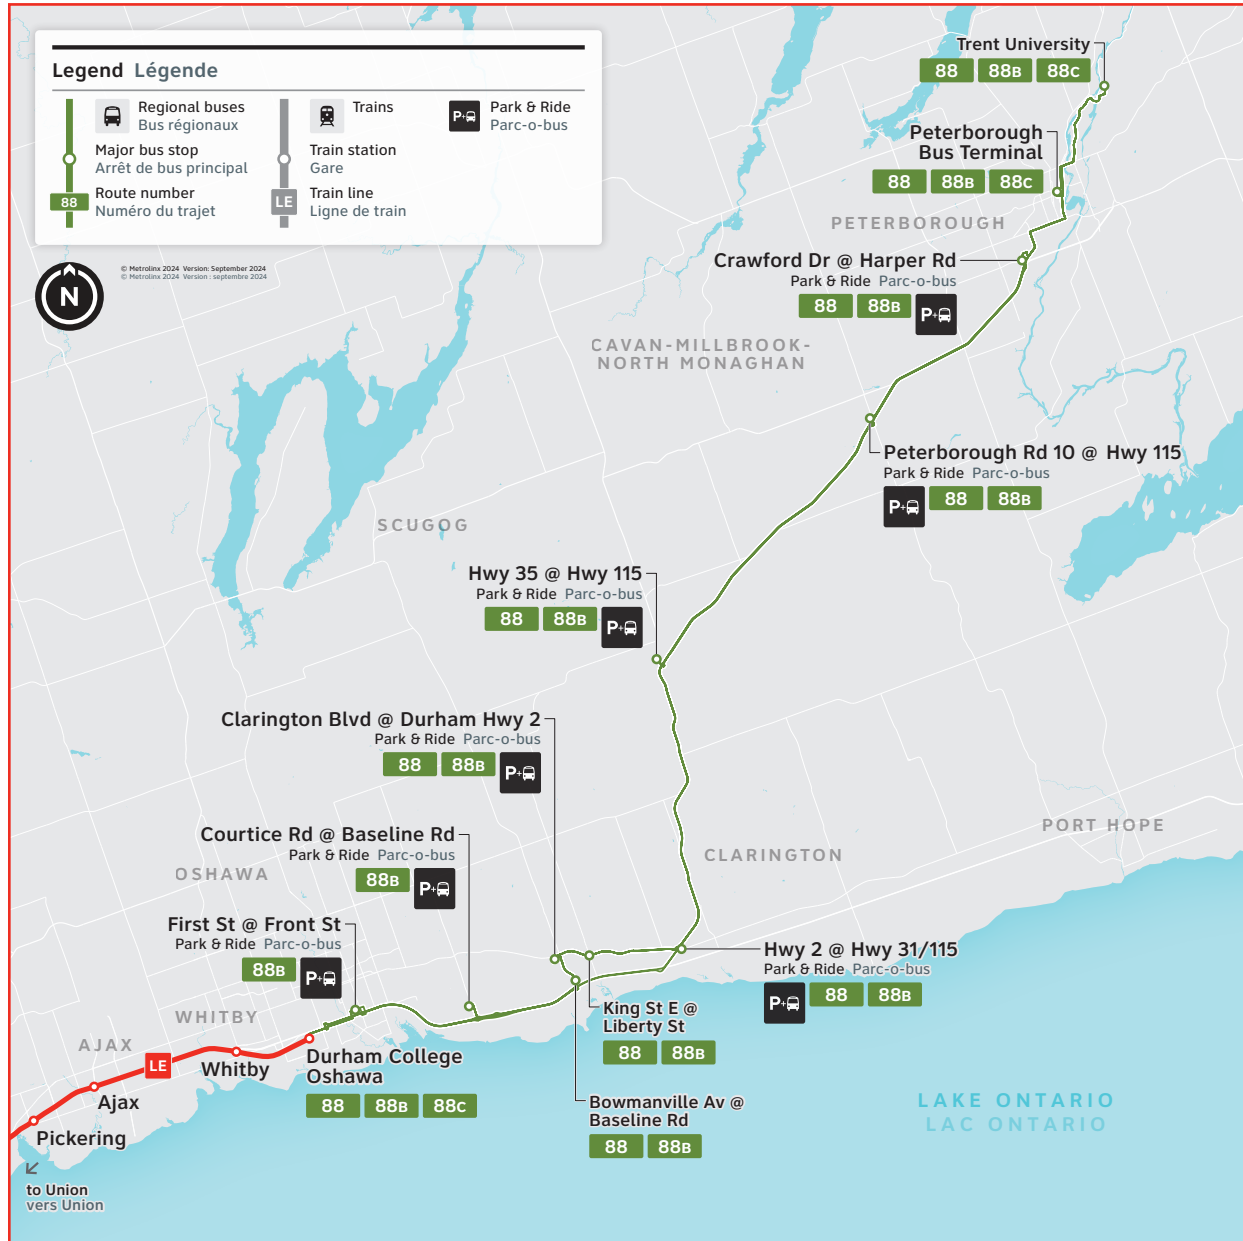

88

Route number
Numéro du trajet

Peterborough/Oshawa

CONTACT US

-  1-888-438-6646
416-869-3200
TTY: #711 or call
1-800-855-0511
-  gotransit.com/schedules
-  @GOtransitBus
-  See Something?
Say Something.
24/7 Transit Safety Dispatch:
1-877-297-0642
-  prestocard.ca
-  Sign-up for email or
text alerts/ Inscrivez-
vous pour recevoir des
alertes par courriel ou
message texte.
gotransit.com/OnTheGO

Peterborough// Oshawa

GO Train and Bus Schedule/
Horaire des trains et des autobus GO

88

LE

-  Trent University
-  Peterborough
Bus Terminal
-  Crawford Rd. @
Harper Rd.
-  Peterborough Rd. 10 @
Hwy.115 Park & Ride
-  Hwy.35 @ Hwy.115
Park & Ride
-  Hwy.2 @ Hwy.35/115
Park & Ride
-  Durham College
Oshawa GO
-  Union Station

Daily / Quotidiennement

Includes GO Bus route 88/ Inclut
le trajet 88 d'autobus GO
Includes Lakeshore East GO Train
Inclut le train GO Lakeshore East

Effective / À partir de:
4 JANUARY
JANVIER **2025**

How to read our schedules

Step 1

Find the station or terminal you are departing from. Stops are listed across the top in the order they are served.

Step 2

The upper left corner tells you what day the schedule is for and the direction of travel.