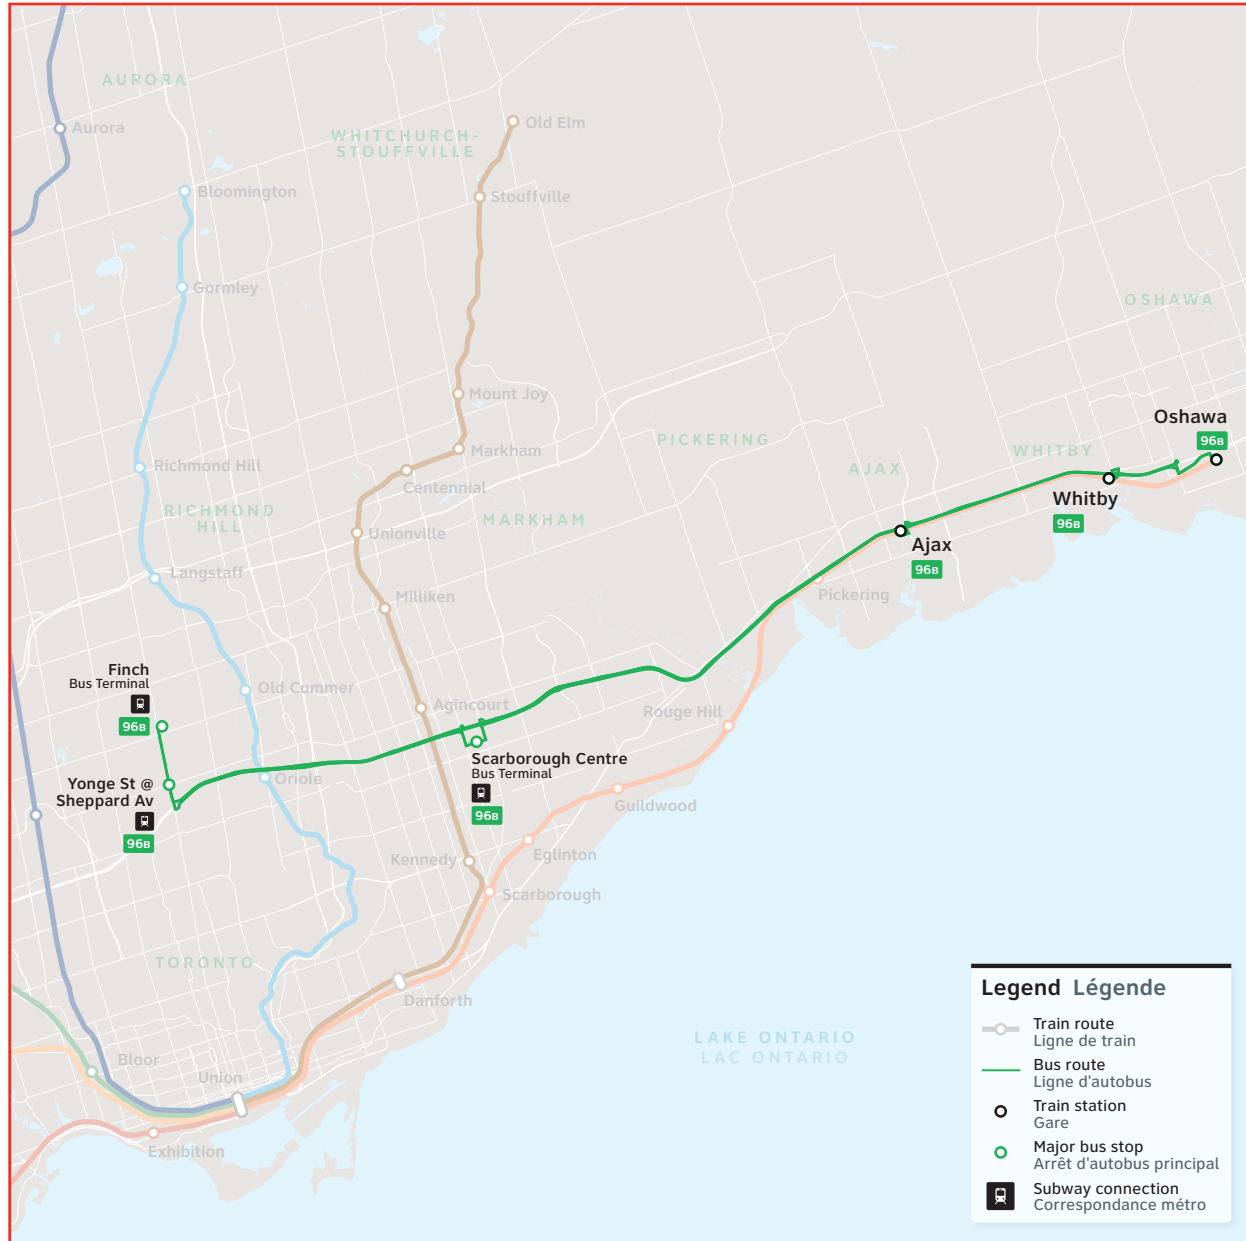

96 Route number
Nombre d'itinéraire

Oshawa/Finch Express

CONTACT US

1-888-438-6646
416-869-3200
TTY/ATS:
1-800-387-3652

gotransit.com/schedules

@GOtransitBus

See Something?
Say Something.
24/7 Transit Safety Dispatch:
1-877-297-0642

96

- Finch Bus Terminal
- Yonge St. @ Sheppard
- Scarborough Town Centre
- Ajax GO
- Whitby GO
- DC Oshawa GO

Daily / Quotidiennement
Includes GO Bus routes 96/ Inclut
les routes 96 d'autobus GO

Effective / À partir de:
4 JANUARY 2025
JANVIER

How to read our schedules

Step 1

Find the station or terminal you are departing from. Stops are listed across the top in the order they are served.

Step 2

The top of the schedule tells you what day the schedule is for and the direction of travel.