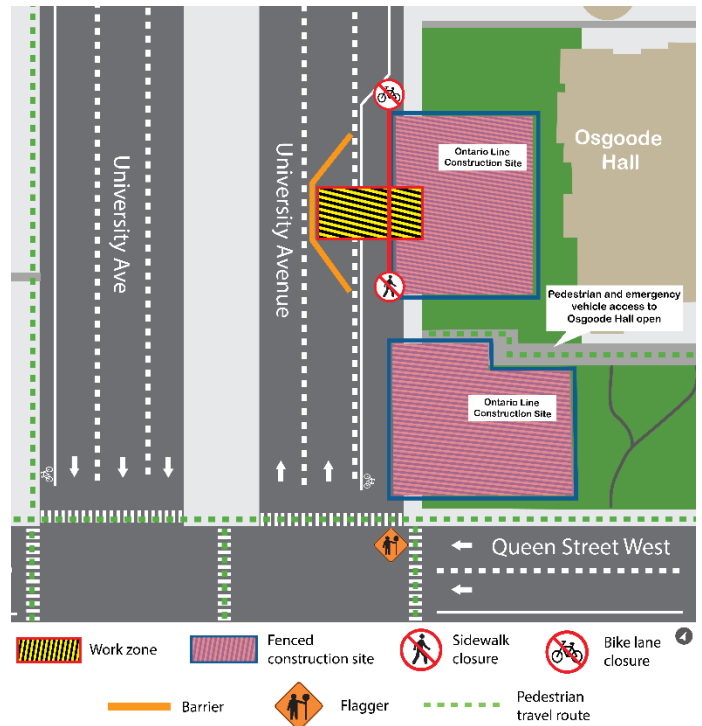

UPDATED: Overnight water shutdown at University Avenue and Queen Street West

Expected start date: As early as December 17, 2024

Duration: Three to four nights

Hours of work: Overnight, from 9:00 p.m. to 5:30 a.m.

What is happening?

- As a component of ongoing work for Ontario Line construction at Osgoode Station, crews will temporarily shut water overnight and in the early morning in order to relocate a fire hydrant inside the Ontario Line work zone, onto the sidewalk between the sites.
- During this work, water will be temporarily shut off, impacting the **TTC**.
- Water service will resume upon completion of the work.

What to expect

- The work is expected to take place overnight between 9:00 p.m. and 5:30 a.m., starting as early as the evening of December 17, 2024. Work zones are indicated on the map above.
- Work is expected to be completed within three to four nights, and TTC water service resumed by 7:00 a.m. each day.
- There will be no water shut offs expected for any additional properties in the area.
- The pedestrian, vehicle, and emergency vehicle access to Osgoode Hall will remain open.
- The east sidewalk along University Avenue and the cyclist lane will be closed during active work north of Osgoode Hall and will be re-opened outside of working hours.
- Pedestrians and cyclists traveling northbound are required to take a detour on the west side of University Avenue.
- A flag-person will be in place at the northeast corner of University Avenue and Queen Street West to assist with directing pedestrians and cyclists.
- The northbound curb lane on University Avenue will be closed during this work. One lane northbound will remain open while work is ongoing.