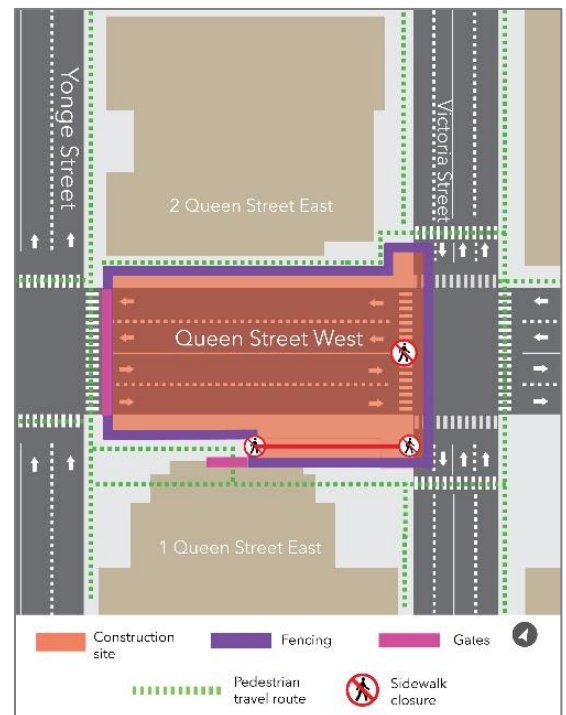

# Overnight utilities and cable relocation work on Queen Street West between Yonge and Victoria Streets

**Expected start date:** As early as December 19, 2024

**Duration:** Weekdays for approximately 1 week

## What is happening?

- To facilitate construction of the new Ontario Line subway station at Queen, crews must shift the location of the existing utilities and cable lines that are in conflict with the building footprint of the future station.
- To complete this work safely, crews will be completing relocation works overnight.
- Work will take place within the closed worksite and no pedestrian or traffic impacts are expected.

## About the Ontario Line

- 15.6-kilometre subway line that will make it faster and easier to travel within Toronto and beyond.
- 15 stops and more than 40 connections to other transit, including GO train, subway, LRT, streetcar, and bus lines.
- Less than 30 minutes from one end of the line to the other.
- 28,000 fewer car trips each day.