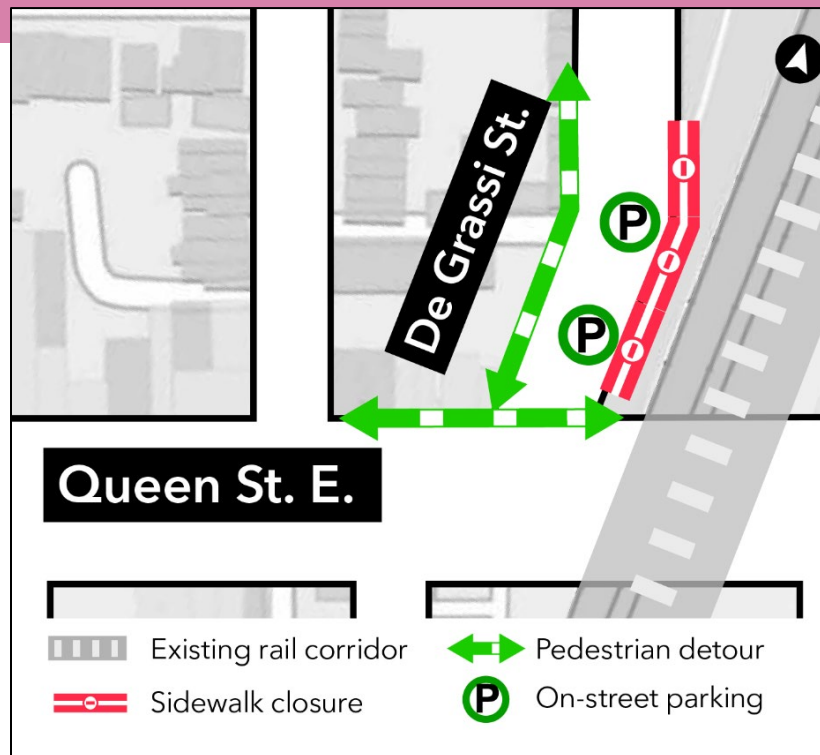

Updated date: Sidewalk Closure at De Grassi Street

Expected start date: As early as Monday, January 6, 2025

Expected duration: For approximately eight months

What is happening?

- As early as Monday, January 6, 2024, the sidewalk on the east side of De Grassi Street between Queen Street East and Bruce Mackey Park will be closed to prepare for piling and access road construction.
- The sidewalk closure will remain in place for approximately eight months.
- **All traffic lanes will be maintained and all street parking on Degrassi Street will remain open. All sidewalks on Queen Street East will be open.**
- Concrete blocks and wood hoarding will be installed along the east sidewalk on De Grassi Street to separate the rail corridor. Installation will take place during the daytime. The installation work will take approximately one day to complete.

What to expect

- The sidewalk on the east side of De Grassi Street will be closed.
- A temporary four-metre-tall barrier made of concrete blocks and wood will be installed along the sidewalk
- Advance signage will be in place to notify pedestrians of the closure.
- Equipment and machinery will operate from within the rail corridor.
- Traffic control personnel will be present to assist vehicles and pedestrians.
- Minimal noise is expected during this work.
- Work may be delayed due to weather conditions or unforeseen circumstances.

About the project

- 15.6-kilometre subway line that will make it faster and easier to travel within Toronto and beyond.
- 15 stops and more than 40 transit connections, including GO, TTC, and more.
- Approximately 30 minutes from one end of the line to the other.
- 28,000 fewer cars on the road each day.

Thursdays: 10:00 a.m. to 6:00 p.m.

Thorncliffe Park:

East York Town Centre

45 Overlea Blvd., Toronto, ON M4H 1C3

Unit 153 (across from the Rogers store)

General hours:

Monday to Friday, 9 a.m. to 5 p.m.