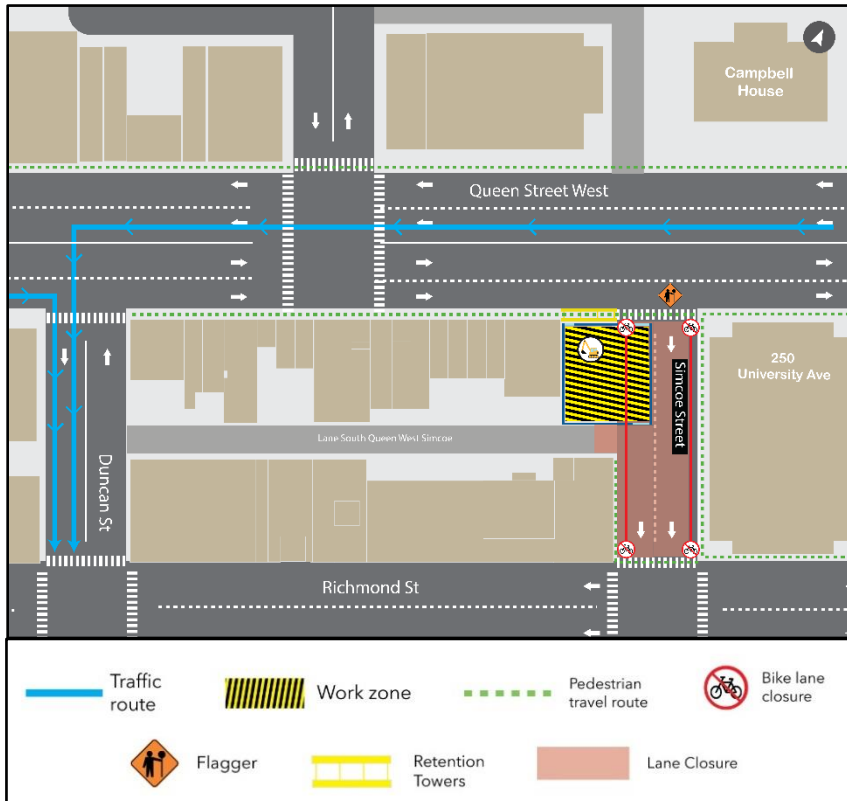

Expected duration: Up to early February 2025

What is happening:

As part of the ongoing construction of the Ontario Line and the future Osgoode station, crews will be delivering materials to complete the acoustic shelter in support of work on site. To do so safely, Simcoe Street will be closed from Queen Street West to the laneway directly south of the intersection.

What to expect:

- Simcoe Street will remain closed to all traffic from Queen Street West to the laneway located south of the intersection, as shown on the map.
- The closure will take place overnight from 9:00 p.m. to 5:00 a.m. during weekdays, and 24-hours beginning at 9:00 p.m. on Fridays until 5:00 a.m. on Mondays.
- This traffic closure is expected to be in place until early February 2025.
- Pedestrian access will be maintained on the east side of Simcoe Street and on Queen

Street West, with assistance from a flag person.

- During this work, traffic will be detoured to Duncan Street and the laneway to access Simcoe Street (see map).
- Trucks accessing the construction site will continue to do so from Queen Street West.
- Bicycle lane access to Simcoe Street may remain open during the day.
- For more information about upcoming station work please see metrolinx.com/Ontarioline or sign up for the e-newsletter.

About the Ontario Line

- 15.6-kilometre subway line that will make it faster and easier to travel within Toronto and beyond.
- 15 stops and more than 40 connections to other transit, including GO train, subway, LRT, streetcar and bus lines.
- Less than 30 minutes from one end of the line to the other.
- 28,000 fewer car trips each day.