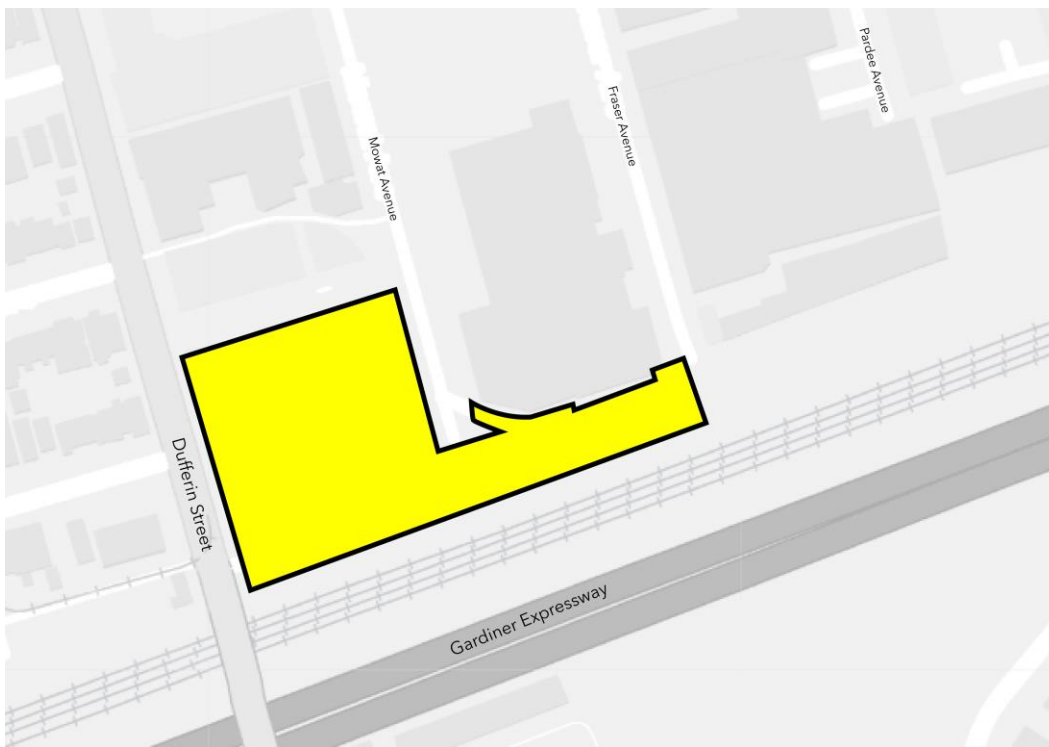

Borehole drilling and removal of billboard near Fraser Avenue and Mowat Avenue

Expected start and end date: Works expected to be completed throughout the month of January, 2025.

Hours of work: Monday through Saturday from 7:00 a.m. to 7:00 p.m.

What is happening?

- As part of ongoing construction of the Ontario Line and the future Exhibition Station, crews will be collecting soil samples through borehole drilling inside a designated construction zone near the rail corridor at the south end of Mowat Avenue and Fraser Avenues.
- This work which involves using a rig with an auger to drill into the soils in the site, in preparation for future works at the site.
- A crane will also be used on site as a crew removes the existing billboard on the site to clear the land.