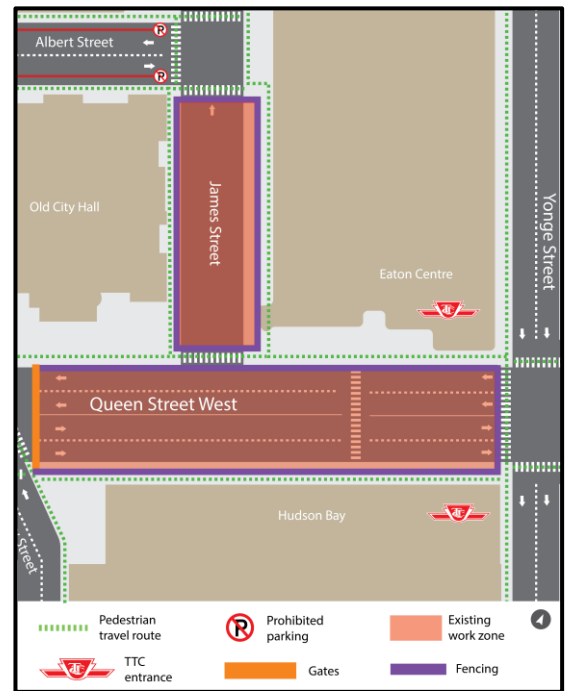

# Pedestrian Access at Queen Street West and James Street

**Crossing will open as follows:** Weekdays from 5:00 p.m. until 11:00 p.m. and Saturday, Sunday, and Statutory Holidays from 8:00 a.m. until 11:00 p.m.

## What is happening?

- In order to facilitate pedestrian passage around the work zone located at Queen Street West and James Street, a temporary James Street crossing located on the north side of Queen Street West will open weeknights starting at 5:00 p.m. and close at 11:00 p.m., as well as Saturday and Sunday from 8:00 a.m. to 11:00 p.m.

## What to expect

- The temporary James Street crossing at Queen Street West will open to allow pedestrians to cross James Street on the days and times noted above, for a temporary period.
- This crossing will remain closed to pedestrians during the day on weekdays and overnight at all times.
- Flaggers will be onsite to safely direct pedestrians.
- Signage will be installed to direct pedestrians through the area.
- Dates and times for the opening and closing of the crossing are subject to change in support of construction activities or as needed to accommodate area events.
- This crossing is temporary.

## About the Ontario Line

- 15.6-kilometre subway line that will make it faster and easier to travel within Toronto and beyond.
- 15 stops and more than 40 connections to other transit, including GO train, subway, LRT, streetcar, and bus lines.
- Less than 30 minutes from one end of the line to the other.
- 28,000 fewer cars on the road each day.