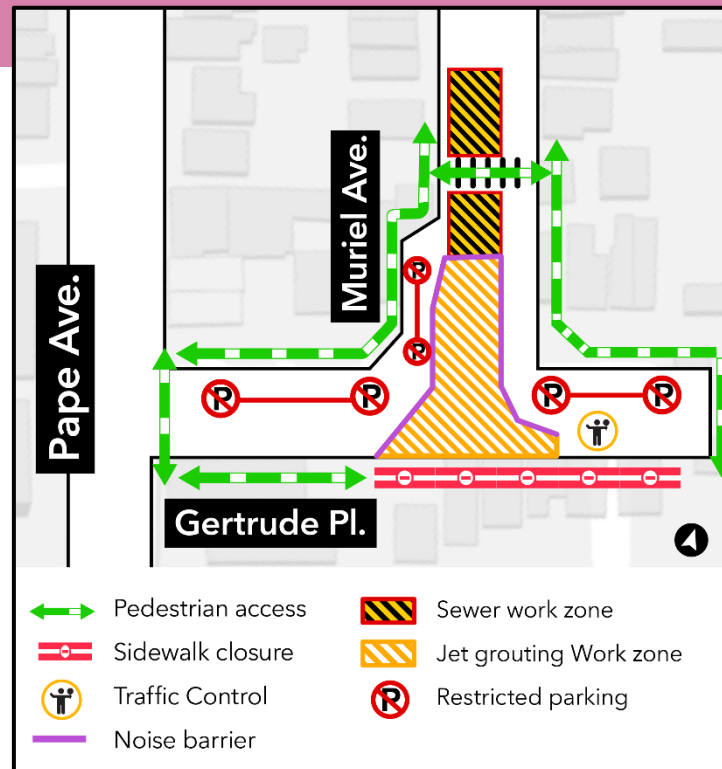

Emergency Sewer Replacement Works at Muriel Avenue and Gertrude Avenue

Expected duration: Starting on Thursday, January 23 for two weeks

Hours of site operation: Seven days a week on a 24-hour basis

What is happening?

- Due to an unanticipated sewer blockage, crews are undertaking emergency sewer replacement.
- On January 23, crews began replacing the combined sewer pipe on Muriel Avenue, directly north of the current jet grouting works.
- Residents can expect noise and vibration from the use of a hydrovac truck.
- This work is expected to take two (2) weeks.
- Crews will work on a 24-hour basis.
- Muriel Avenue from Selkirk Street to Gertrude Place will be restricted to local traffic and street parking only.
- Two paid-duty officers will be deployed to assist with traffic.

- Garbage trucks will not be able to access the street during sewer works. On Wednesday, crews will move garbage bins to Selkirk and Muriel for pickup. Residents are instructed to label their bins and leave them at the curb in front of their properties at the time they usually leave it out.
- Snow removal will be done by construction crews.
- Pedestrian access will be maintained.

About the project

- 15.6-kilometre subway line that will make it faster and easier to travel within Toronto and beyond.
- 15 stops and more than 40 connections to other transit, including GO train, subway, LRT, streetcar and bus lines.
- Approximately 30 minutes from one end of the line to the other.
- 28,000 fewer cars on the road each day.