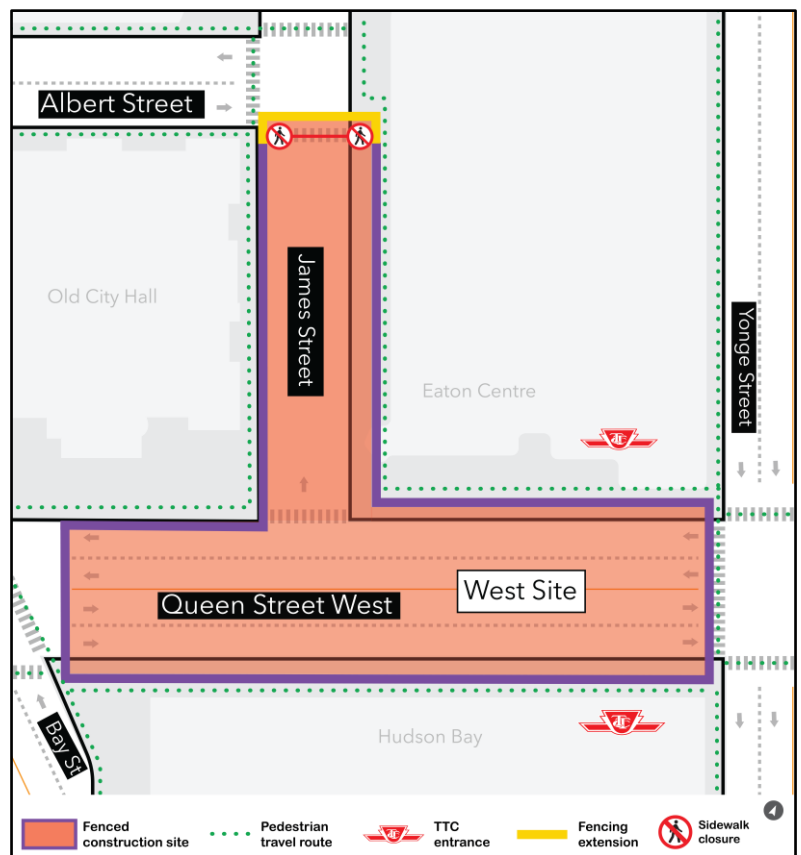

Hours of work: Weekdays from 7:00 a.m. to 7:00 p.m.

Duration: Two (2) weeks of work to reconfigure the work zone and install hoarding. The crosswalk will be closed until station construction is completed.

What is happening?

Construction is underway for the Ontario Line station at Queen. Crews will extend the site footprint and fencing at Albert Street and James Street. This extension requires closing the crosswalk on the south side of Albert Street and James Street.

As indicated on the map, pedestrians will be able to cross James Street at Albert Street from the north side.

What to expect

- As early as **February 10, 2025**, work will begin to extend the current construction hoarding approximately **5 metres north**, closing the south crosswalk at the James Street and Albert Street intersection.
- Crews will install the new hoarding over a period of approximately two weeks.
- Neighbours may hear noise from construction while this work is completed.
- Once complete, the **crosswalk** will remain **closed** until station construction is completed.
- Pedestrians will be required to cross James Street from the north side of Albert Street.
- Signage will be in place to direct pedestrians.

Note:

- Work may be delayed, rescheduled, or extended due to weather conditions or unforeseen circumstances.
- Visit [metrolinx.com/OntarioLineConstruction](https://www.metrolinx.com/OntarioLineConstruction) for more information on work happening in your community.

Contact us:

Call us 24/7 at: [416-202-5100](tel:416-202-5100)

Write to us at: ontarioline@metrolinx.com

Find us on X, Facebook, and Instagram:

[@ontarioline](#)

Visit the website:

www.metrolinx.com/ontarioline

Visit our community offices:

770 Queen Street East (near Queen & Broadview)

General hours:

Mondays, Tuesdays, and Fridays: 9:00 a.m. to 5:00 p.m.

Wednesday: 1:00 p.m. to 6:00 p.m.

Thursday: 10:00 a.m. to 6:00 p.m.

Thorncliffe Park:

East York Town Centre

45 Overlea Blvd., Toronto, ON M4H 1C3

Unit 153 (across from the Rogers store)

General hours:

Monday - Friday, 9 a.m. - 5 p.m.

Disponible en français sur demande. Si vous êtes intéressé, veuillez envoyer un courriel à OntarioLine@metrolinx.com