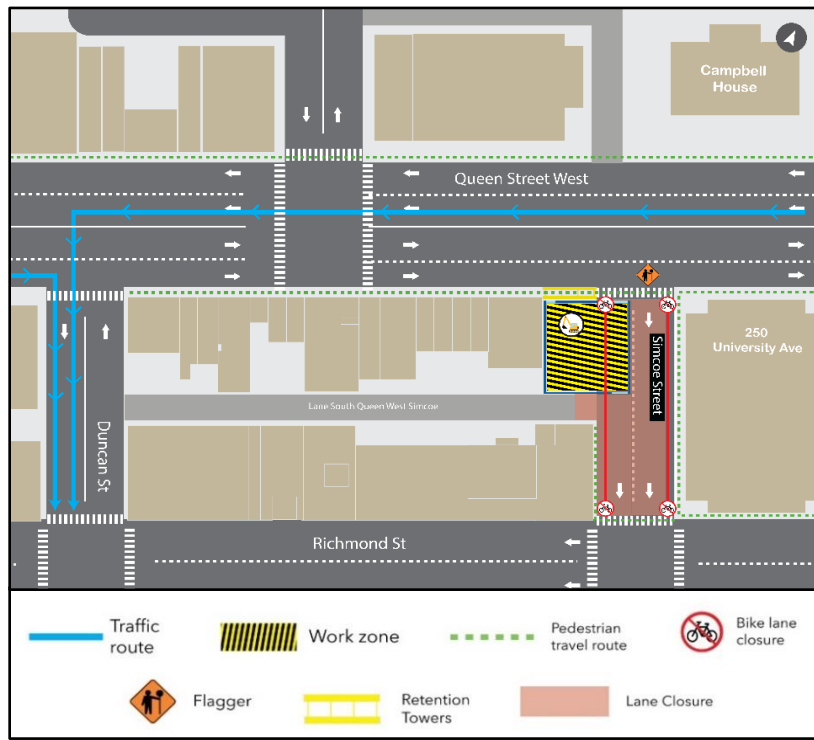

Expected duration: Up to late March 2025

What is happening:

As part of the ongoing construction of the Ontario Line and the future Osgoode station, crews will be delivering materials to complete the acoustic shelter in support of work on site. To do so safely, Simcoe Street will be closed from Queen Street West to the laneway directly south of the intersection.

What to expect:

- Simcoe Street will remain closed to all traffic from Queen Street West to the laneway located south of the intersection, as shown on the map.
- The closure will take place overnight from 9:00 p.m. to 5:00 a.m. during weekdays, and 24-hours beginning at 9:00 p.m. on Fridays until 5:00 a.m. on Mondays.
- **This traffic closure is expected to be in place until late March 2025.**
- Pedestrian access will be maintained on the east side of Simcoe Street and on Queen Street West, with assistance from a flagger person.
- During this work, traffic will be detoured to Duncan Street and the laneway to access Simcoe Street.
- Trucks accessing the construction site will continue to do so from Queen Street West.
- Bicycle lane access to Simcoe Street may remain open during the day.
- **NOTE:** As early as **February 21, 2025, Toronto Hydro** crews will also be conducting work in the area. This work is required to provide temporary power to the work sites during station construction.
 - Work will take place within the existing **closed Simcoe Street on weekends** beginning **Fridays at 9:00 p.m. and continue until Monday at 6:00 a.m.** There will also be work at the Simcoe and Richmond Street intersection.
 - More information will be shared in a separate notice.
- For more information about upcoming station work please see metrolinx.com/Ontarioline or sign up for the e-newsletter.