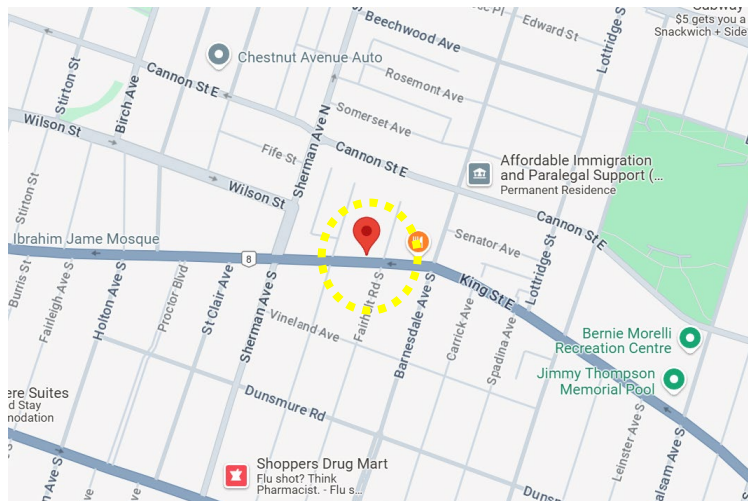

# Upcoming Building Demolition

945 & 949 King Street East, Hamilton

Demolition construction expected start date: late February 2025

## WHAT YOU NEED TO KNOW

A building purchased by Metrolinx to build the Hamilton LRT project will be demolished. As part of preparations for the future Hamilton LRT, several buildings, including this one, along King Street East have been acquired to facilitate utility relocation, road widening, and new transit stops. **The expected start time of the demolition is late February.**