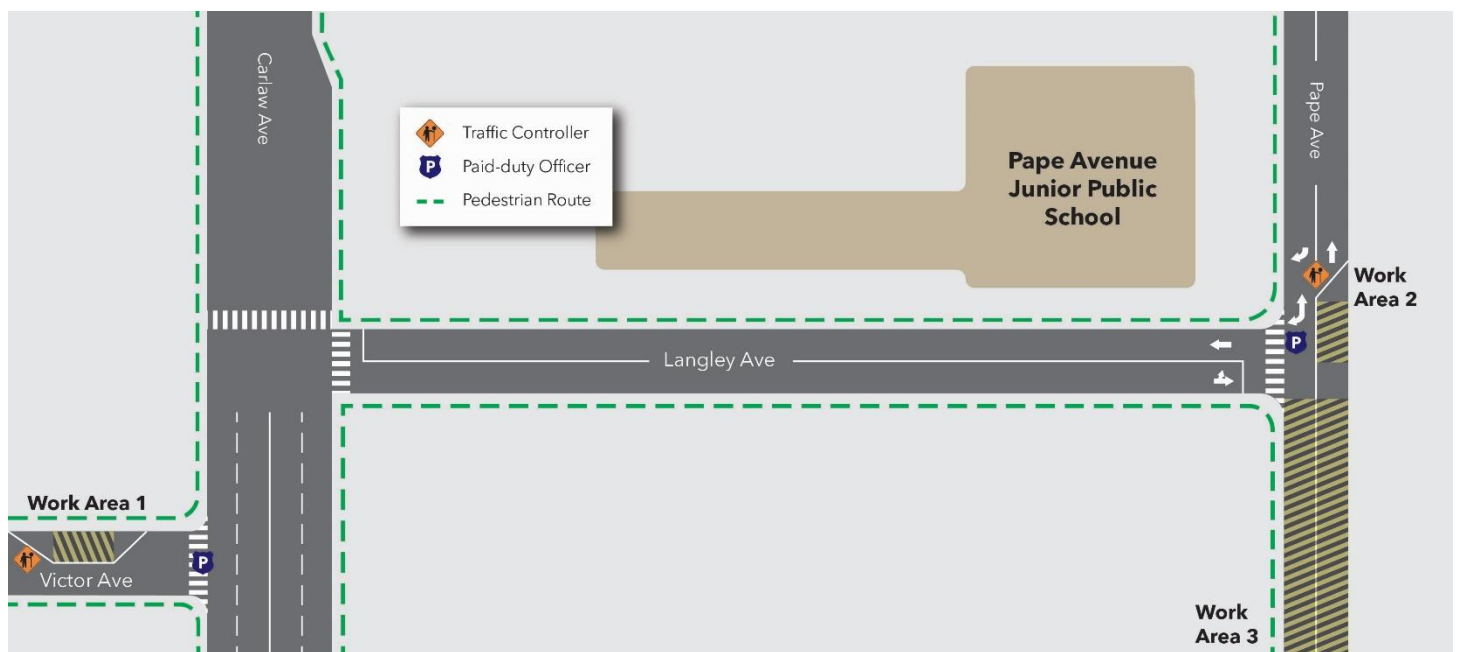

Overnight Telus Cable Pulling

Expected Start Date: February 26-28, 2025

Expected Duration: Three (3) nights

Hours of work: Overnight from 11 p.m. to 6 a.m.

What is Happening?

- As part of the utility relocation works taking place in the Riverdale neighbourhood for the Ontario Line, a crew from Telus will be working overnight from 11 p.m. to 6 a.m. on Feb 26-28 to splice cables installed late last year.
- Work will take place overnight to minimize traffic impacts to the community.
- Crews will occupy curbside lanes in three separate work areas, shown above.

What to expect

Construction

- Crews will stage at three existing manholes: one at Victor Avenue and Pape Avenue, one at Pape Avenue and Langley Avenue, and one within the existing closure area on the south end of Pape.
- Work will involve the use of cube vans, pick-up trucks, reel trailers, and may involve the use of an excavator to install cables below the ground. This is a requirement to safely protect existing utility infrastructure.
- If required, snow removal will be conducted prior to commencing work.
- Residents and businesses in the area may hear noise caused by work equipment. Crews will take measures to minimize noise impacts wherever possible.
- Work may be delayed due to weather conditions or unforeseen circumstances.

Traffic and Pedestrian Details

- All pedestrian pathways will remain open throughout the work.
- The occupied curbside lane will be closed during nighttime hours.
- Bi-directional traffic will be maintained around work zones, facilitated by traffic control personnel.
- Signage will be posted around the site to direct pedestrians.

Thornccliffe Park:

East York Town Centre

45 Overlea Blvd., Toronto, ON M4H 1C3

Unit 153 (across from the Rogers store)

General hours:

Monday to Friday, 9 a.m. to 5 p.m.