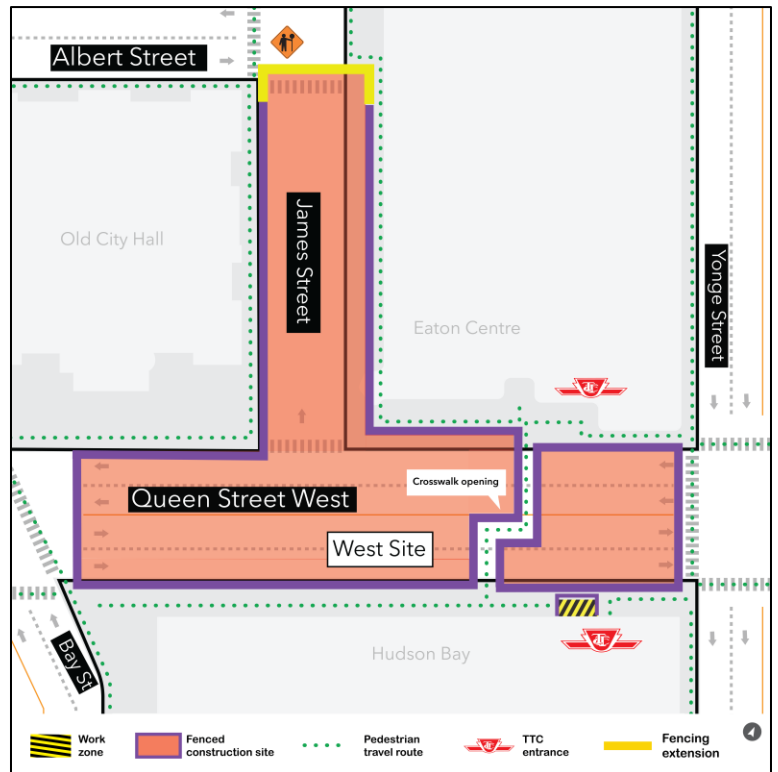

# Notice of temporary pedestrian crosswalk at Queen Street West

**Expected start date:** February 25, 2025

**Duration:** Approximately two weeks

## What is happening?

Construction is underway for the future Ontario Line station at Queen.

To help pedestrians efficiently navigate the area, a temporary crosswalk has been opened near the TTC entrance on the north side of Queen Street West, near Yonge Street.

## What to expect

- As early as February 25, 2025, a pedestrian crosswalk will be opened near the TTC entrance on the north side of Queen Street West, near Yonge Street (refer to map above).
- This crosswalk will help pedestrians efficiently navigate the area and is expected to be in place for **approximately two weeks**.
- Fast fence will delineate the crosswalk and protect the public from the adjacent work zone.
- Access to commercial and residential buildings will be maintained, and TTC entrances will be accessible at all times.
- Traffic signage will be in place along the work zone to direct pedestrians in the area.